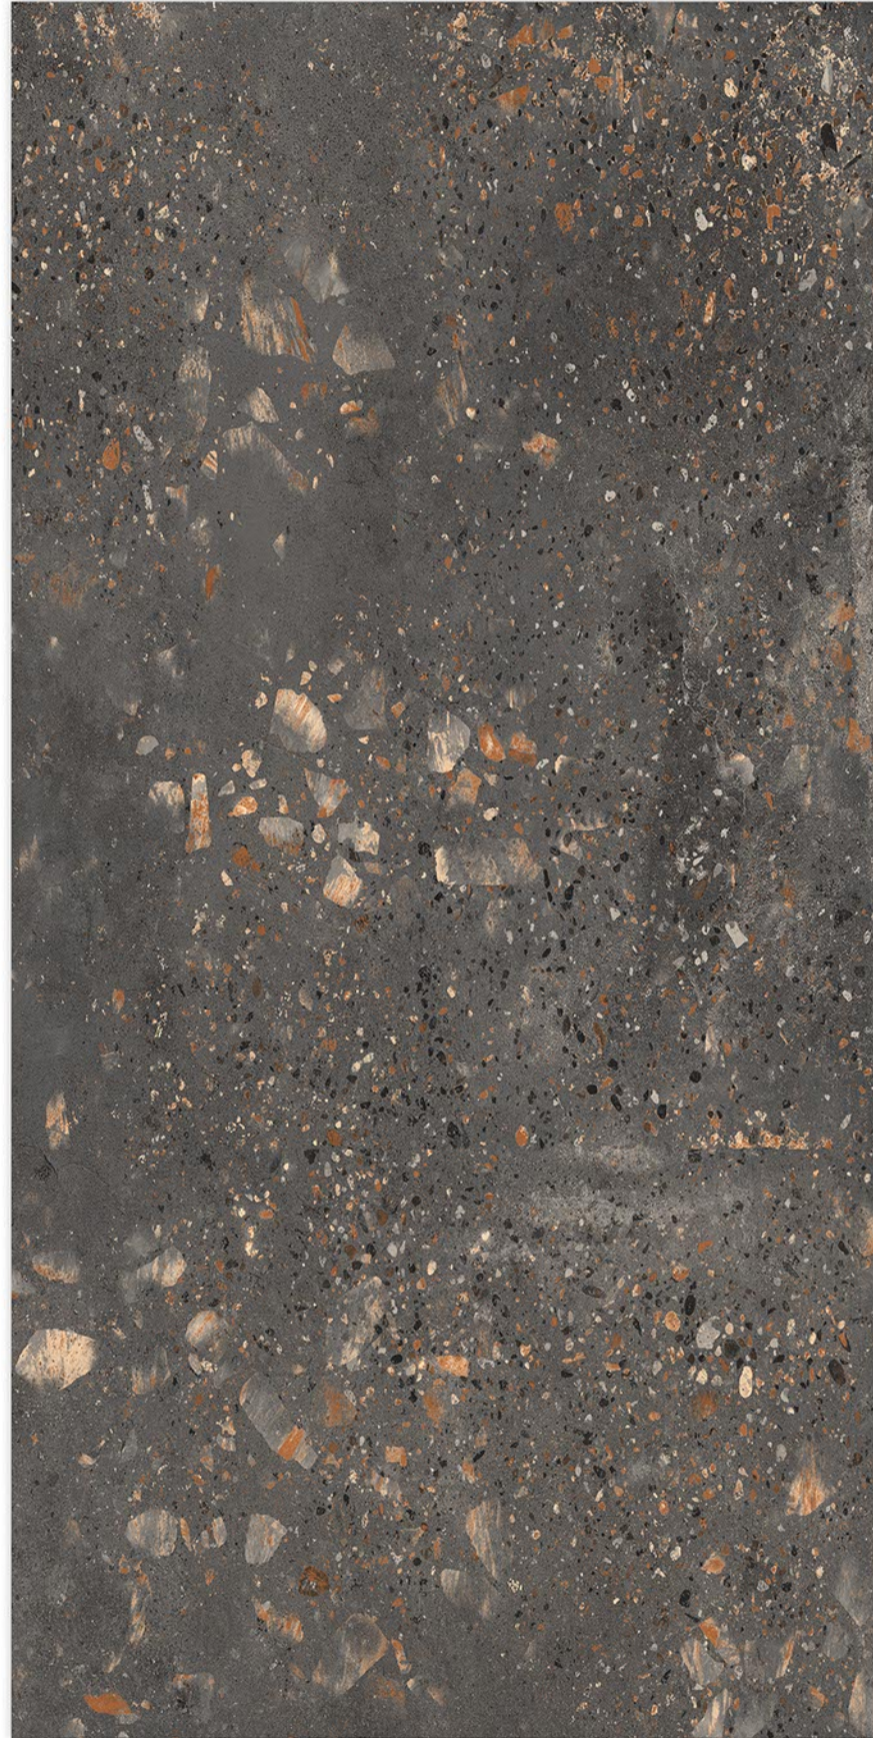

SCRATCH & IMPACT RESISTANT

DIMENSIONAL STABILITY

UNALTERABLE TO UV RAYS

RESISTANT TO STAINS

EASY TO CLEAN

COLOR STABILITY

TAILORED DESIGN

WATER RESISTANT