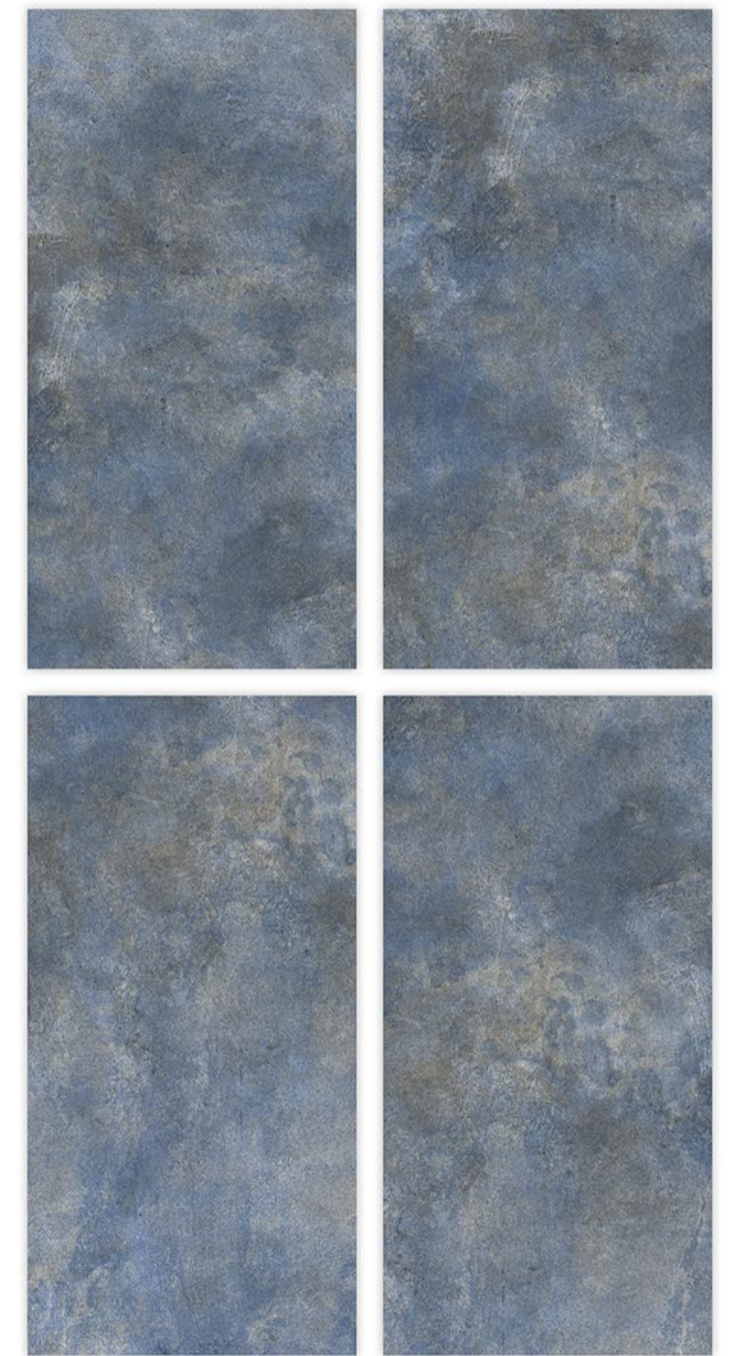

WATER RESISTANT

Glazed
**Vitrifide
Tiles**

Surface: Matt

FILO WHITE

600X600MM | 600X1200MM

Surface: Matt

FLEVIO BLUE

600X600MM | 600X1200MM