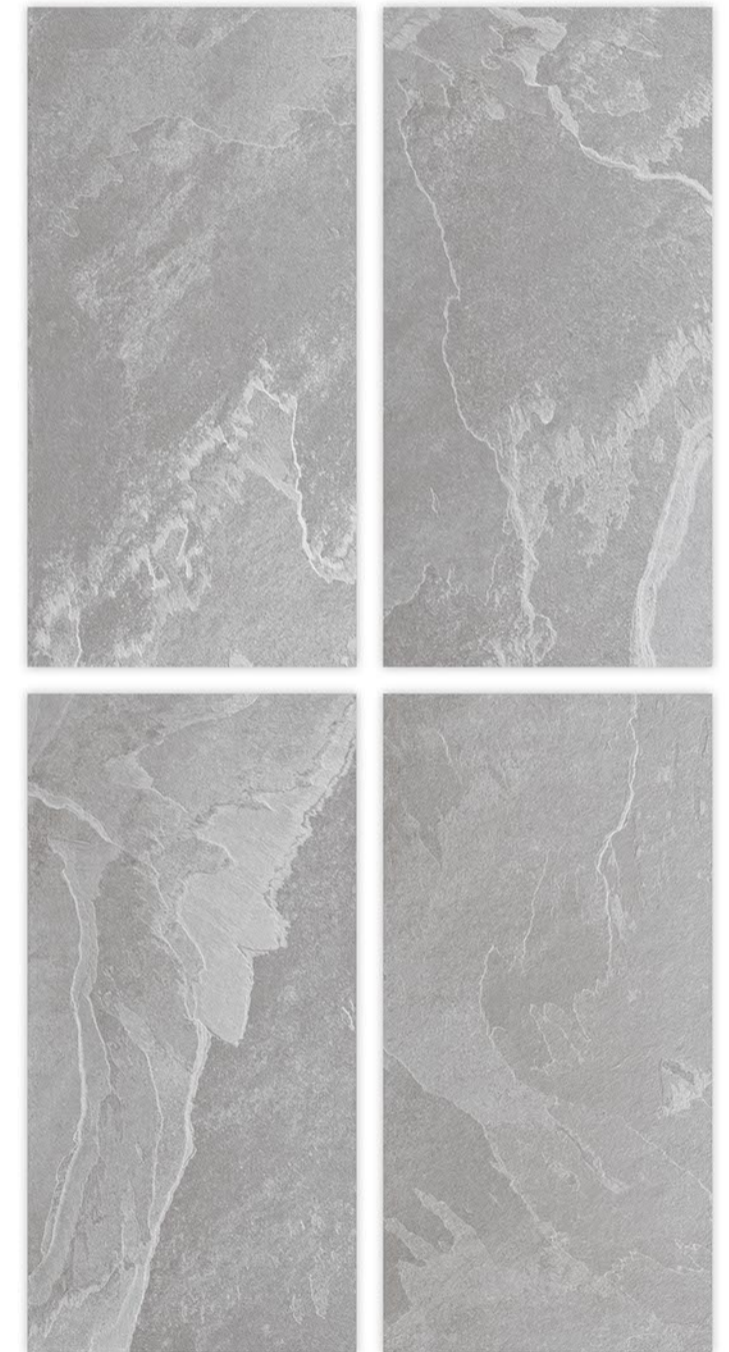

Surface: Matt