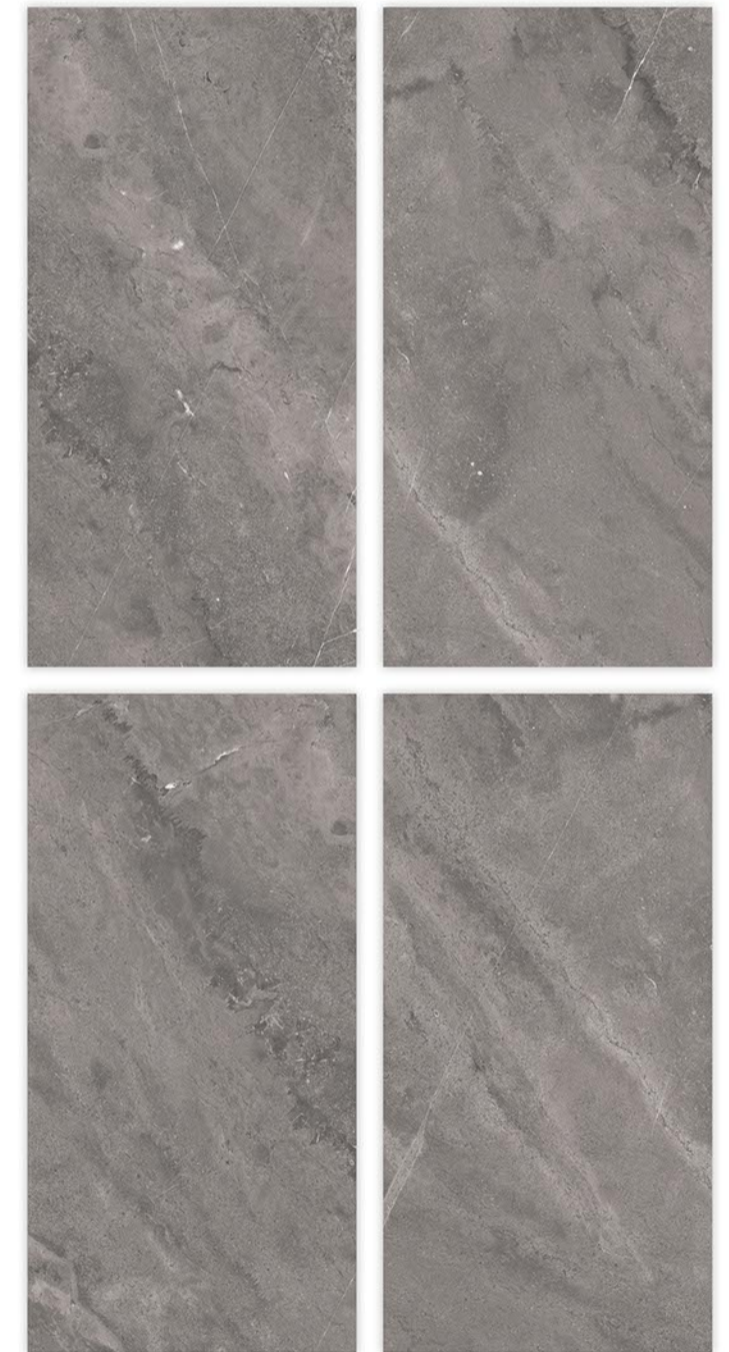

Surface: Matt