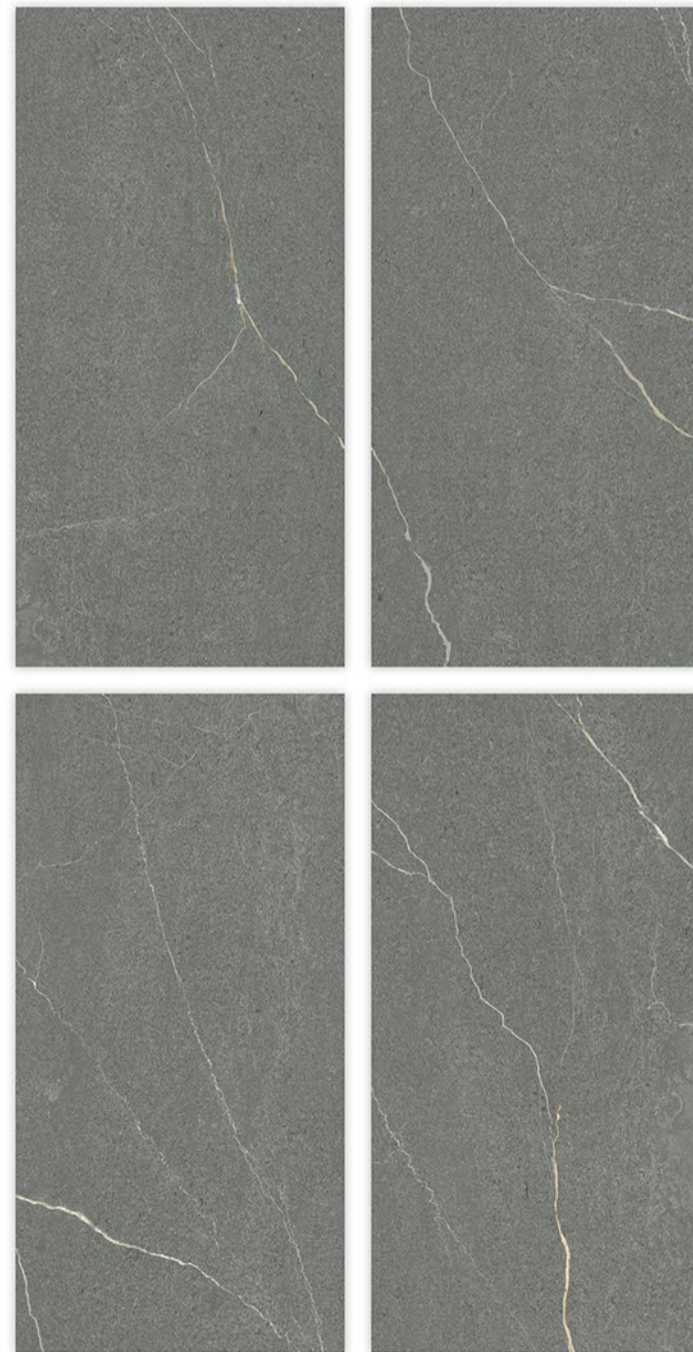

TAILORED DESIGN

WATER RESISTANT

Glazed
**Vitrifide
Tiles**

Surface: Matt

MANILA GREEN

600X600MM | 600X1200MM

Surface: Matt

MANILA BIANCO