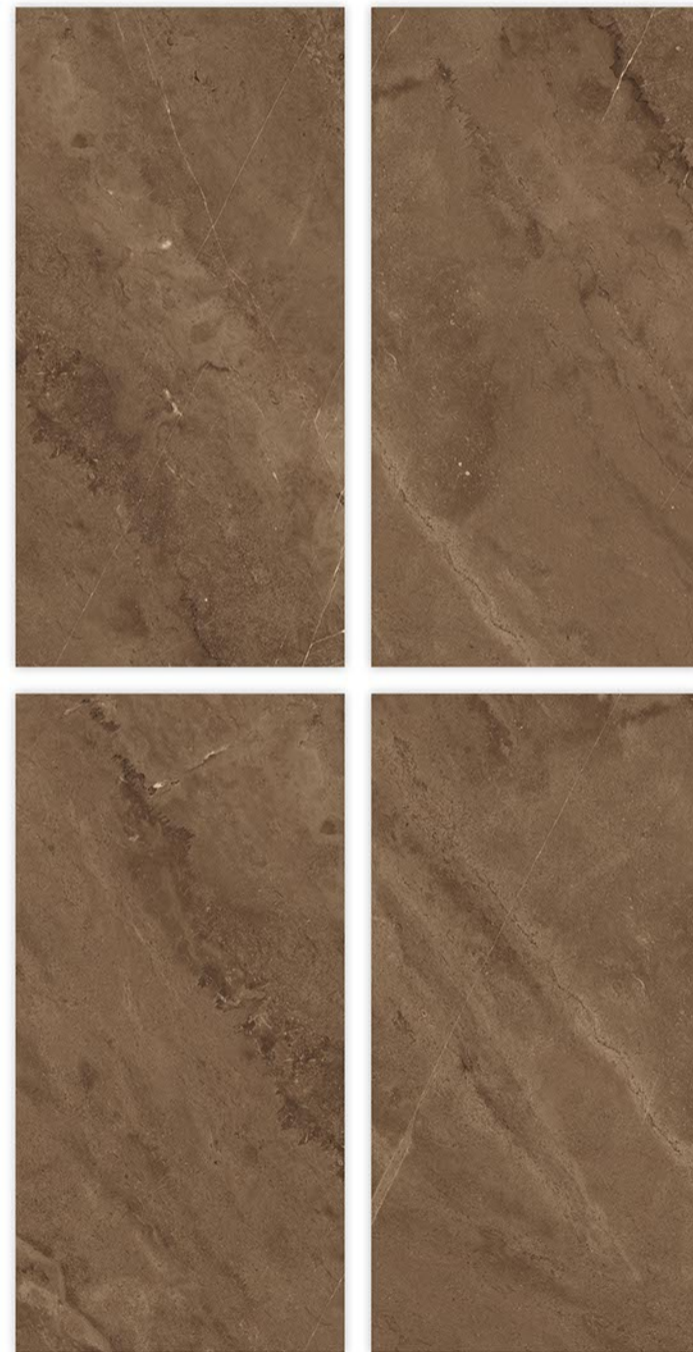

EASY TO CLEAN

COLOR STABILITY

TAILORED DESIGN

WATER RESISTANT

Glazed
**Vitrifide
Tiles**

Surface: Matt

SONATA CHOCO

600X600MM | 600X1200MM