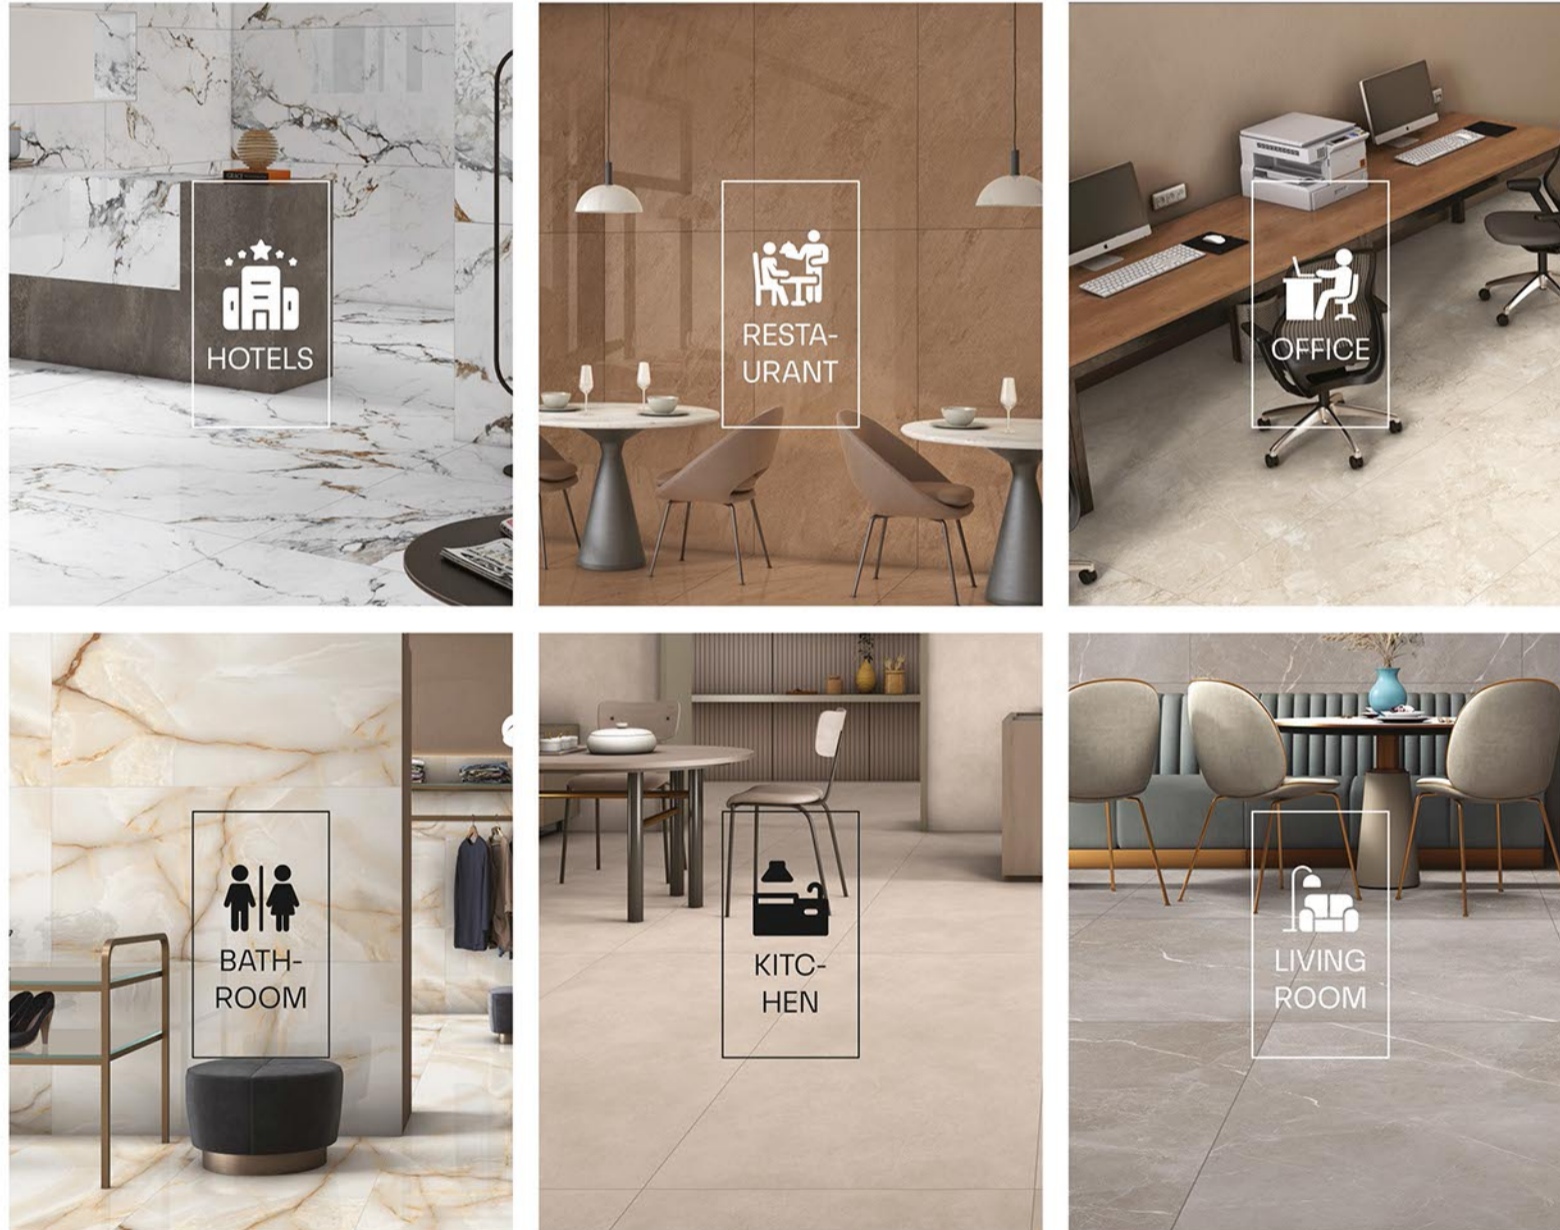

APPLICATION AREAS

Versatile surfaces, Endless design Possibilities

Our surfaces are incredibly versatile, with applications that transcend design boundaries. They are the ideal choice for kitchens, adding both charm and functionality to your culinary space. Beyond residential use, our surfaces find a place in commercial projects, contributing to a range of design aspirations. With our versatile surfaces, your design possibilities are truly endless.