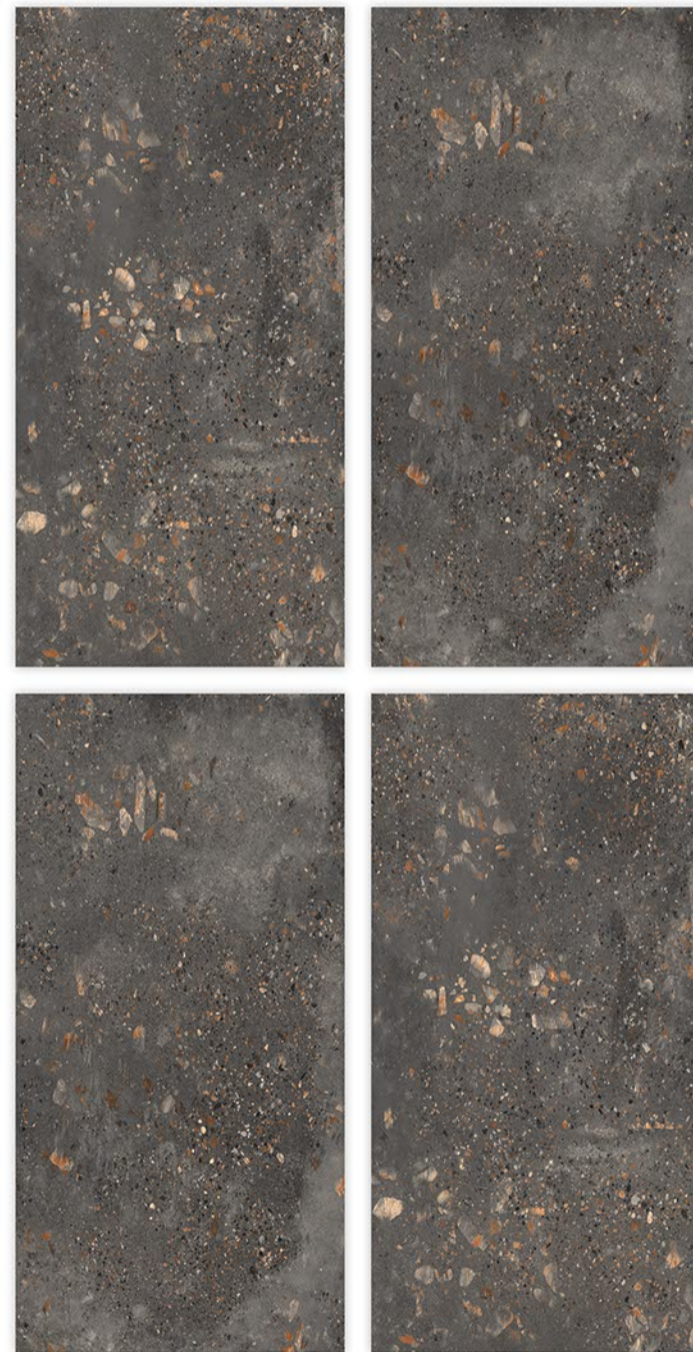

COLOR STABILITY

TAILORED DESIGN

WATER RESISTANT

Glazed
**Vitrifide
Tiles**

Surface: Matt

ECOTECH BLACK

600X600MM | 600X1200MM

Surface: Matt