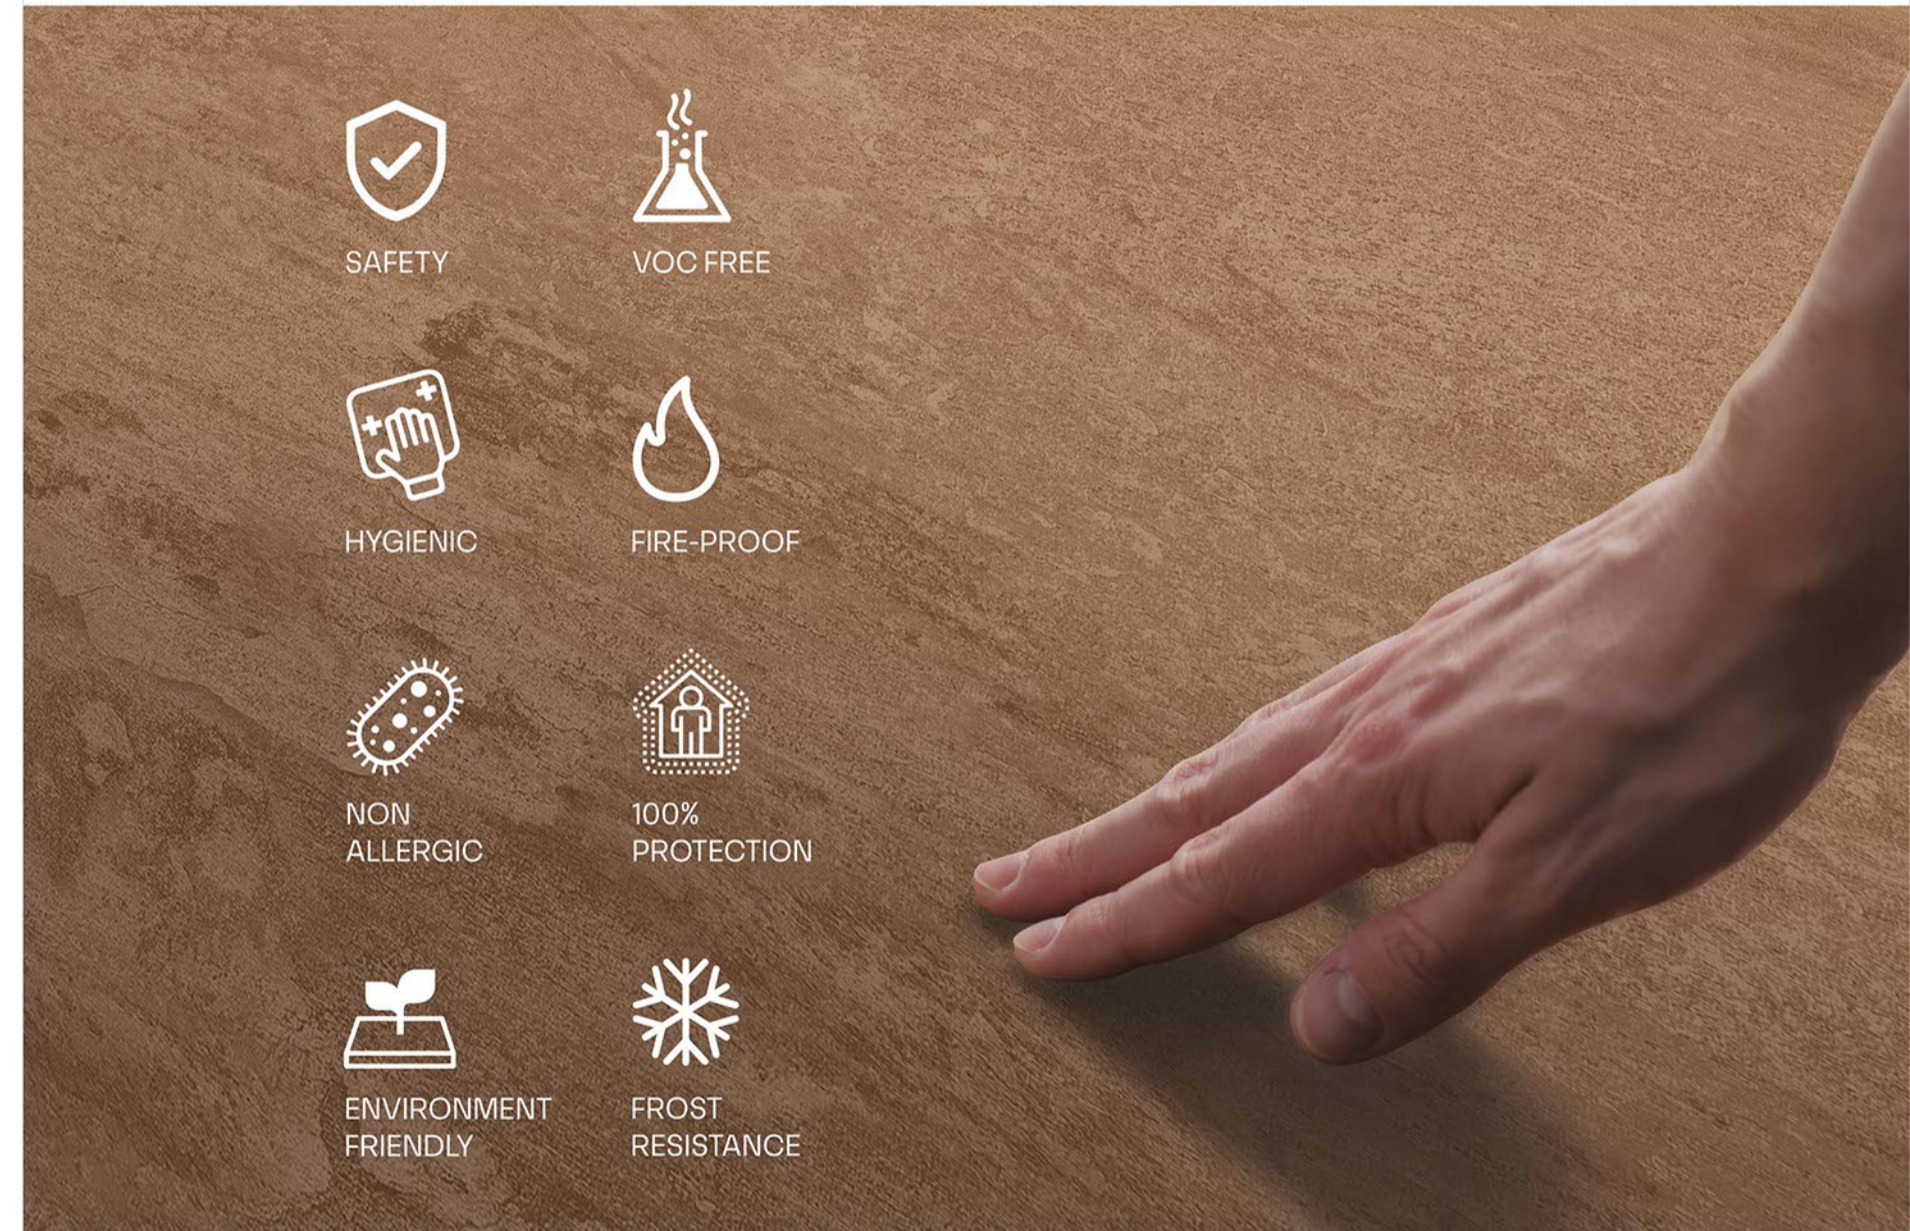

FEATURES AND BENEFITS

Unmatched features, Allowing your Creativity to thrive

Explore our surfaces' exceptional features that ensure longevity and safety. With exceptional durability, they're built to withstand the test of time. Whether it's frost-resistant for outdoor installations or fireproof for enhanced indoor safety, our surfaces are engineered to meet your design aspirations. Water-resistant properties make them perfect for wet areas, combining style with practicality.