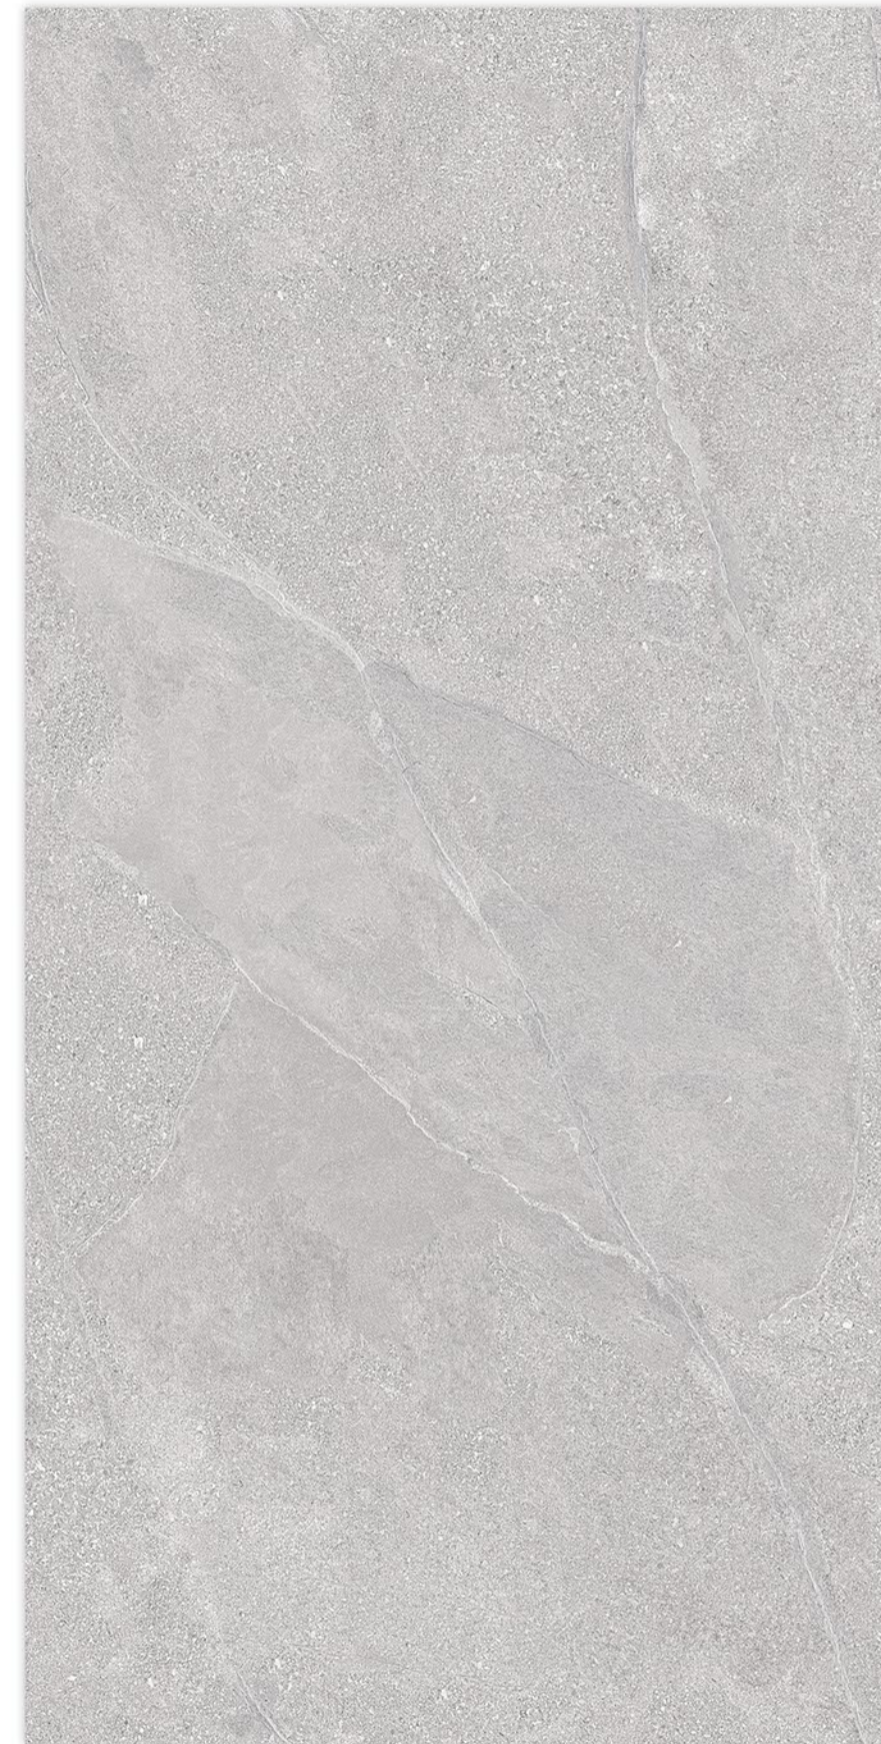

WATER RESISTANT

Glazed
**Vitrifide
Tiles**

Surface: Matt

RESIN SILVER

600X600MM | 600X1200MM

Surface: Matt

RICHMOND GREY

600X600MM | 600X1200MM