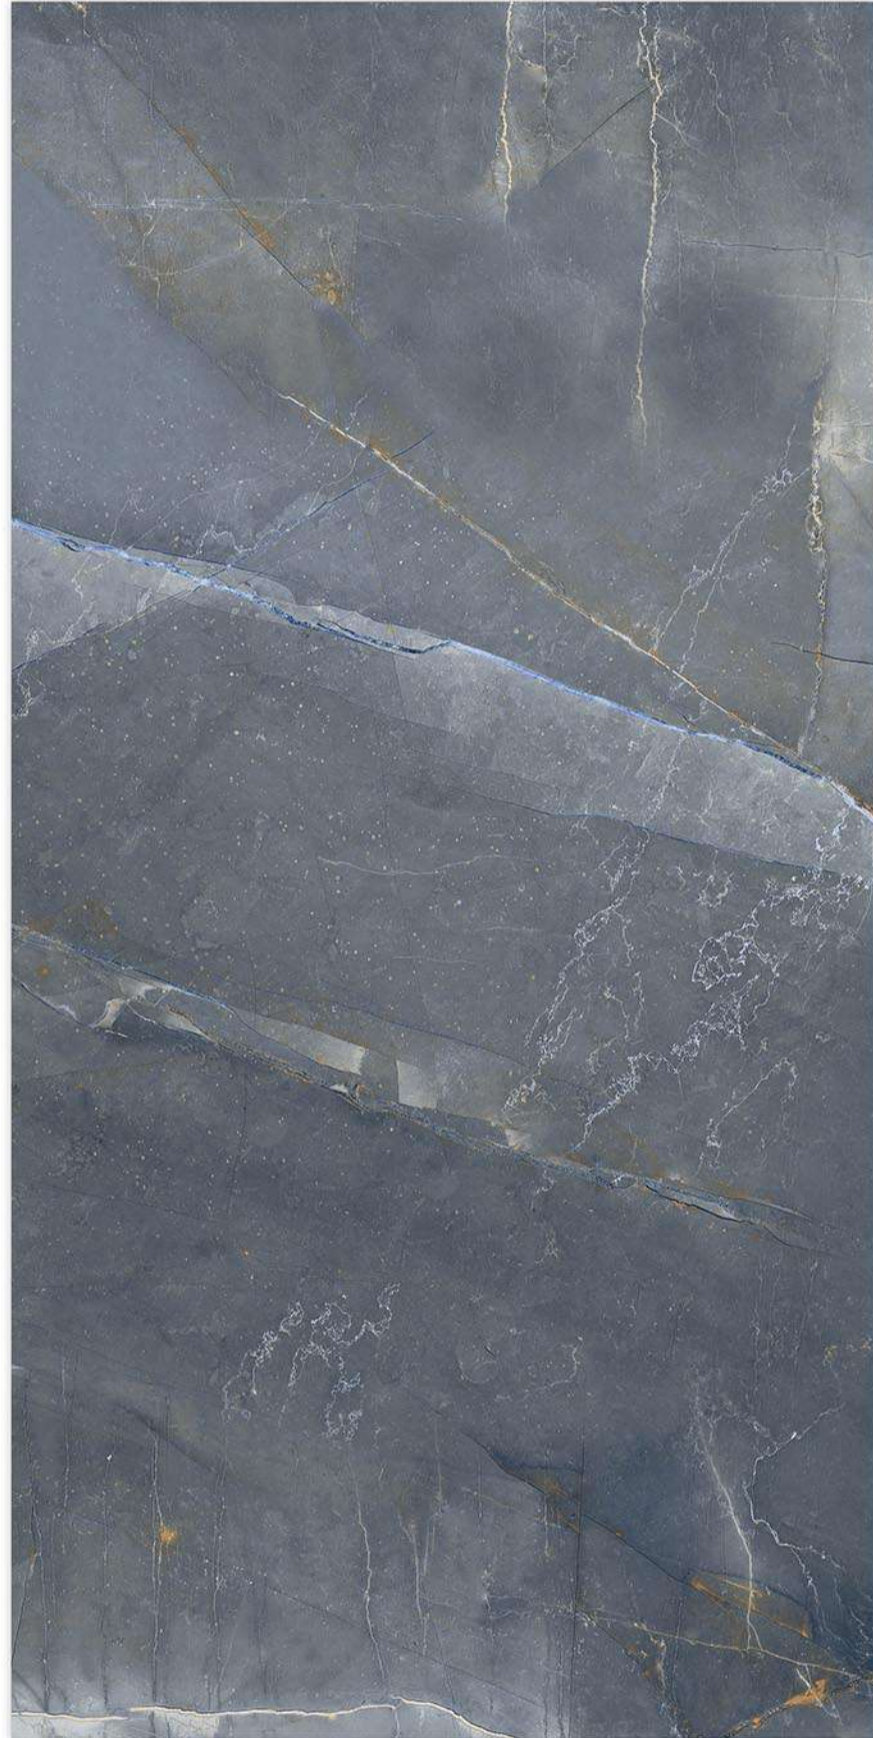

DIMENSIONAL STABILITY

UNALTERABLE TO UV RAYS

RESISTANT TO STAINS

EASY TO CLEAN

COLOR STABILITY

TAILORED DESIGN

WATER RESISTANT

Glazed
**Vitrifide
Tiles**