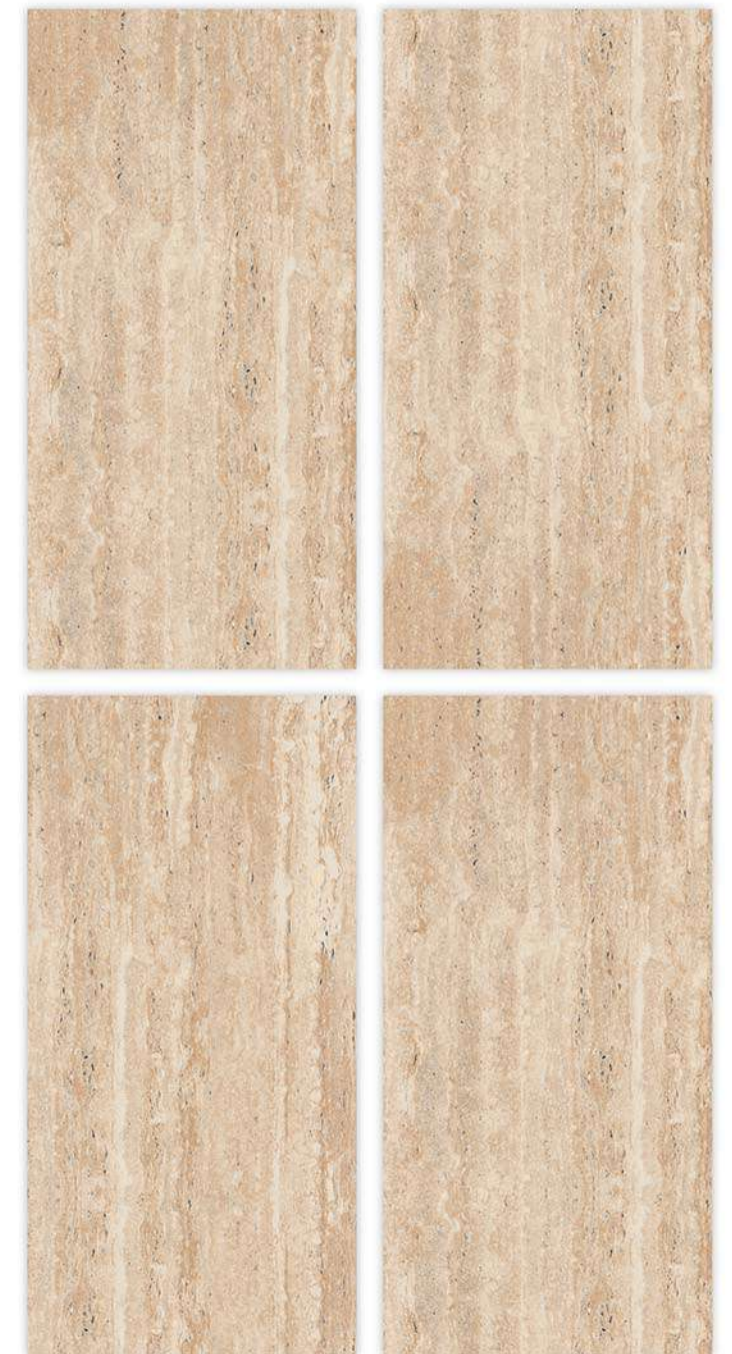

Surface: Glossy