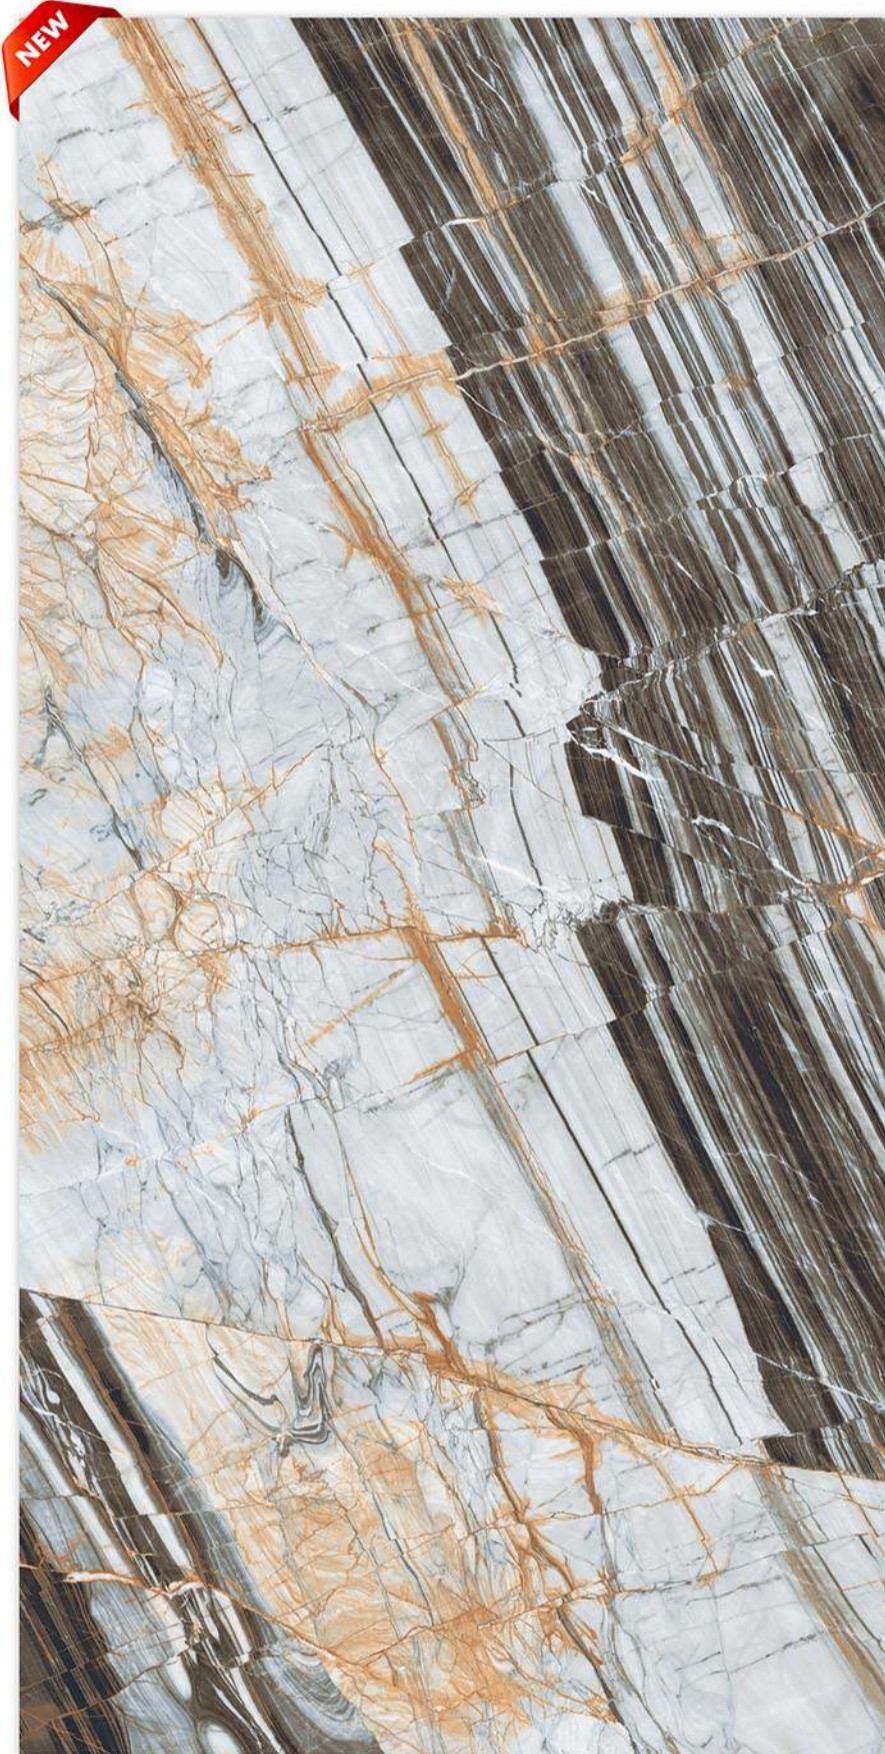

TAILORED DESIGN

WATER RESISTANT

Glazed Vitrifide Tiles

Surface: Glossy

CORTECCIA SKY

600X600MM | 600X1200MM

Surface: Glossy

CORTECCIA SKY LIGHT