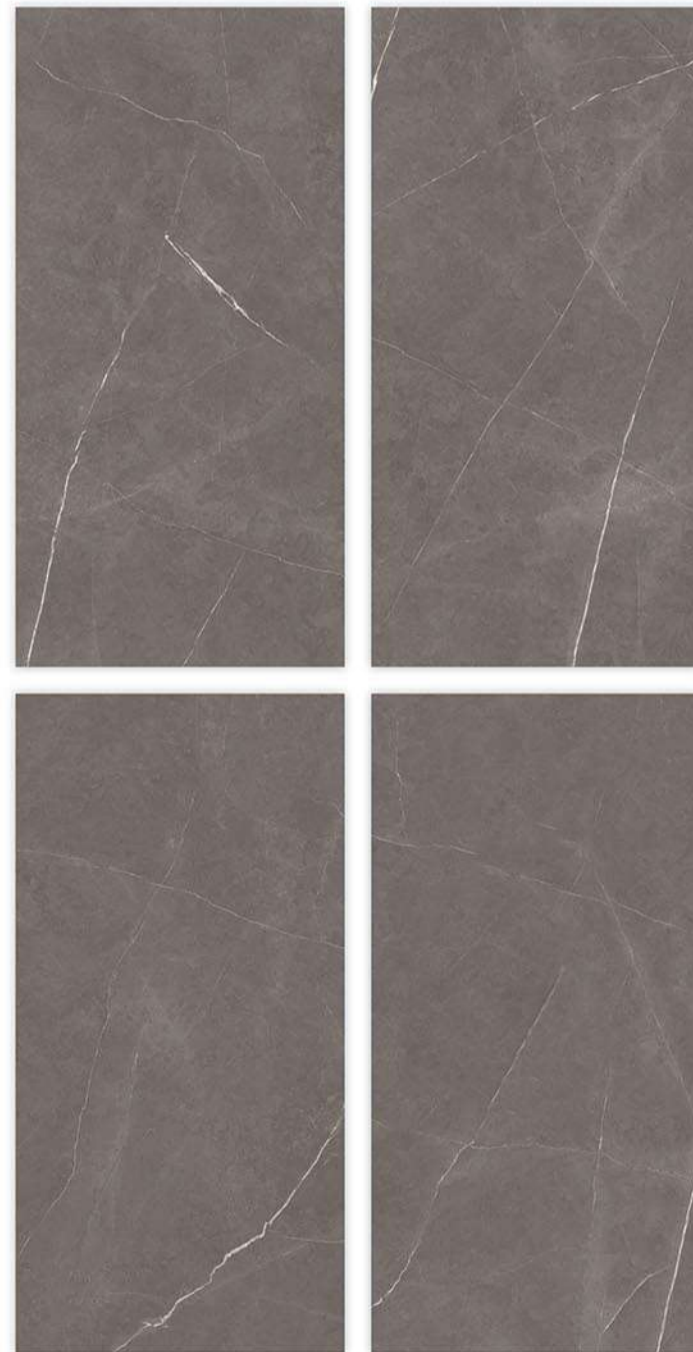

RESISTANT TO STAINS

EASY TO CLEAN

COLOR STABILITY

TAILORED DESIGN

WATER RESISTANT

Glazed
**Vitrifide
Tiles**

Surface: Glossy

META GREY