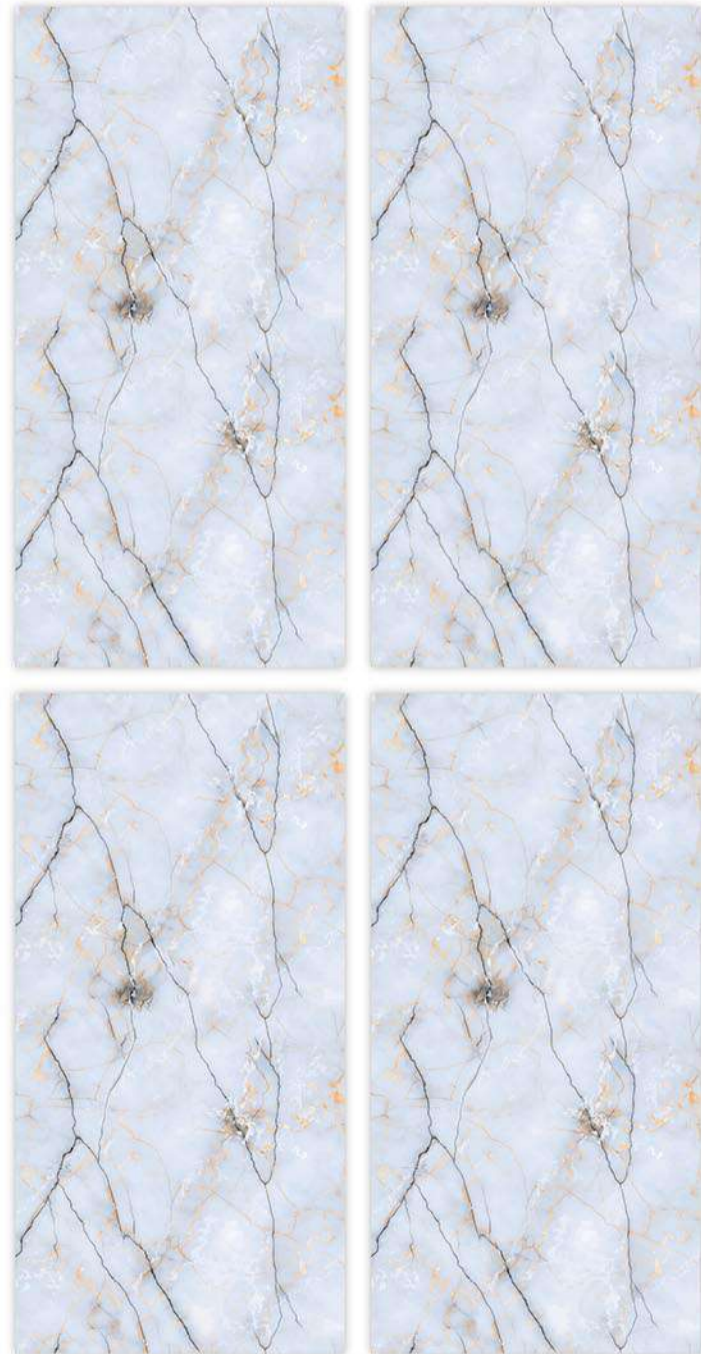

Glazed
**Vitrified
Tiles**

Surface: Glossy

SPIENET BLUE

600X600MM | 600X1200MM