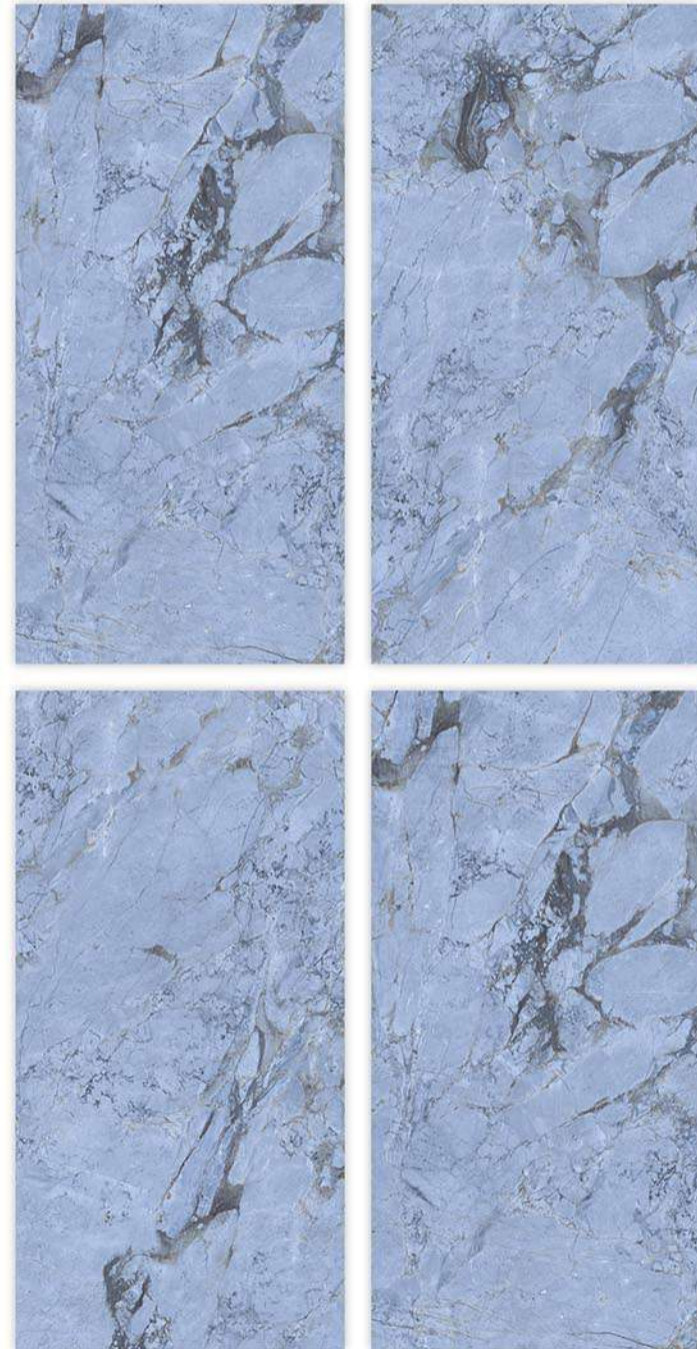

Glazed Vitrified Tiles

Surface: Glossy