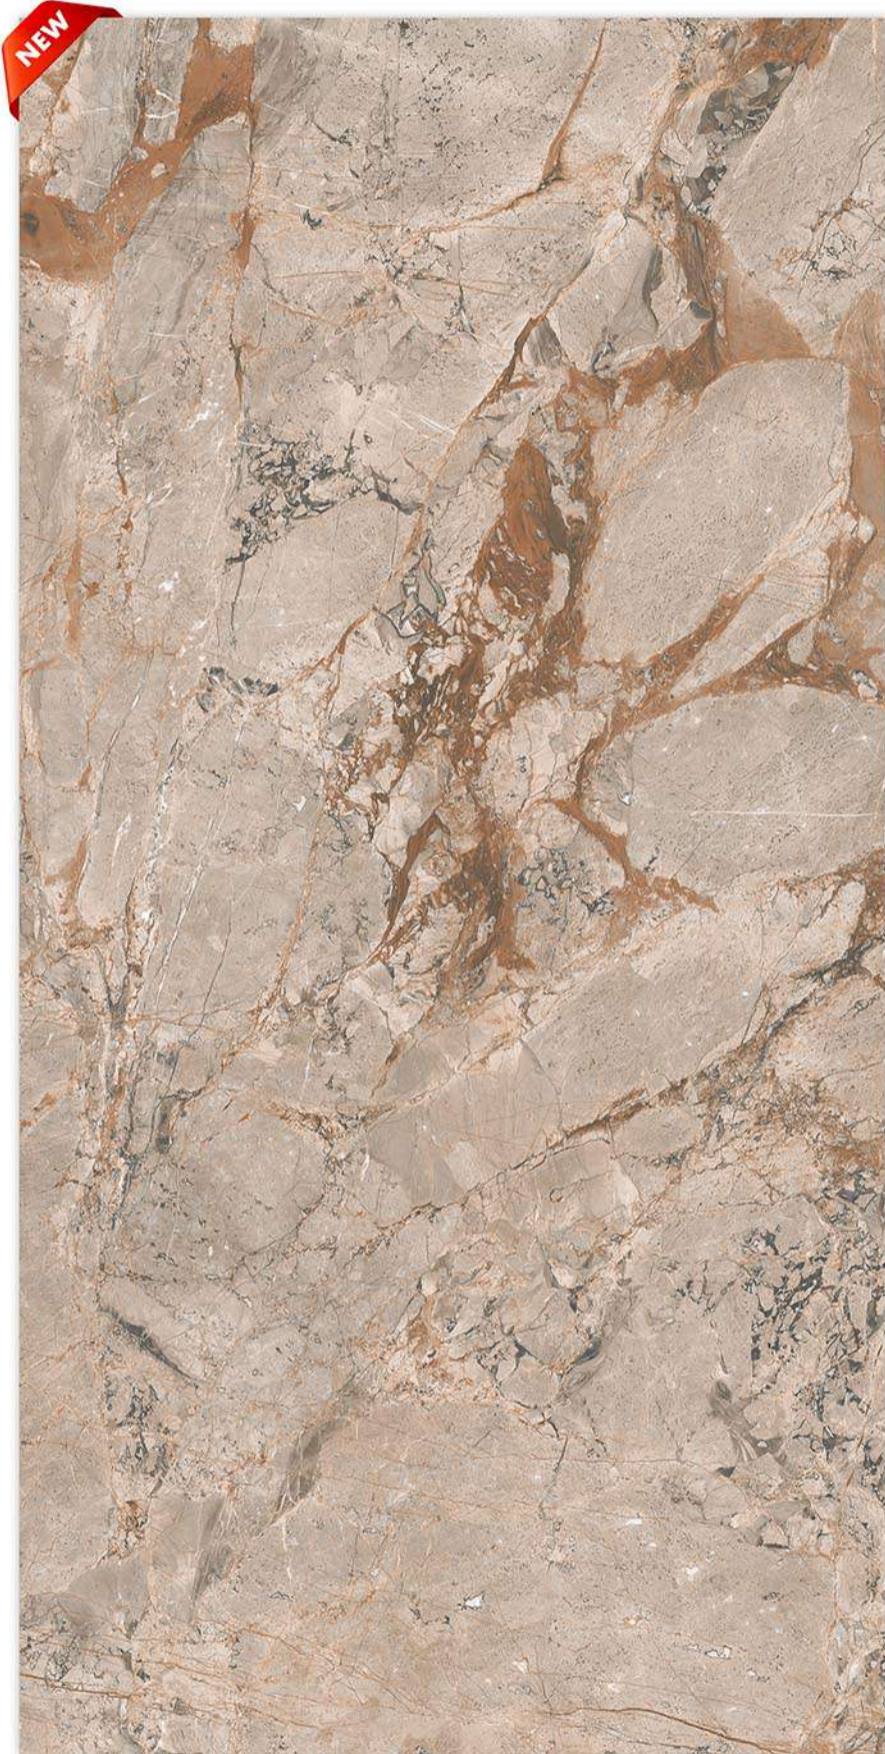

MEDINA BROWN

SCRATCH & IMPACT RESISTANT

DIMENSIONAL STABILITY

UNALTERABLE TO UV RAYS

RESISTANT TO STAINS

EASY TO CLEAN

COLOR STABILITY

TAILORED DESIGN

WATER RESISTANT