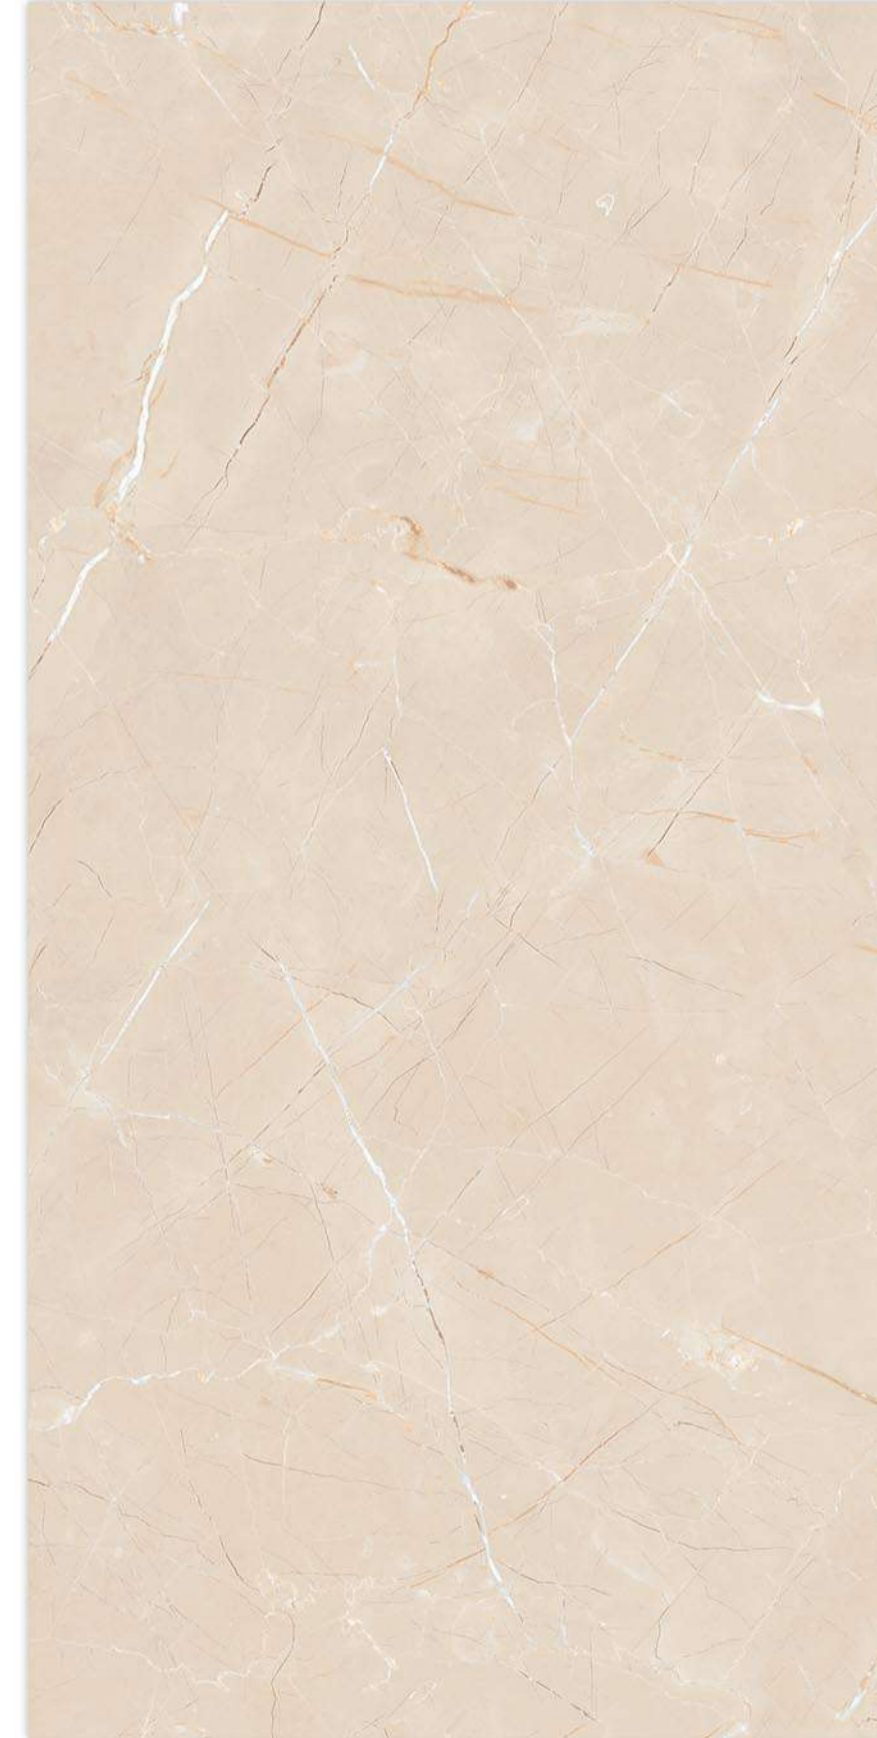

TAILORED DESIGN

WATER RESISTANT

Glazed
**Vitrifide
Tiles**

Surface: Glossy

ROSE CHOCO

600X600MM | 600X1200MM

Surface: Glossy

ROSE CHOCO LIGHT