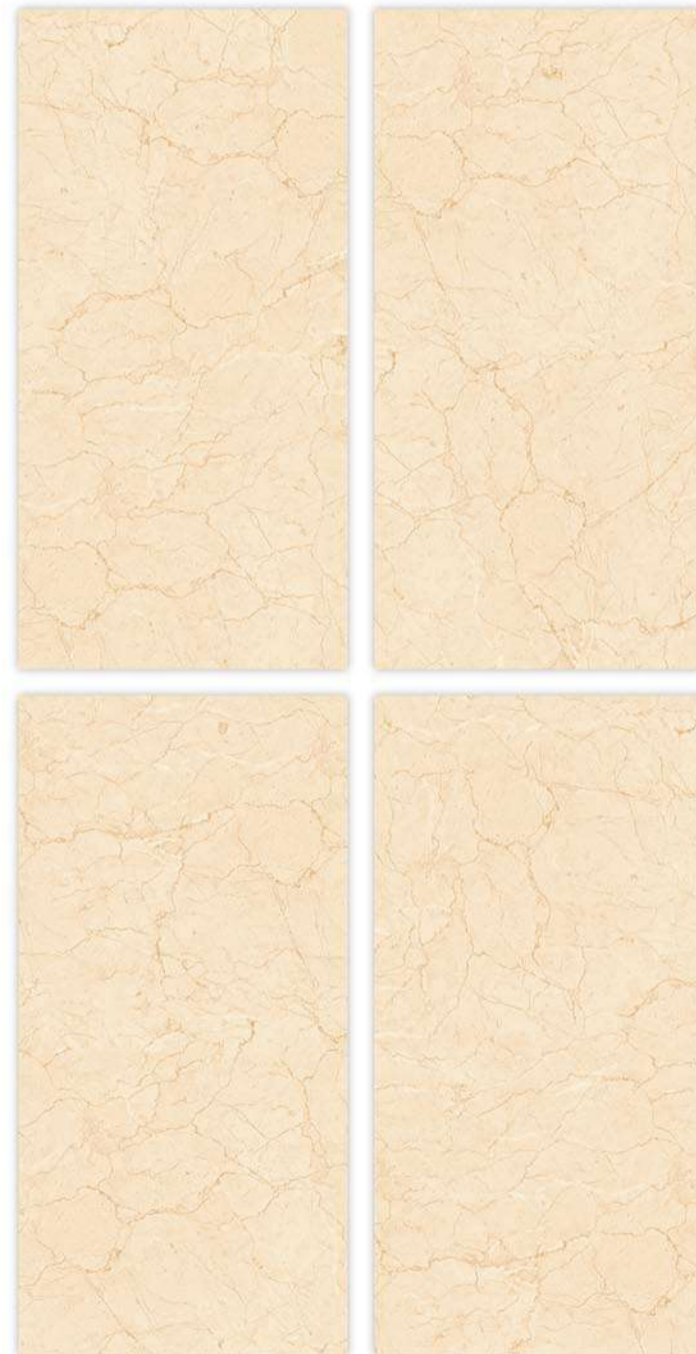

Glazed
**Vitrified
Tiles**

Surface: Glossy

HAVREST BROWN

600X600MM | 600X1200MM