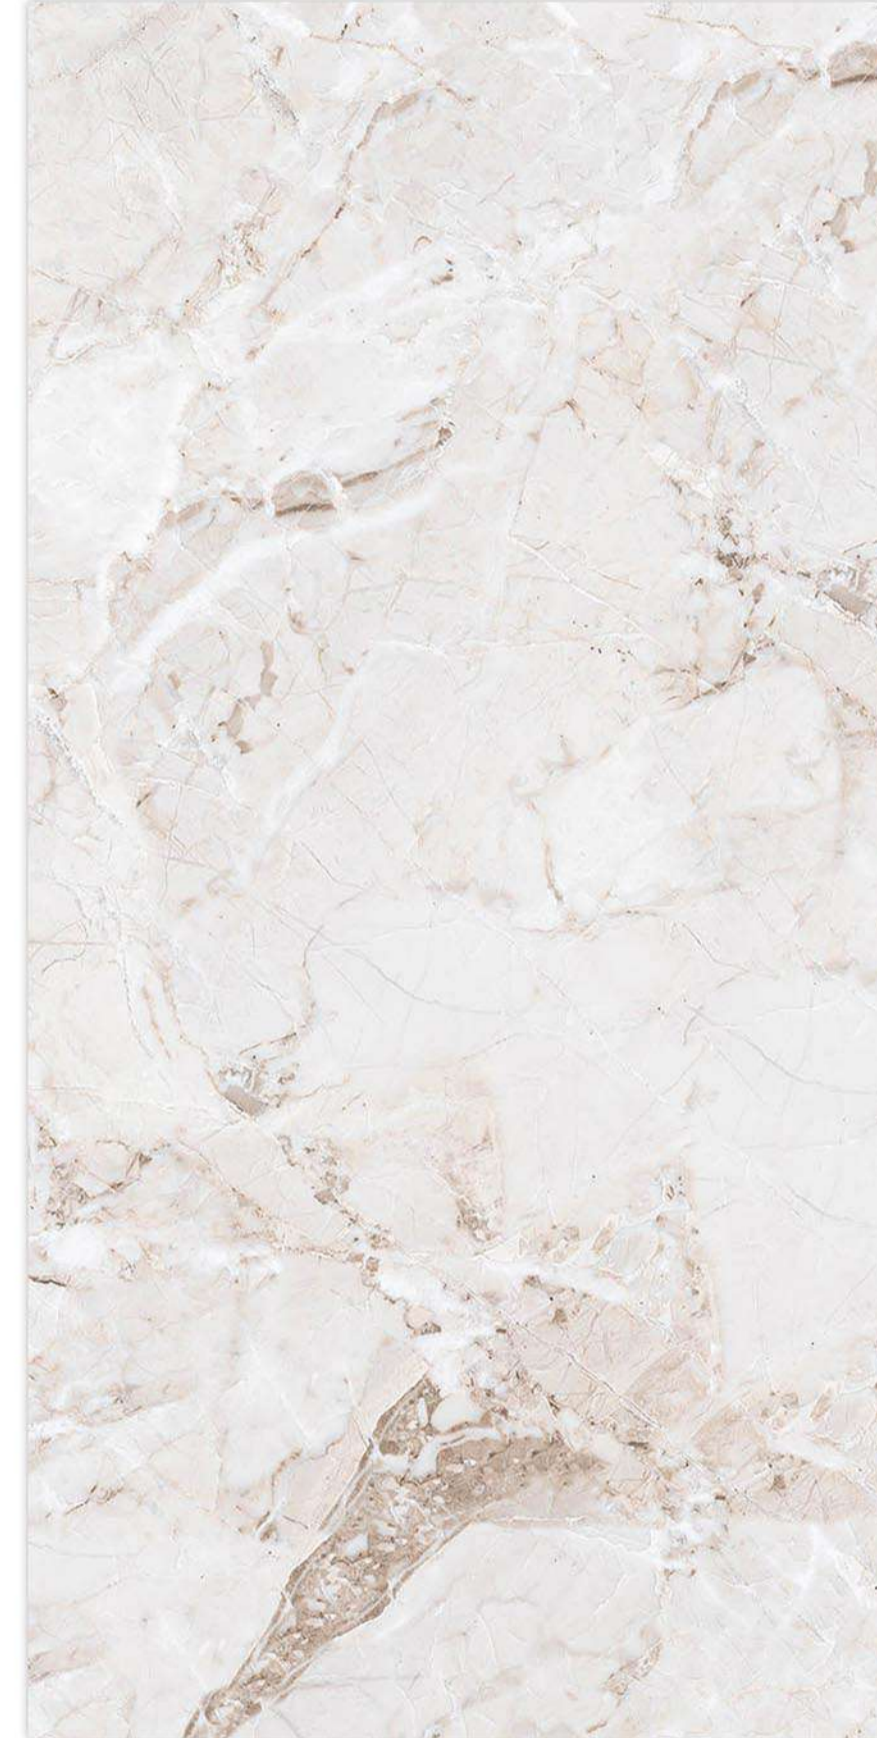

EASY TO CLEAN

COLOR STABILITY

TAILORED DESIGN

WATER RESISTANT

Glazed
**Vitrified
Tiles**

Surface: Glossy

AMEZA GREY

600X600MM | 600X1200MM