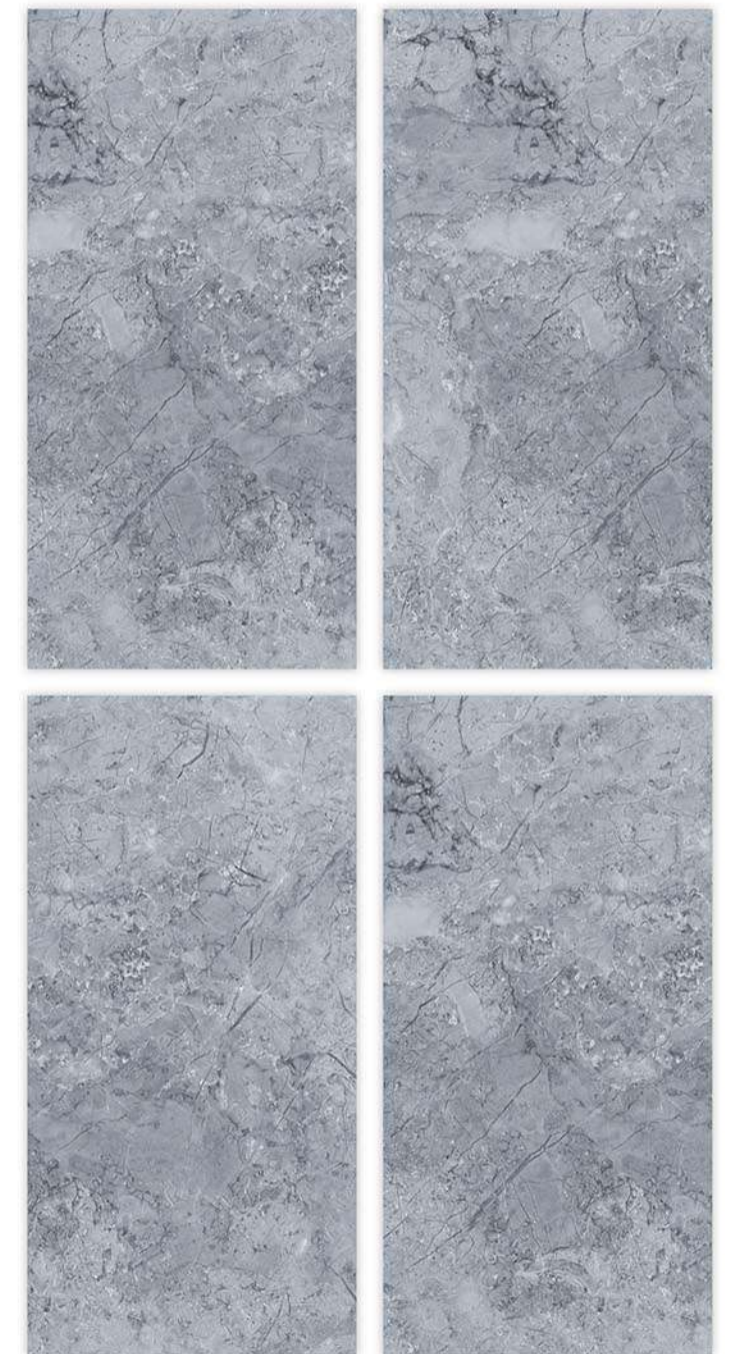

COLOR STABILITY

TAILORED DESIGN

WATER RESISTANT

Glazed
**Vitrifide
Tiles**

Surface: Glossy

VOLVO BLANCO

600X600MM | 600X1200MM

Surface: Glossy