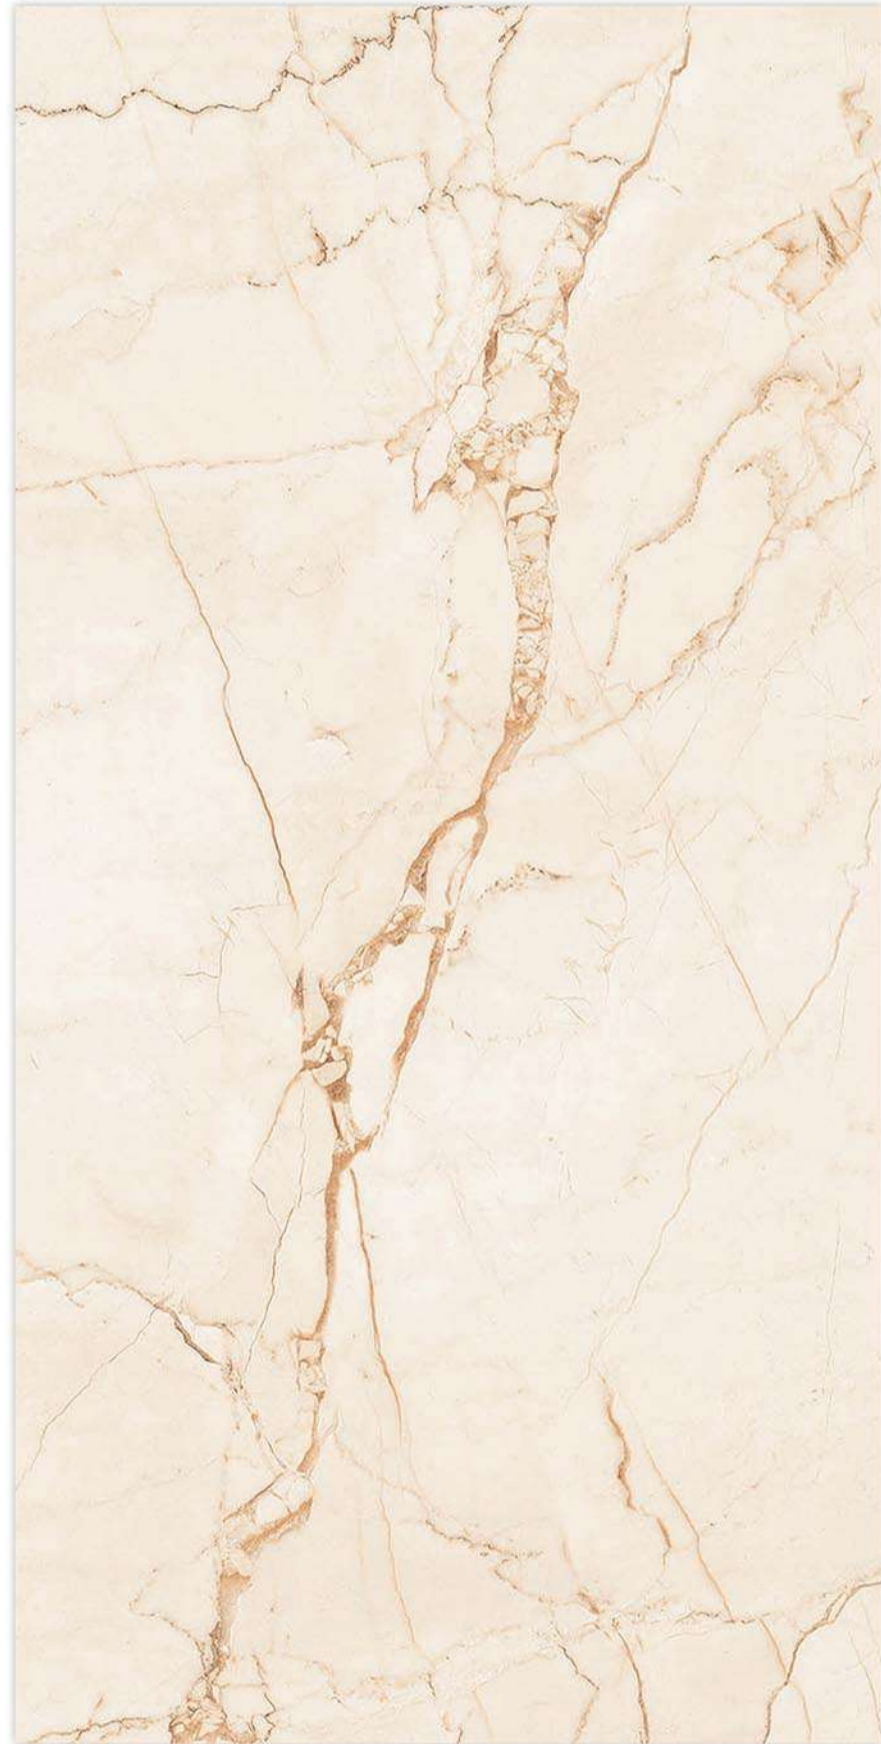

UNALTERABLE TO UV RAYS

RESISTANT TO STAINS

EASY TO CLEAN

COLOR STABILITY

TAILORED DESIGN

WATER RESISTANT

Glazed
**Vitrified
Tiles**

Surface: Glossy