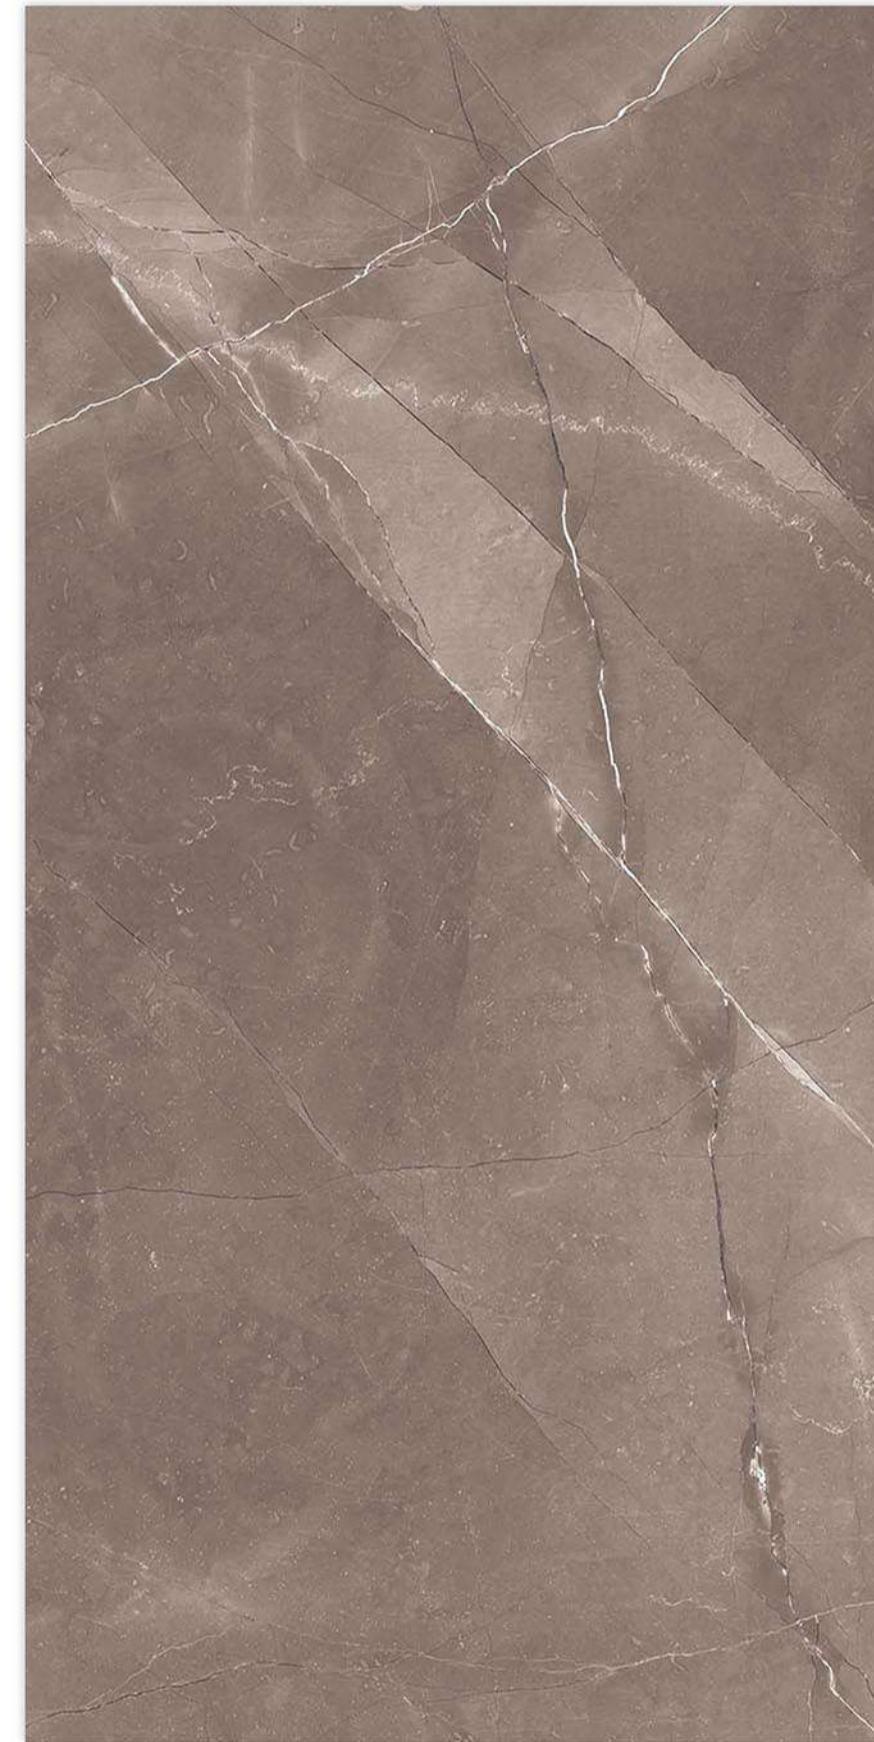

CORAL CHOCO