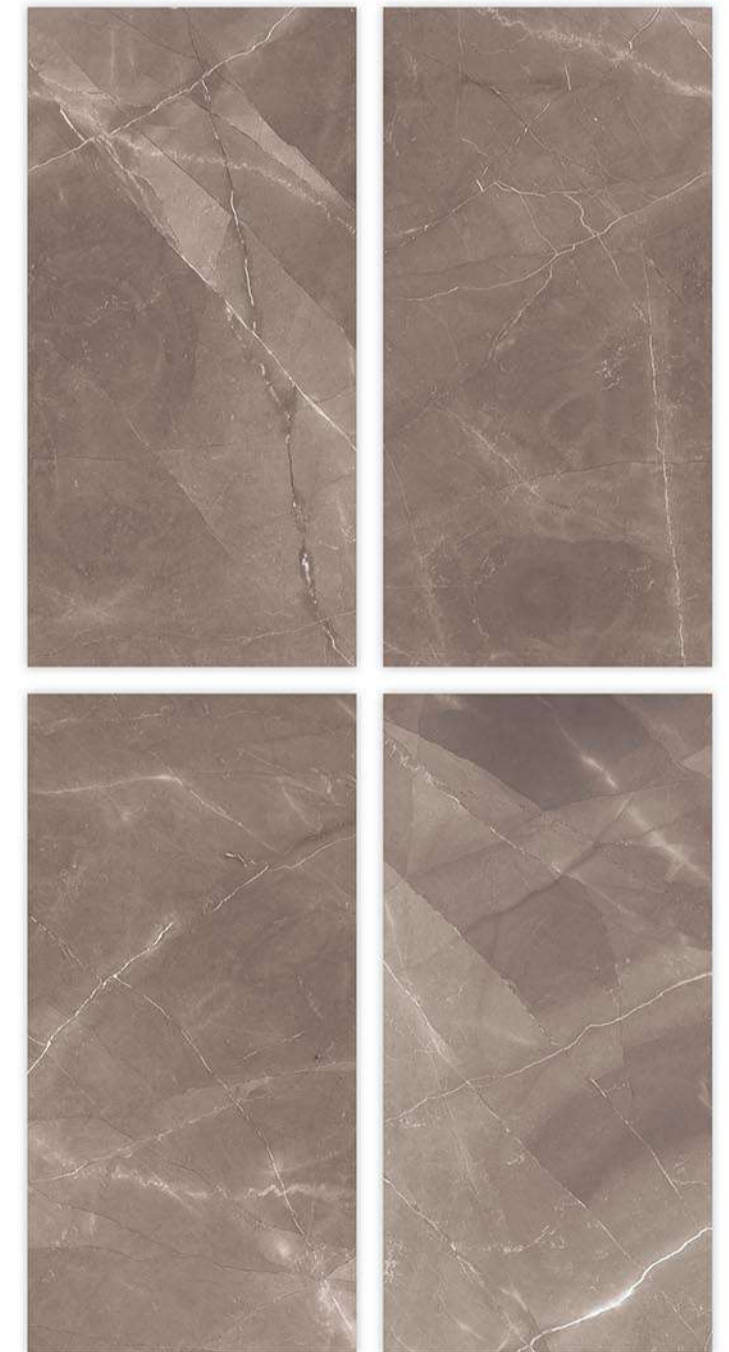

Surface: Glossy