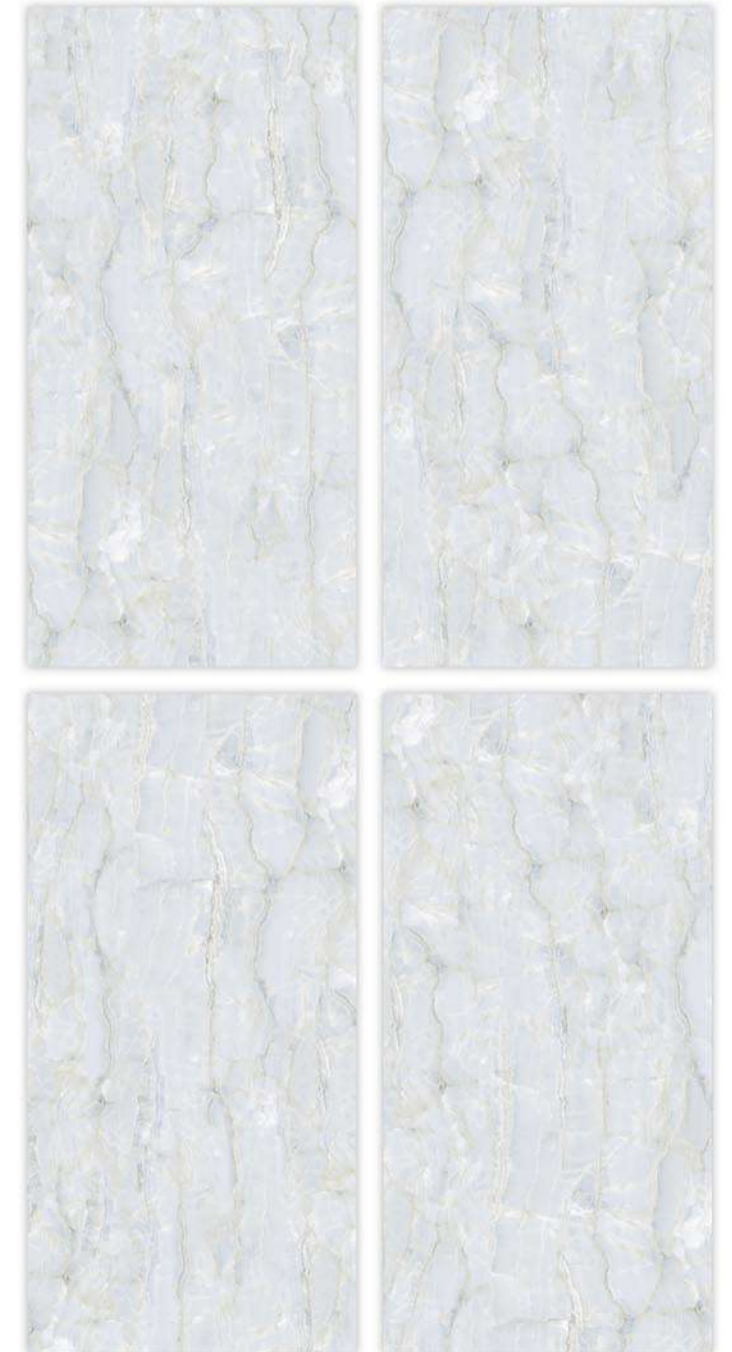

Surface: Glossy