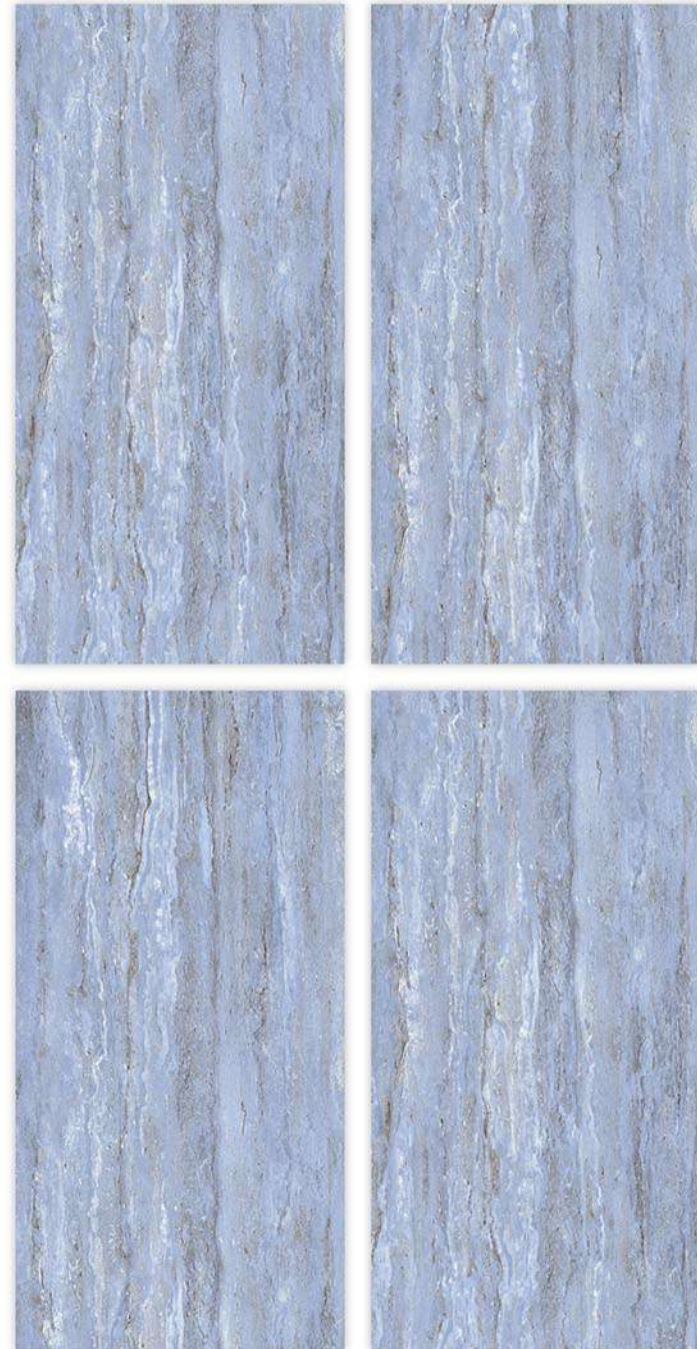

TAILORED DESIGN

WATER RESISTANT

Glazed
**Vitrifide
Tiles**

Surface: Glossy

TRAVERTINO BLUE

600X600MM | 600X1200MM

Surface: Glossy

TRAVERTINO COFFEE