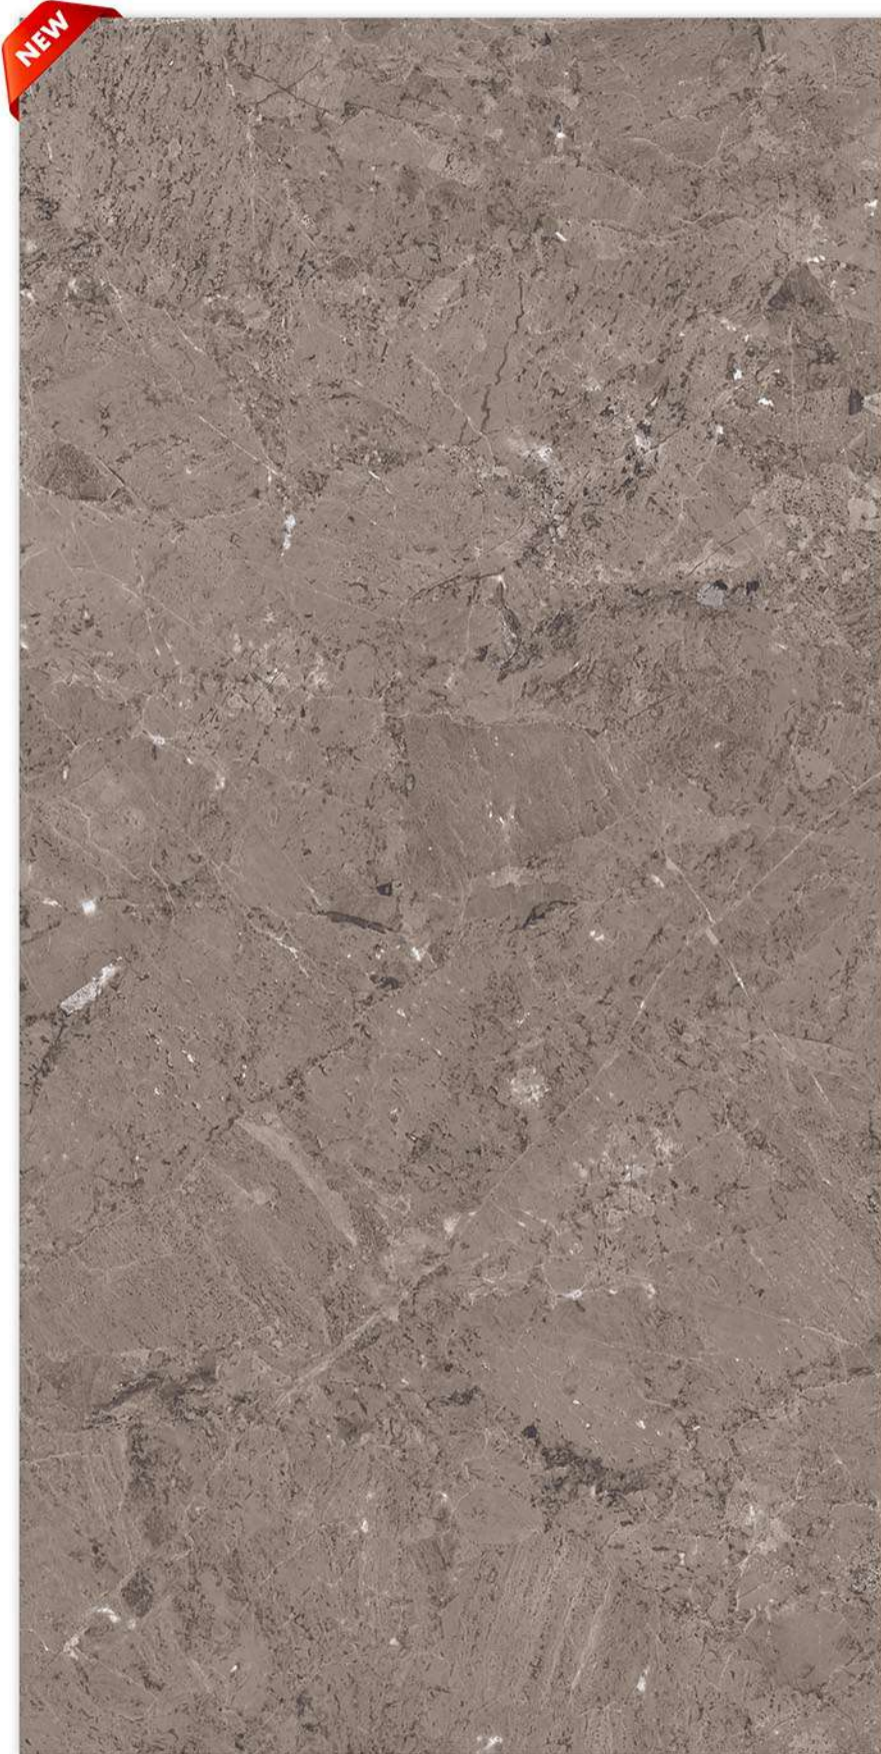

WATER RESISTANT

Glazed
**Vitrifide
Tiles**

Surface: Glossy

ARMANZO CHOCO

600X600MM | 600X1200MM

Surface: Glossy

ARMANZO CHOCO LIGHT

600X600MM | 600X1200MM