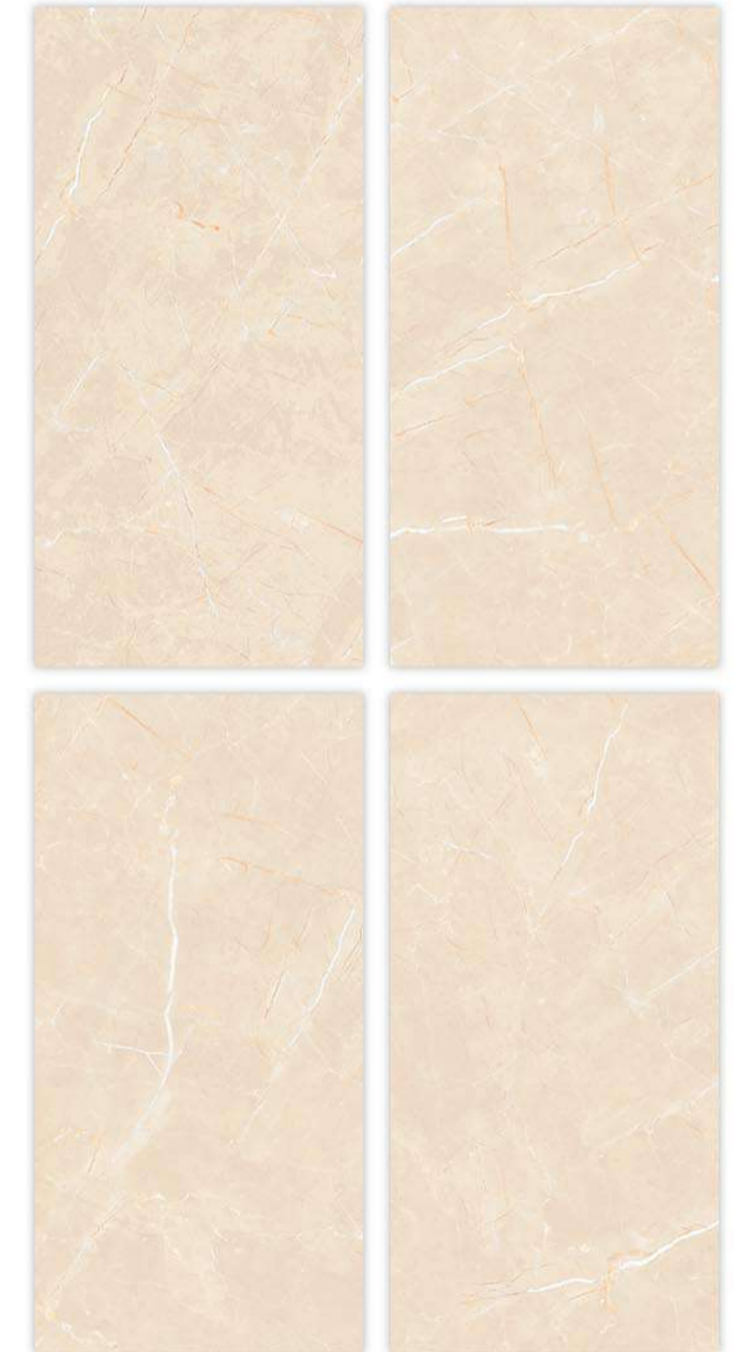

Surface: Glossy