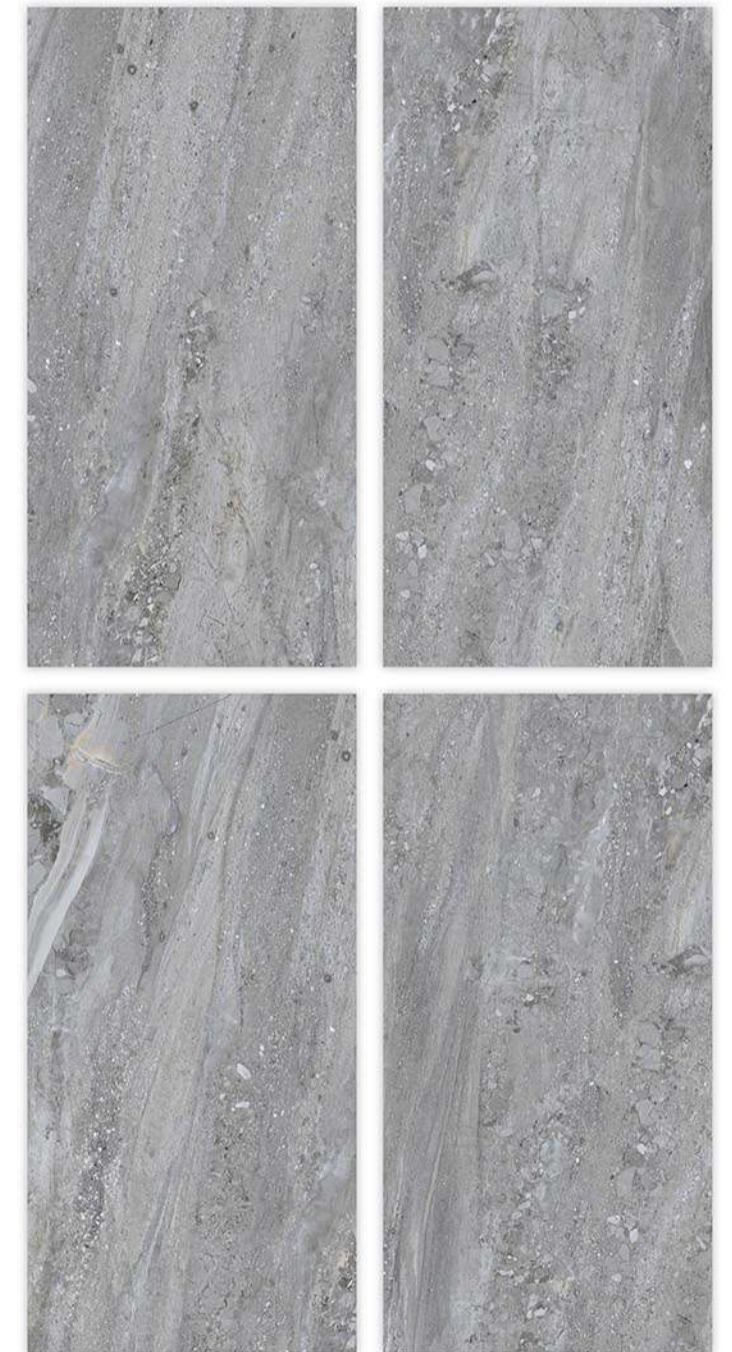

Surface: Glossy