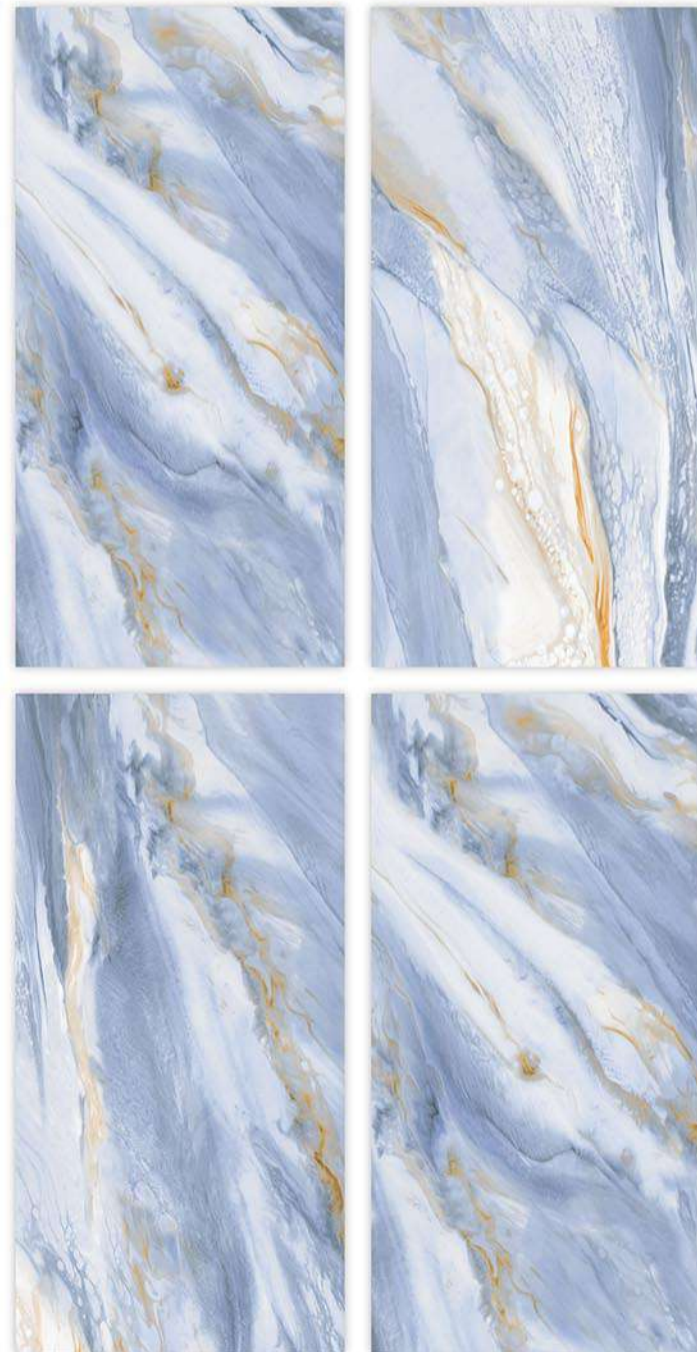

RESISTANT TO STAINS

EASY TO CLEAN

COLOR STABILITY

TAILORED DESIGN

WATER RESISTANT

Glazed
**Vitrifide
Tiles**

Surface: Glossy

LUCIO AQUA