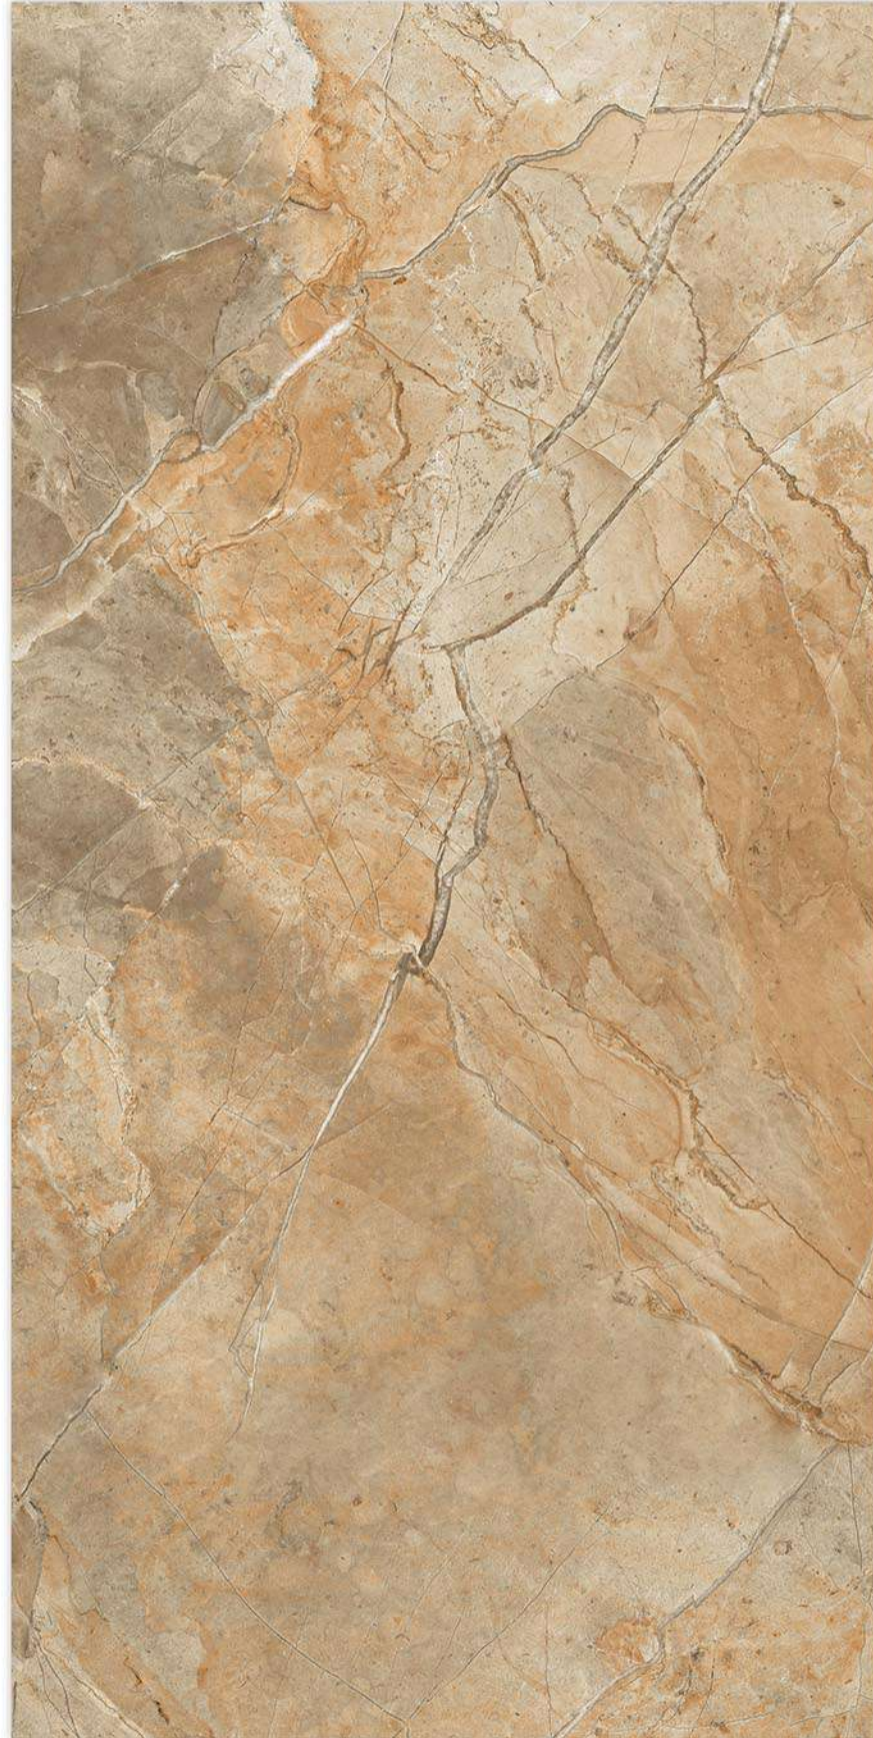

SCRATCH & IMPACT RESISTANT

DIMENSIONAL STABILITY

UNALTERABLE TO UV RAYS

RESISTANT TO STAINS

EASY TO CLEAN

COLOR STABILITY

TAILORED DESIGN

WATER RESISTANT