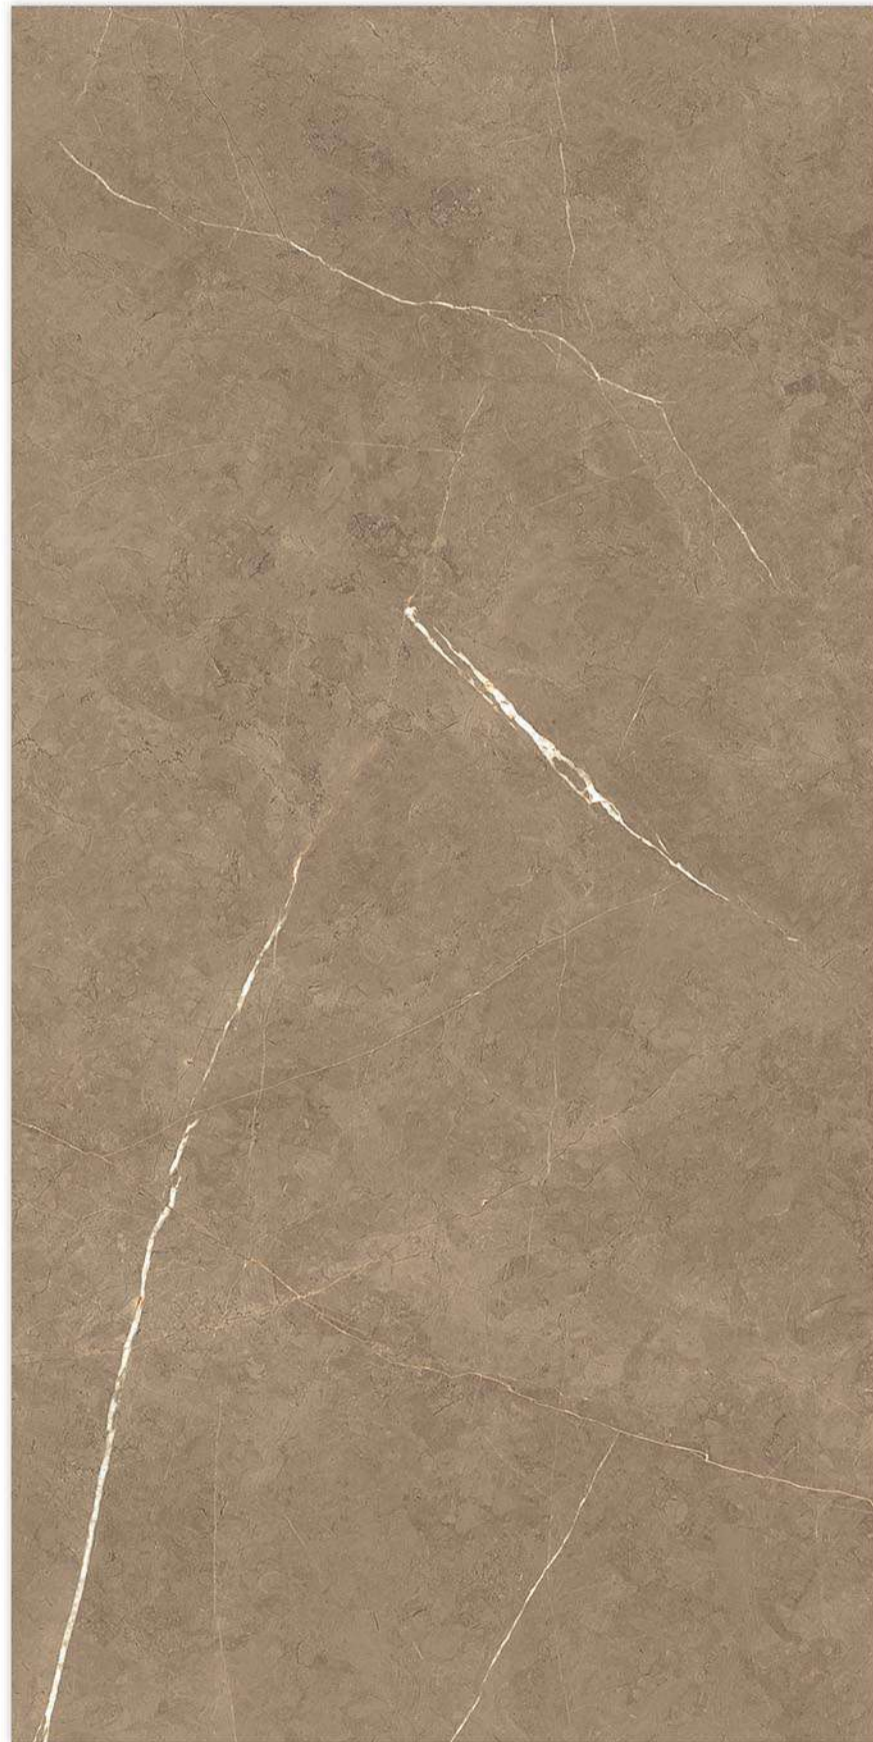

EASY TO CLEAN

COLOR STABILITY

TAILORED DESIGN

WATER RESISTANT

Glazed
**Vitrifide
Tiles**

Surface: Glossy

META BROWN

600X600MM | 600X1200MM