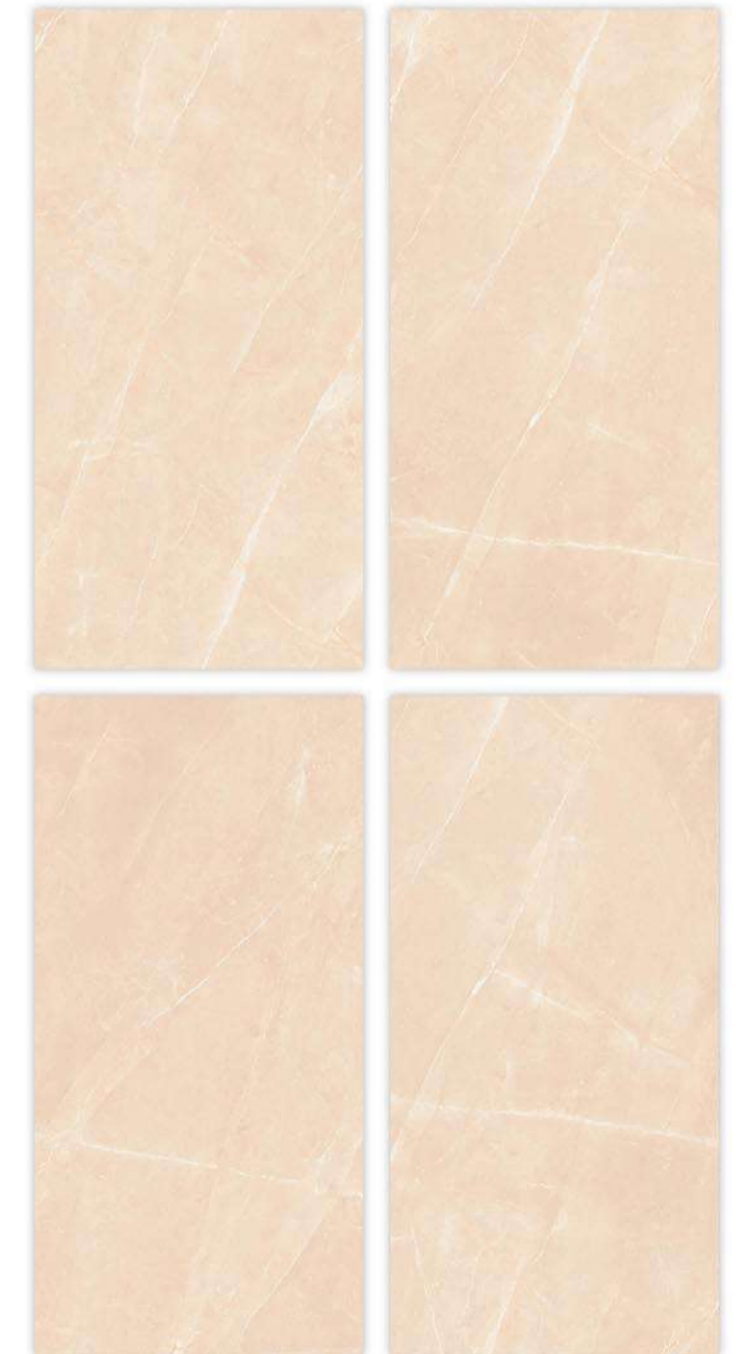

WATER RESISTANT

Glazed
**Vitrifide
Tiles**

Surface: Glossy

FIRENZA BIANCO

600X600MM | 600X1200MM

Surface: Glossy

FIRENZA BIEIGE

600X600MM | 600X1200MM