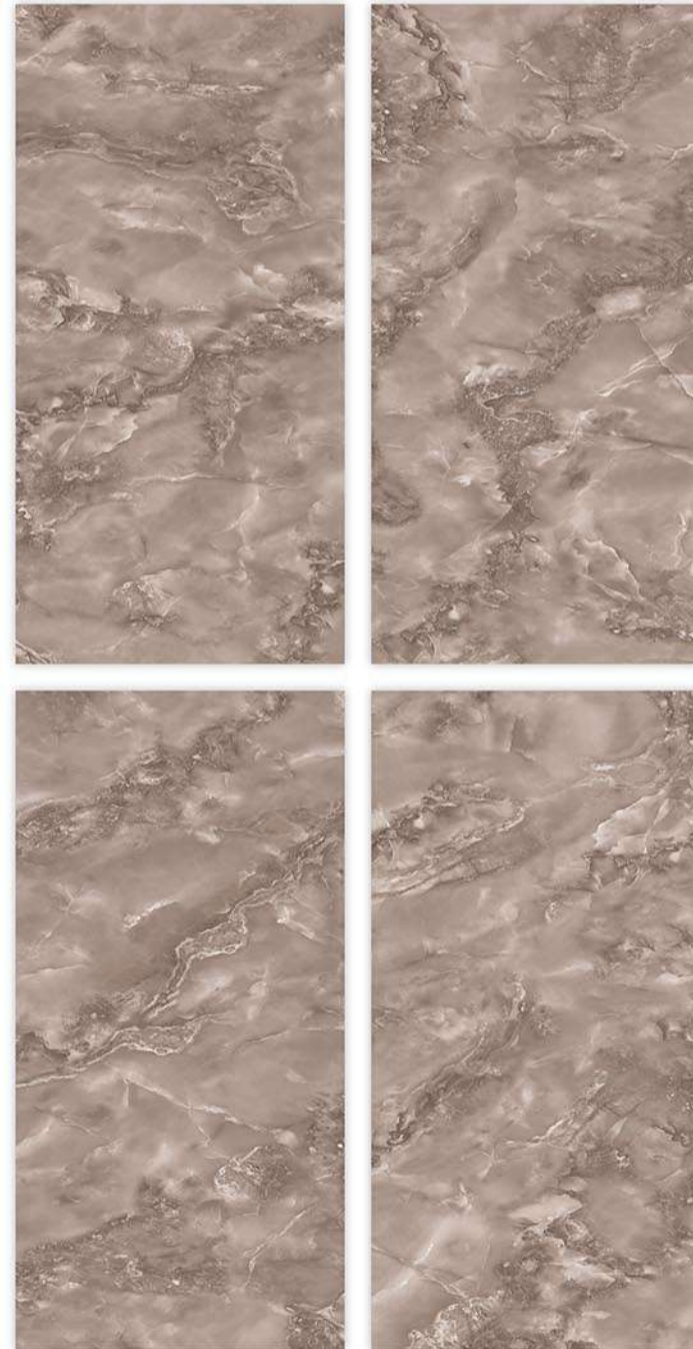

COLOR STABILITY

TAILORED DESIGN

WATER RESISTANT

Glazed
**Vitrifide
Tiles**

Surface: Glossy

DOMINO CHOCO

600X600MM | 600X1200MM

Surface: Glossy