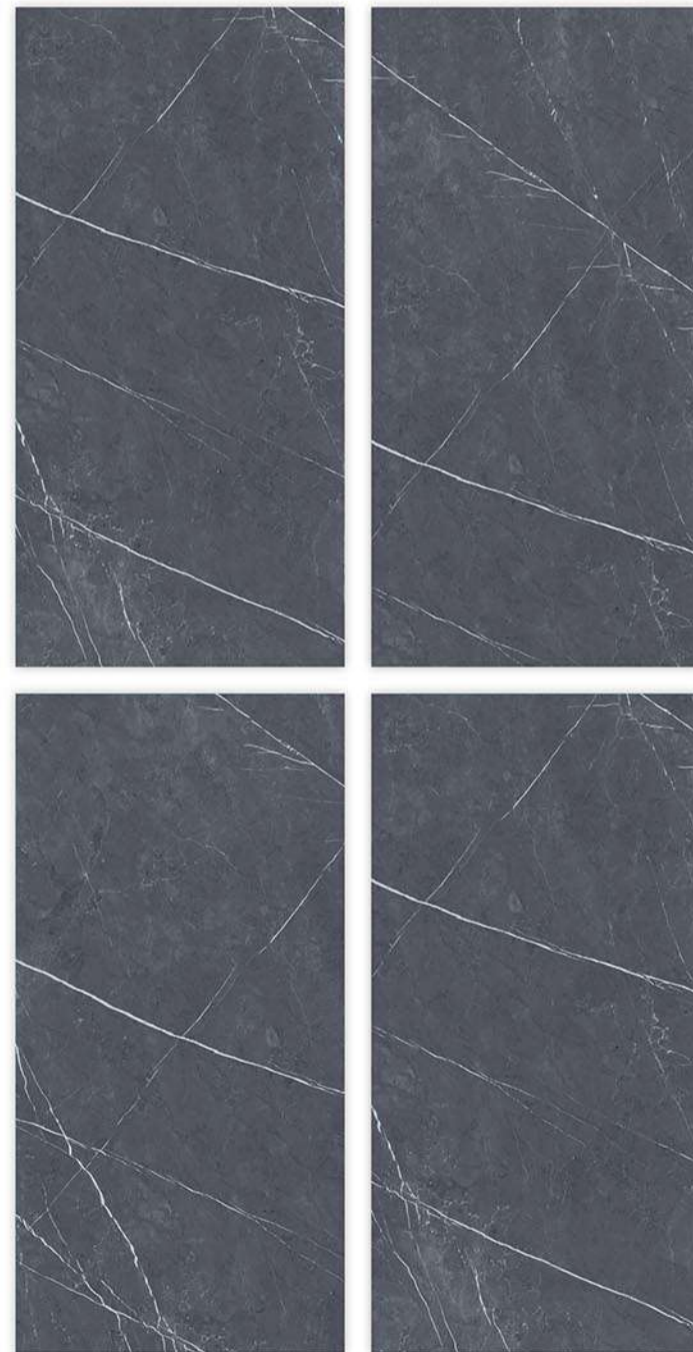

TAILORED DESIGN

WATER RESISTANT

Glazed
**Vitrifide
Tiles**

Surface: Glossy

SPIDER BLACK

600X600MM | 600X1200MM

Surface: Glossy

SPIDER BLANCO