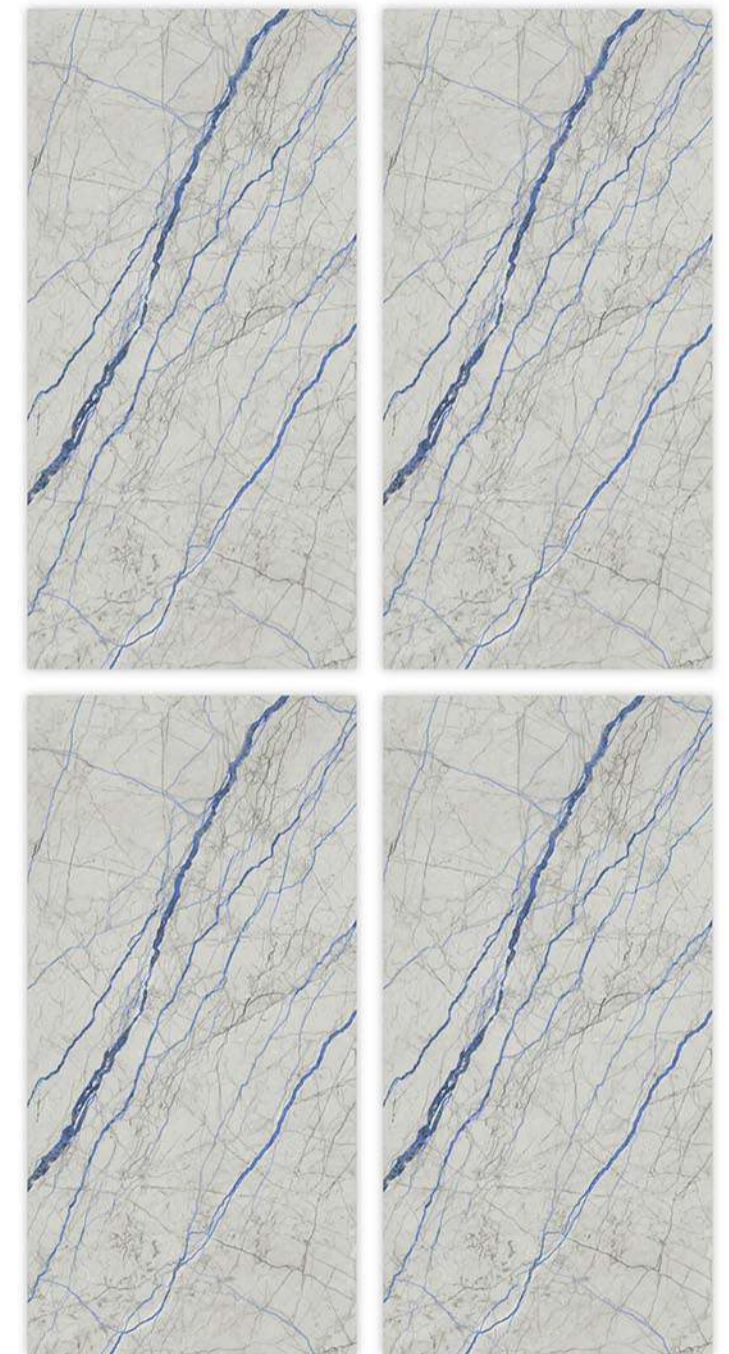

Surface: Glossy