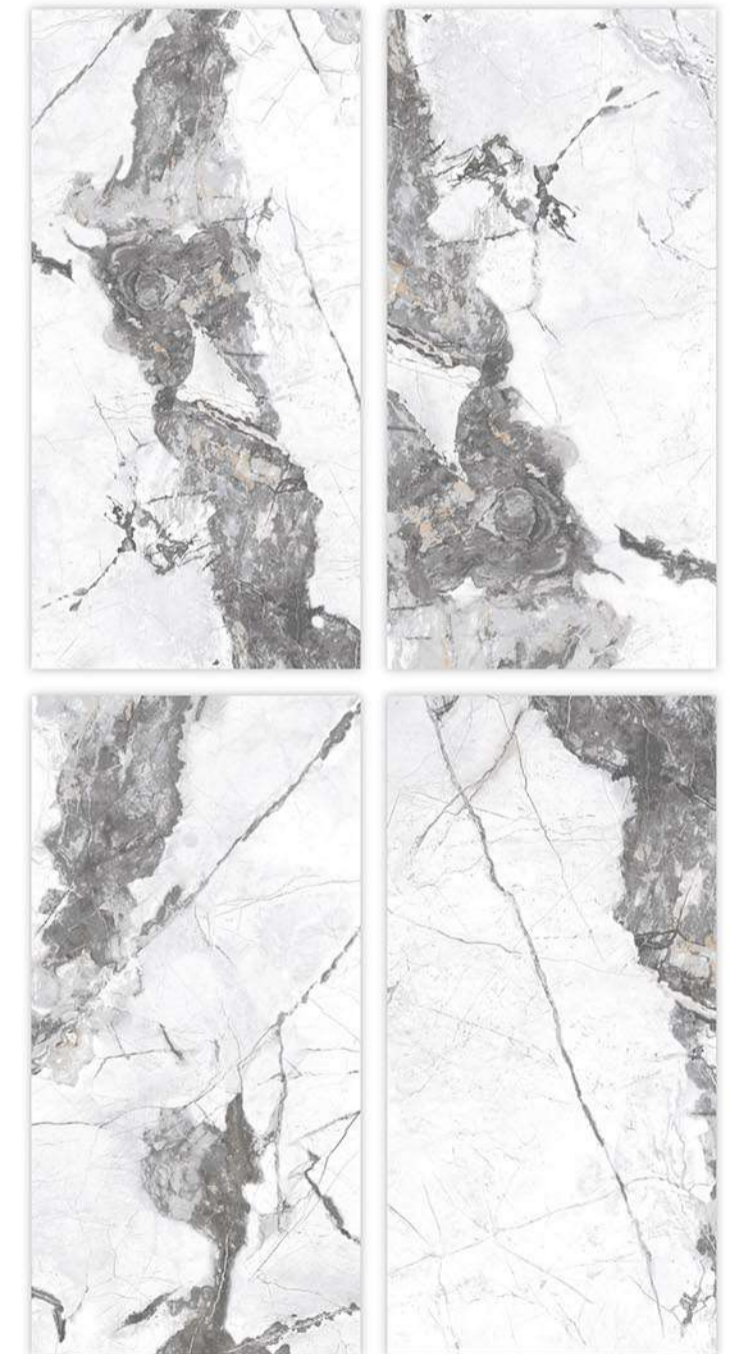

COLOR STABILITY

TAILORED DESIGN

WATER RESISTANT

Glazed **Vitrified Tiles**

Surface: Glossy

CRETA WHITE

600X600MM | 600X1200MM

Surface: Glossy