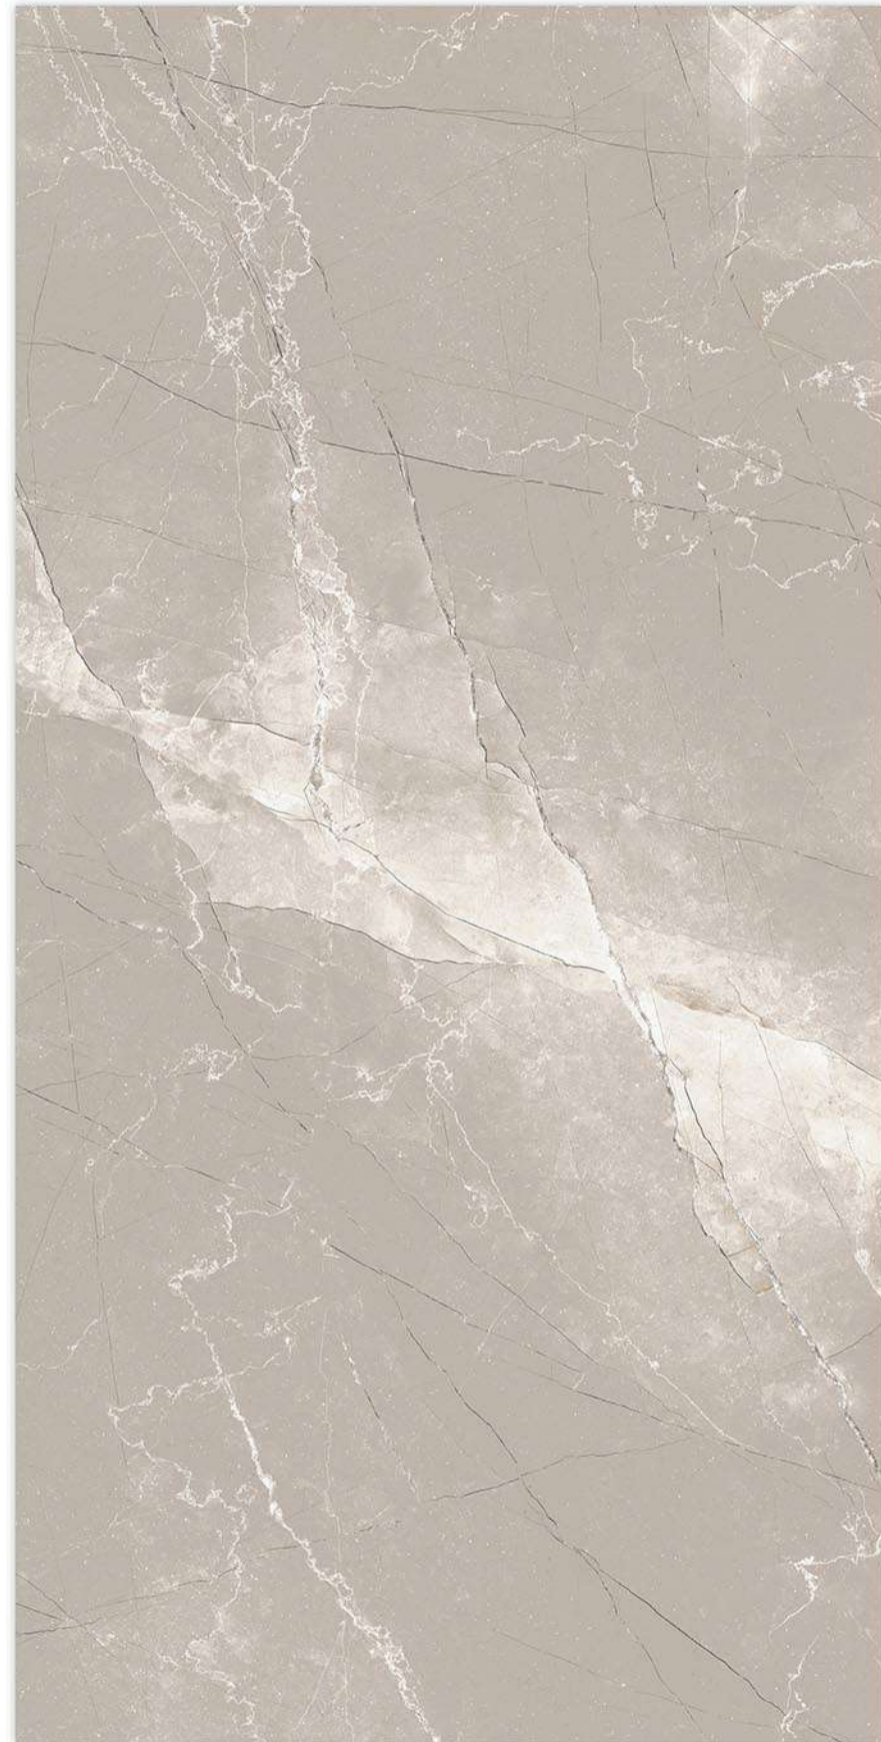

DIMENSIONAL STABILITY

UNALTERABLE TO UV RAYS

RESISTANT TO STAINS

EASY TO CLEAN

COLOR STABILITY

TAILORED DESIGN

WATER RESISTANT

Glazed
**Vitrifide
Tiles**