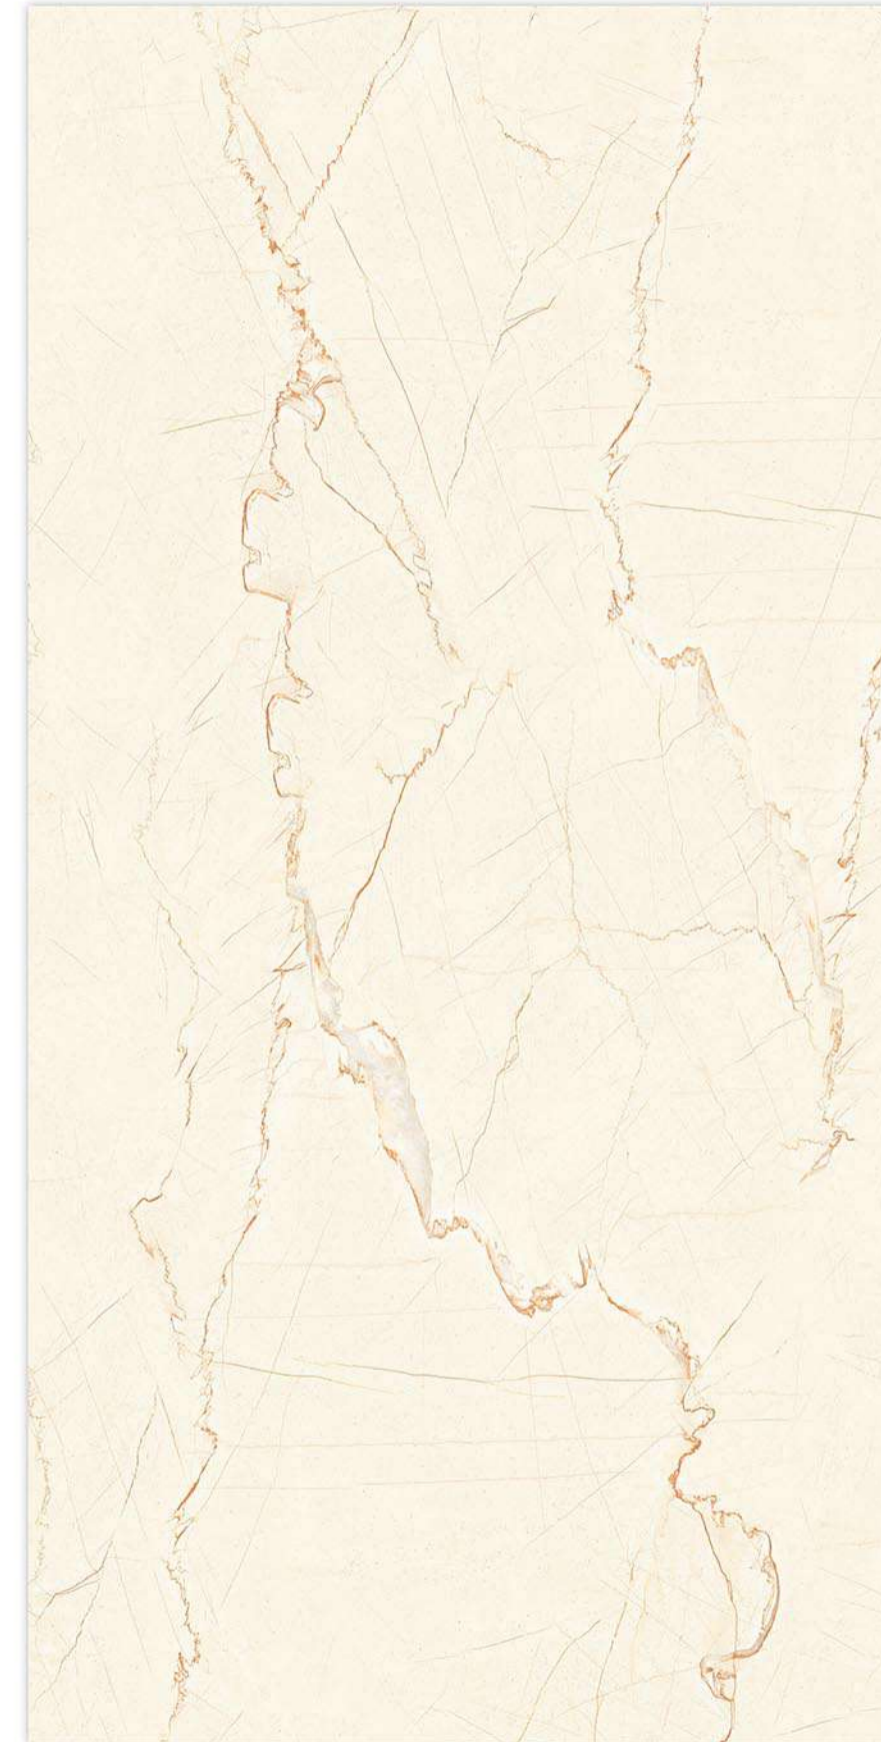

EASY TO CLEAN

COLOR STABILITY

TAILORED DESIGN

WATER RESISTANT

Glazed
**Vitrifide
Tiles**

Surface: Glossy

SLETY BROWN

600X600MM | 600X1200MM