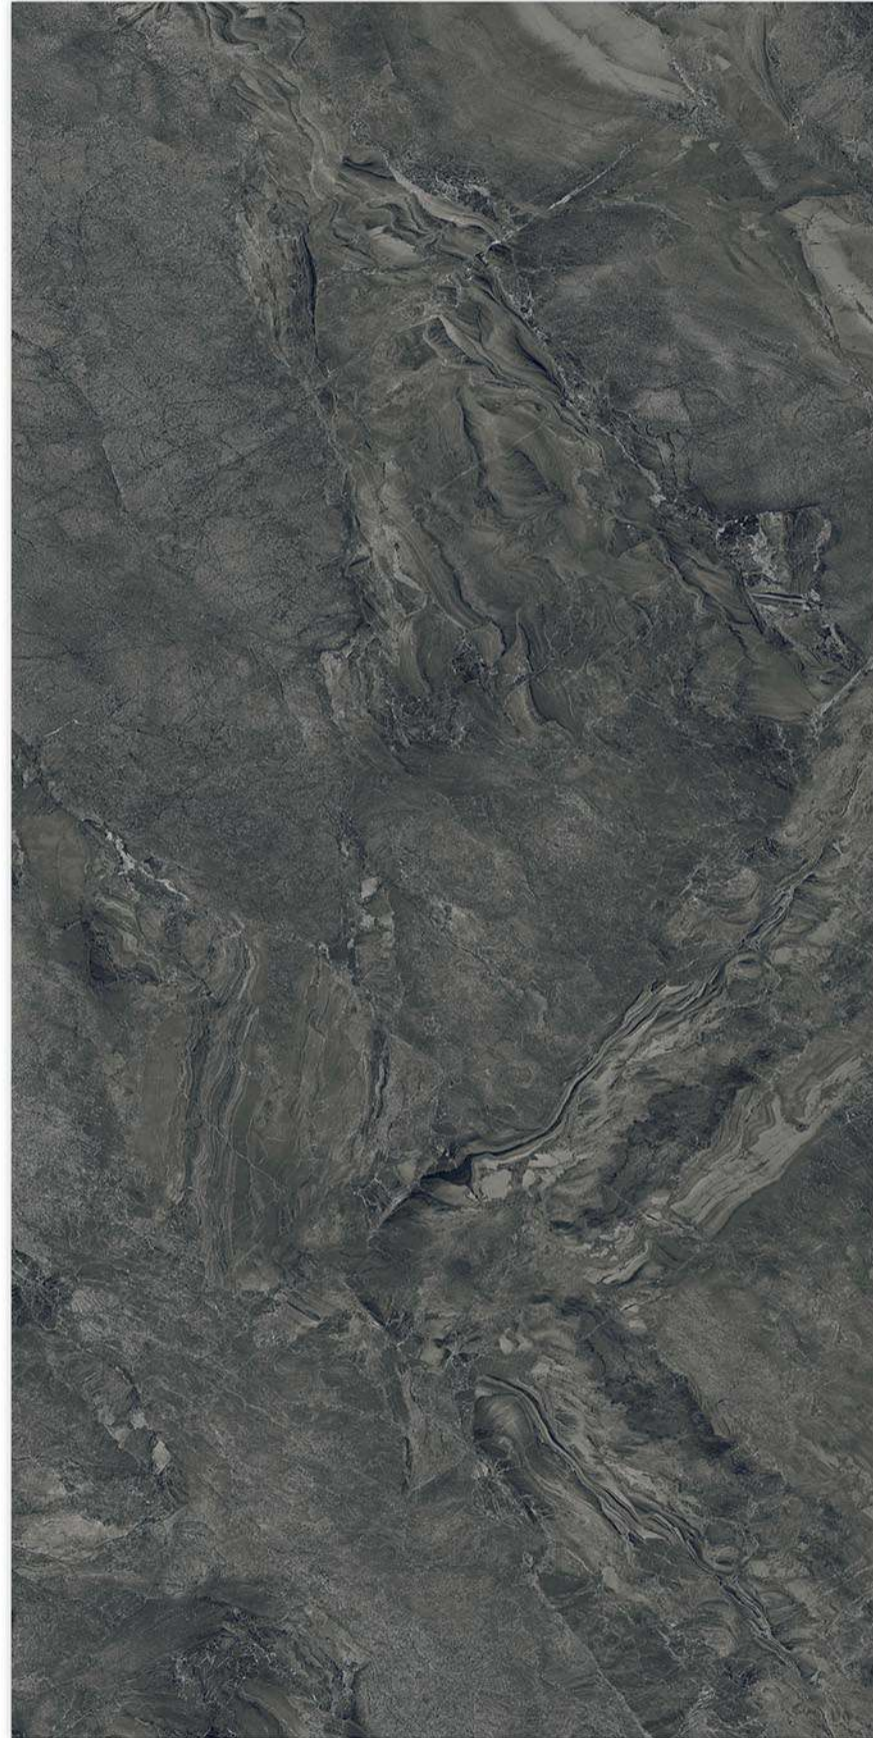

Glazed
**Vitrifide
Tiles**

Surface: Glossy

MORROCO BLACK

600X600MM | 600X1200MM

Surface: Glossy

MORROCO WHITE

600X600MM | 600X1200MM

SCRATCH & IMPACT RESISTANT