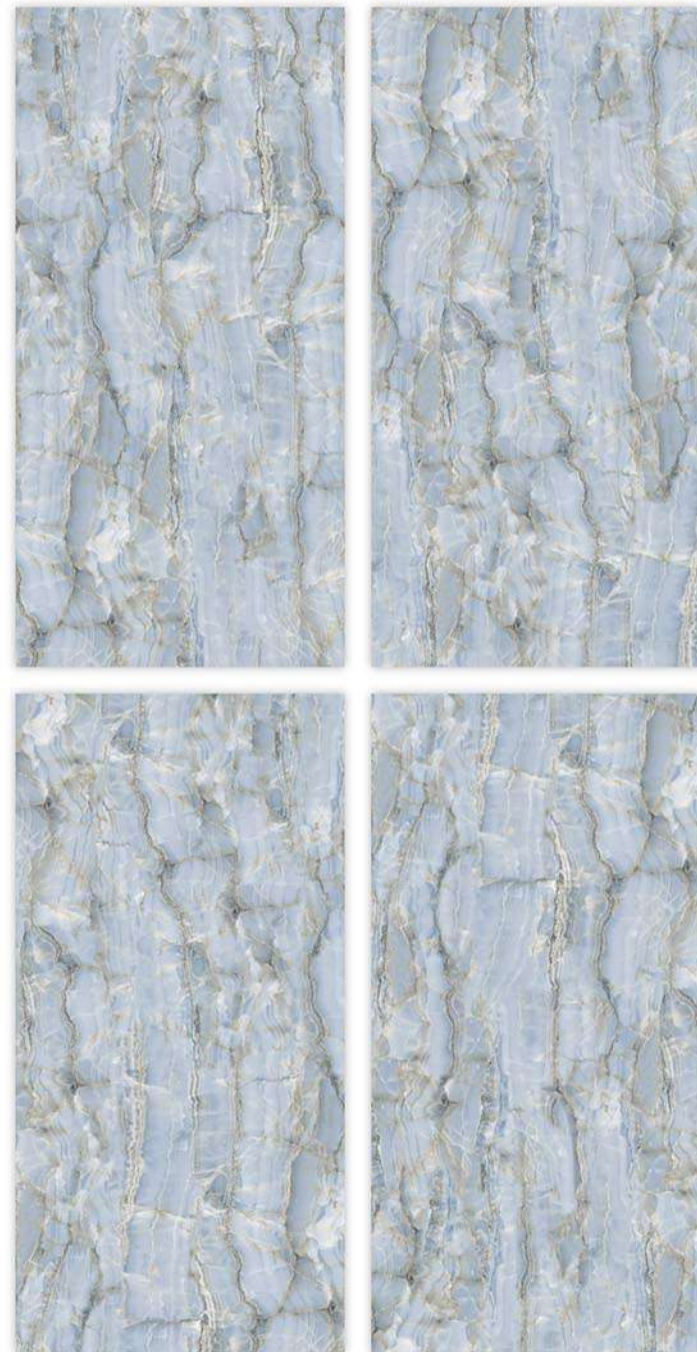

UNALTERABLE TO UV RAYS

RESISTANT TO STAINS

EASY TO CLEAN

COLOR STABILITY

TAILORED DESIGN

WATER RESISTANT

Glazed
**Vitrifide
Tiles**

Surface: Glossy