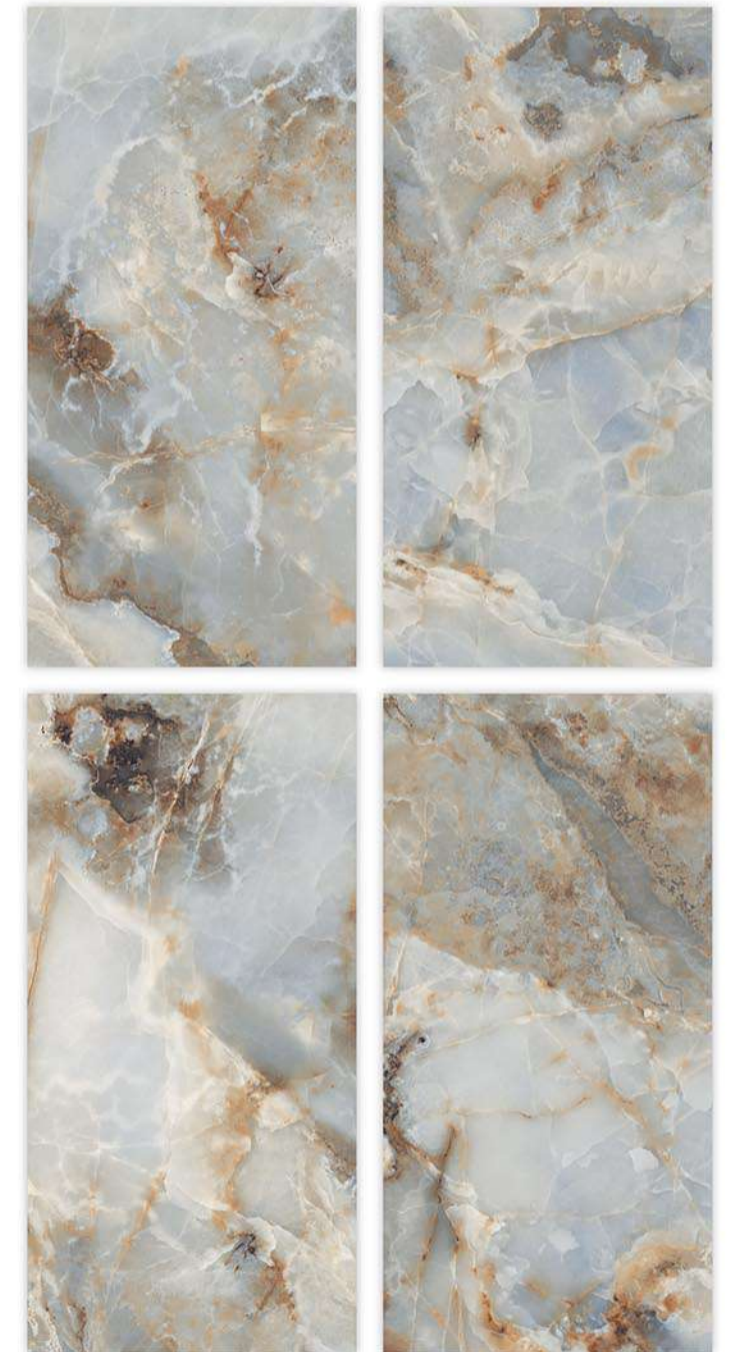

Surface: Glossy