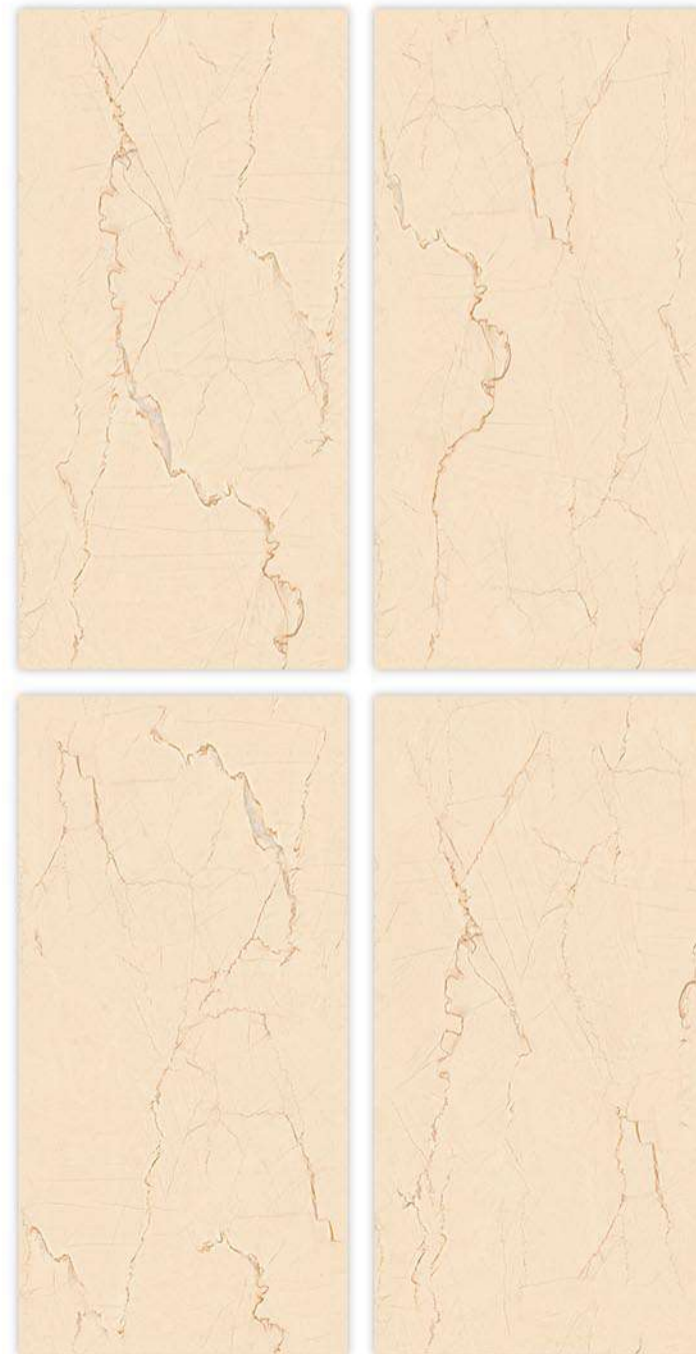

EASY TO CLEAN

COLOR STABILITY

TAILORED DESIGN

WATER RESISTANT

Glazed
**Vitrifide
Tiles**

Surface: Glossy

SLETY BROWN

600X600MM | 600X1200MM