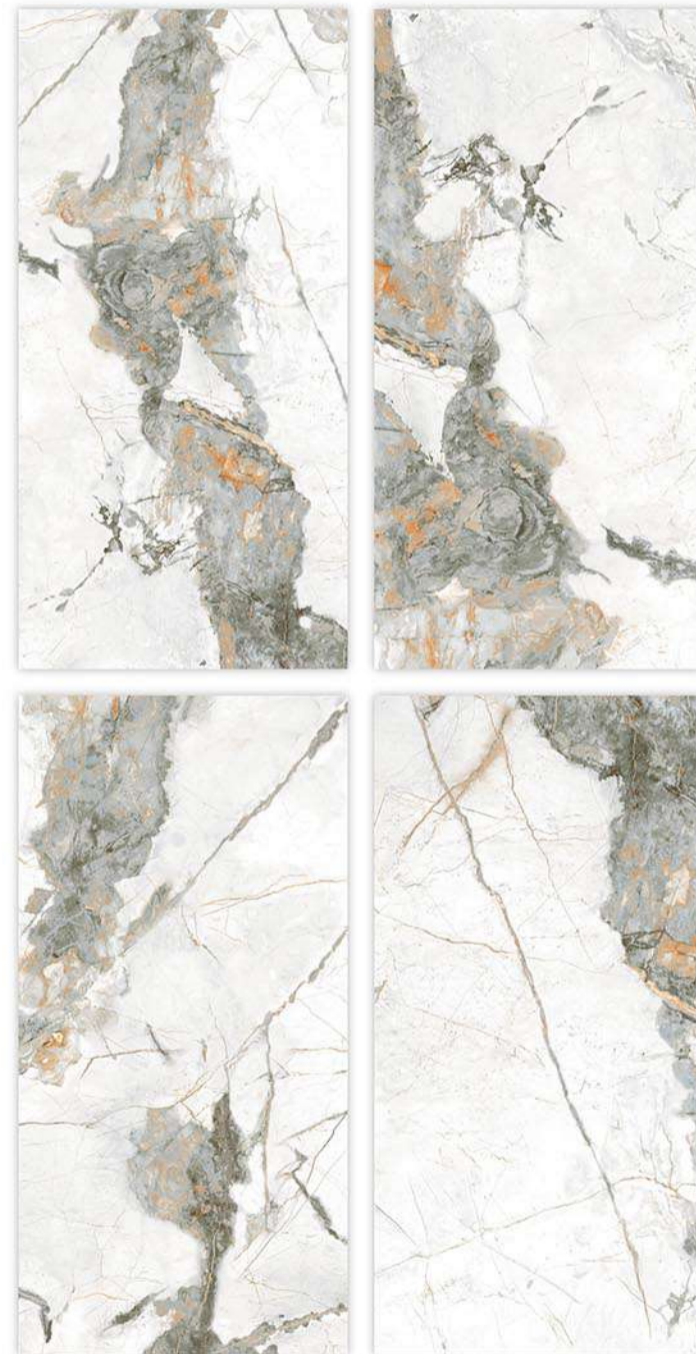

TAILORED DESIGN

WATER RESISTANT

Glazed
**Vitrifide
Tiles**

Surface: Glossy

CUARZO GREEN

600X600MM | 600X1200MM

Surface: Glossy

CUARZO GREY