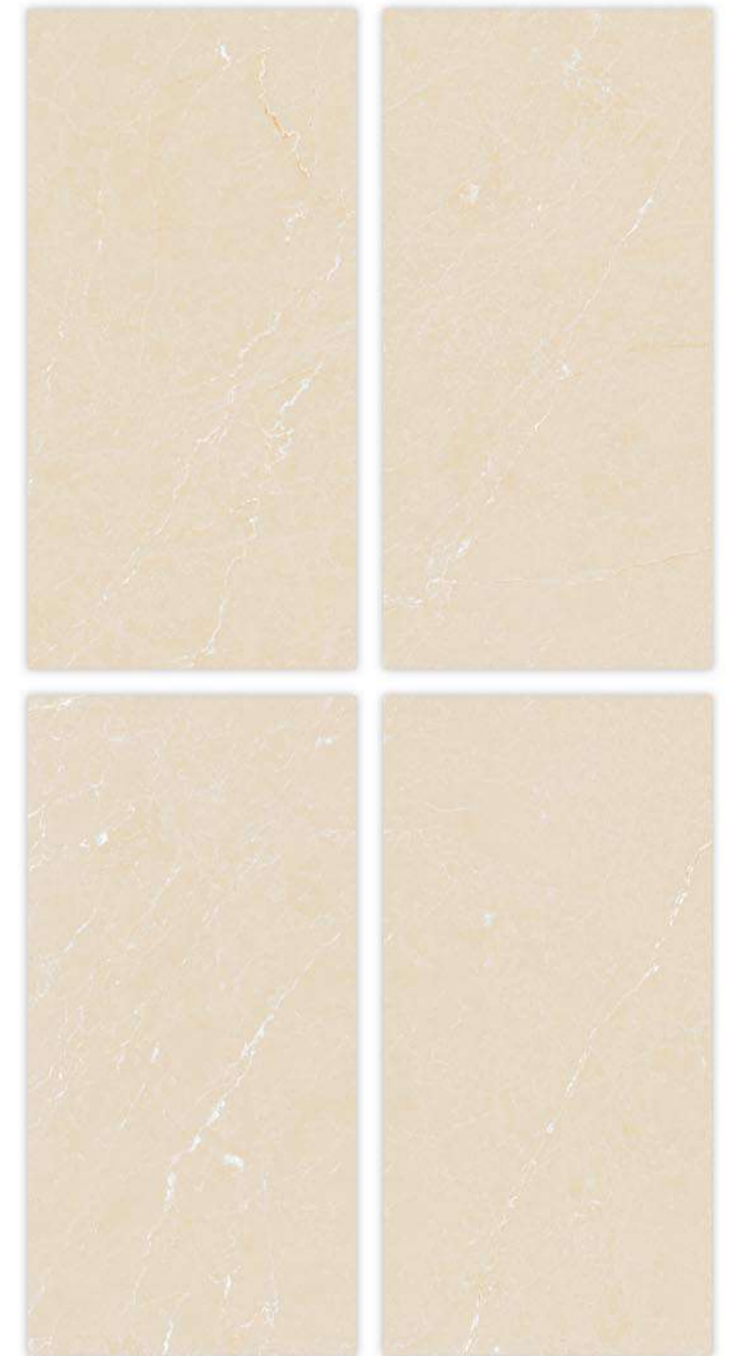

Surface: Glossy