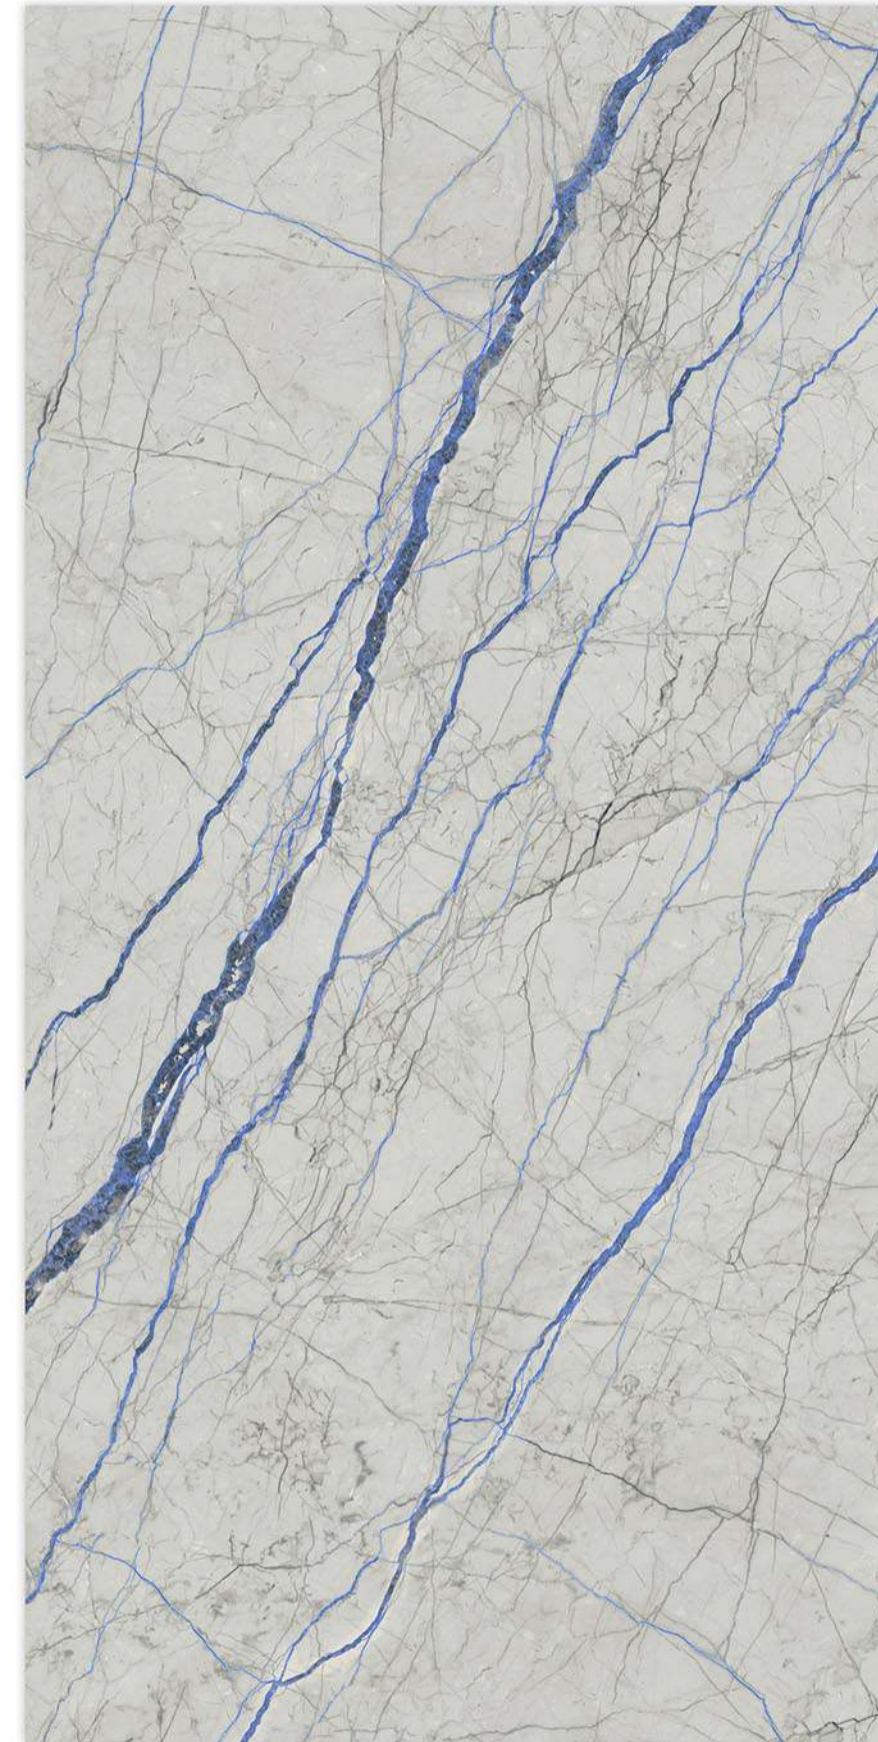

SCRATCH & IMPACT RESISTANT

DIMENSIONAL STABILITY

UNALTERABLE TO UV RAYS

RESISTANT TO STAINS

EASY TO CLEAN

COLOR STABILITY

TAILORED DESIGN

WATER RESISTANT

Glazed
**Vitrifide
Tiles**

Surface: Glossy

ALESSIA BEIGE

600X600MM | 600X1200MM

Surface: Glossy

ALLURE GREY

600X600MM | 600X1200MM