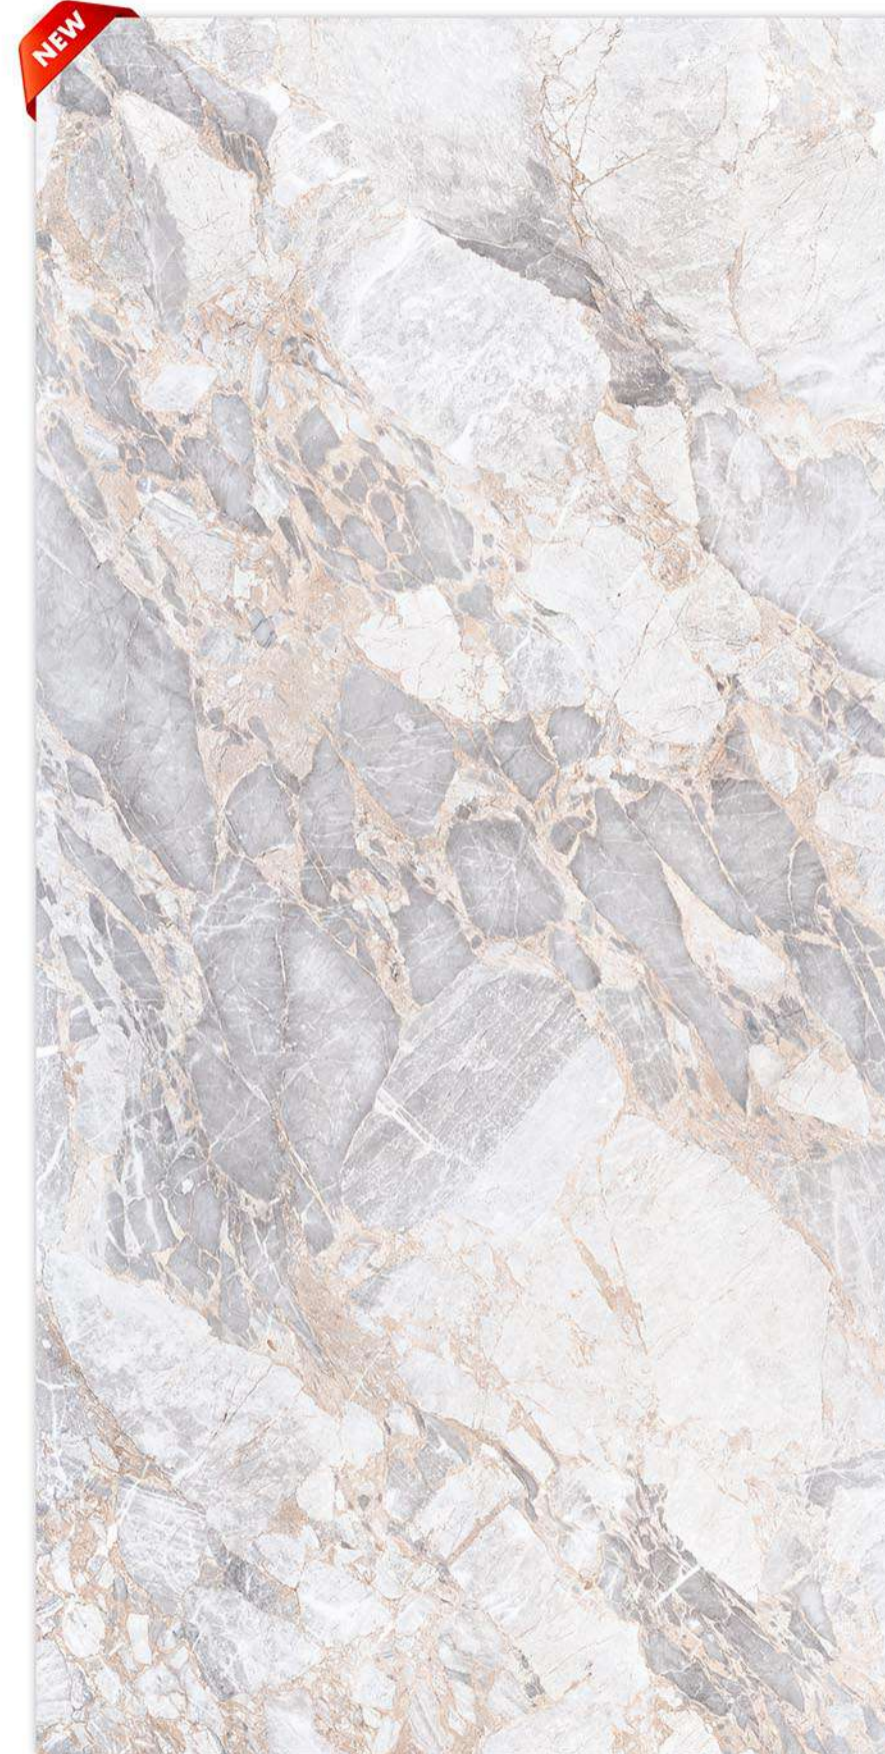

SCRATCH & IMPACT RESISTANT

DIMENSIONAL STABILITY

UNALTERABLE TO UV RAYS

RESISTANT TO STAINS

EASY TO CLEAN

COLOR STABILITY

TAILORED DESIGN

WATER RESISTANT

Glazed
**Vitrifide
Tiles**

Surface: Glossy

ATHENS BLUE

600X600MM | 600X1200MM

Surface: Glossy

JULIET BLUE

600X600MM | 600X1200MM