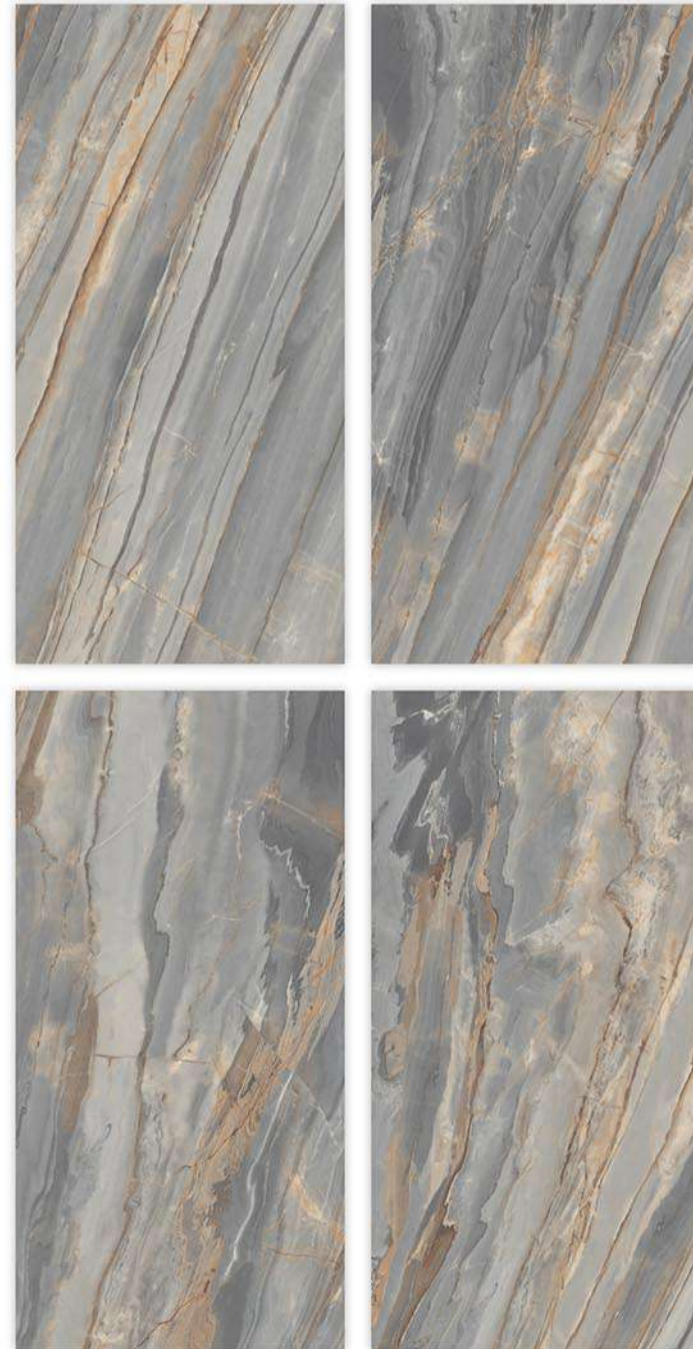

UNALTERABLE TO UV RAYS

RESISTANT TO STAINS

EASY TO CLEAN

COLOR STABILITY

TAILORED DESIGN

WATER RESISTANT

Glazed
**Vitrifide
Tiles**

Surface: Glossy

RESISTANT TO STAINS

EASY TO CLEAN

COLOR STABILITY

TAILORED DESIGN

WATER RESISTANT

Glazed
**Vitrifide
Tiles**

Surface: Glossy

STREK CREMA