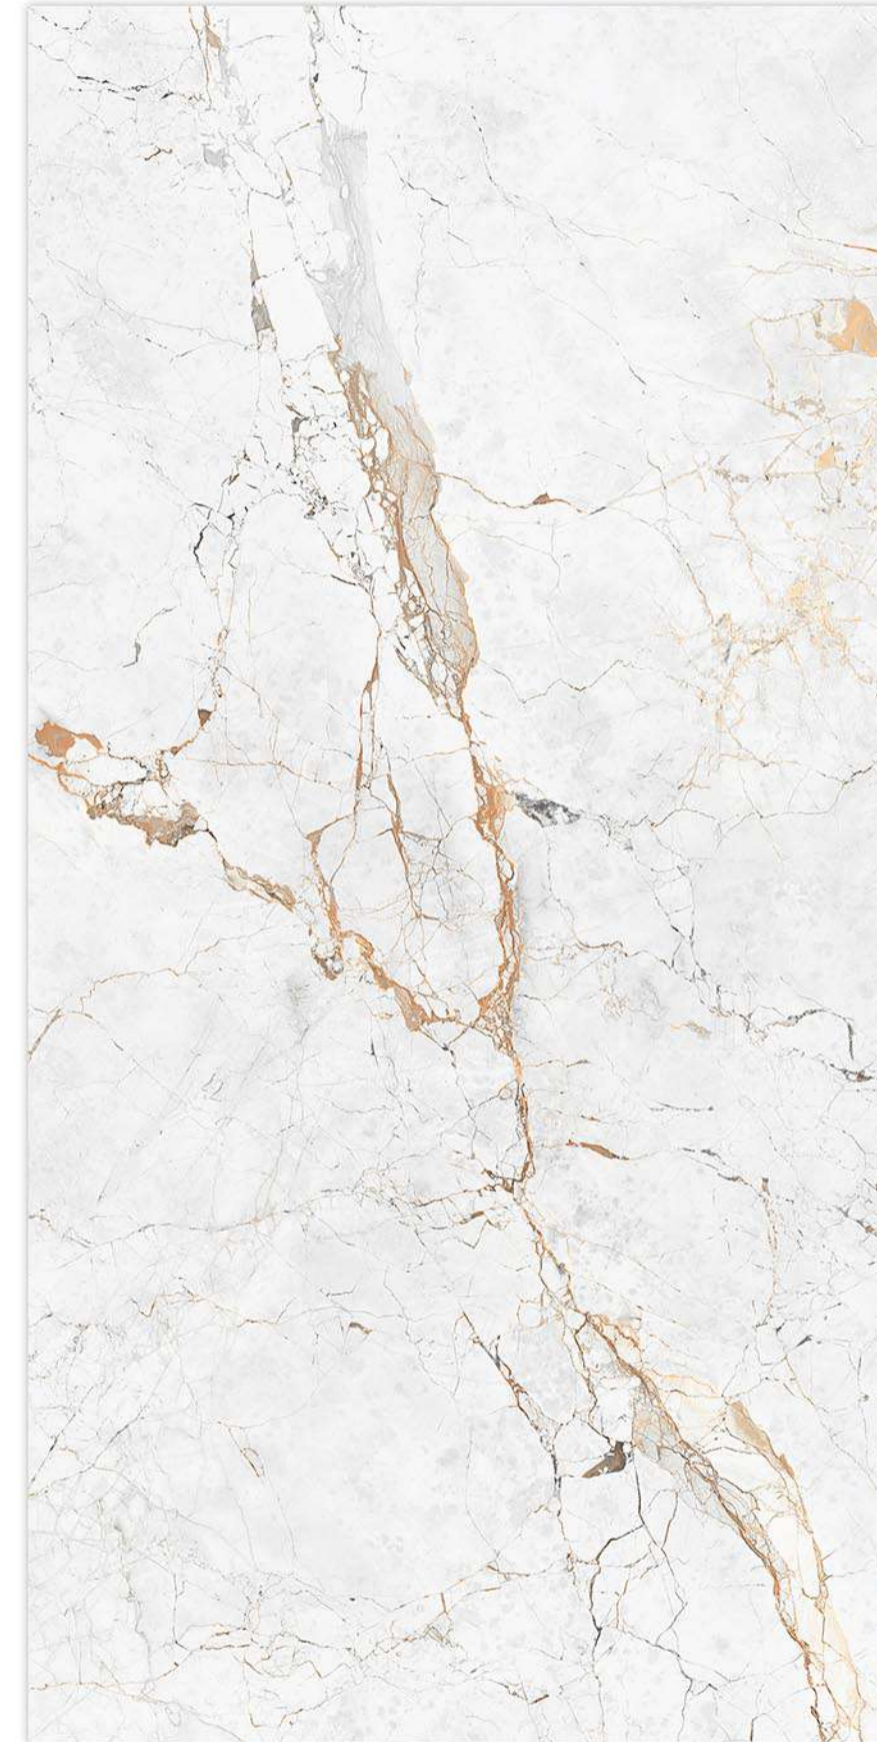

EASY TO CLEAN

COLOR STABILITY

TAILORED DESIGN

WATER RESISTANT

Glazed **Vitrifide Tiles**

Surface: Glossy

VIVANTO GRAY

600X600MM | 600X1200MM