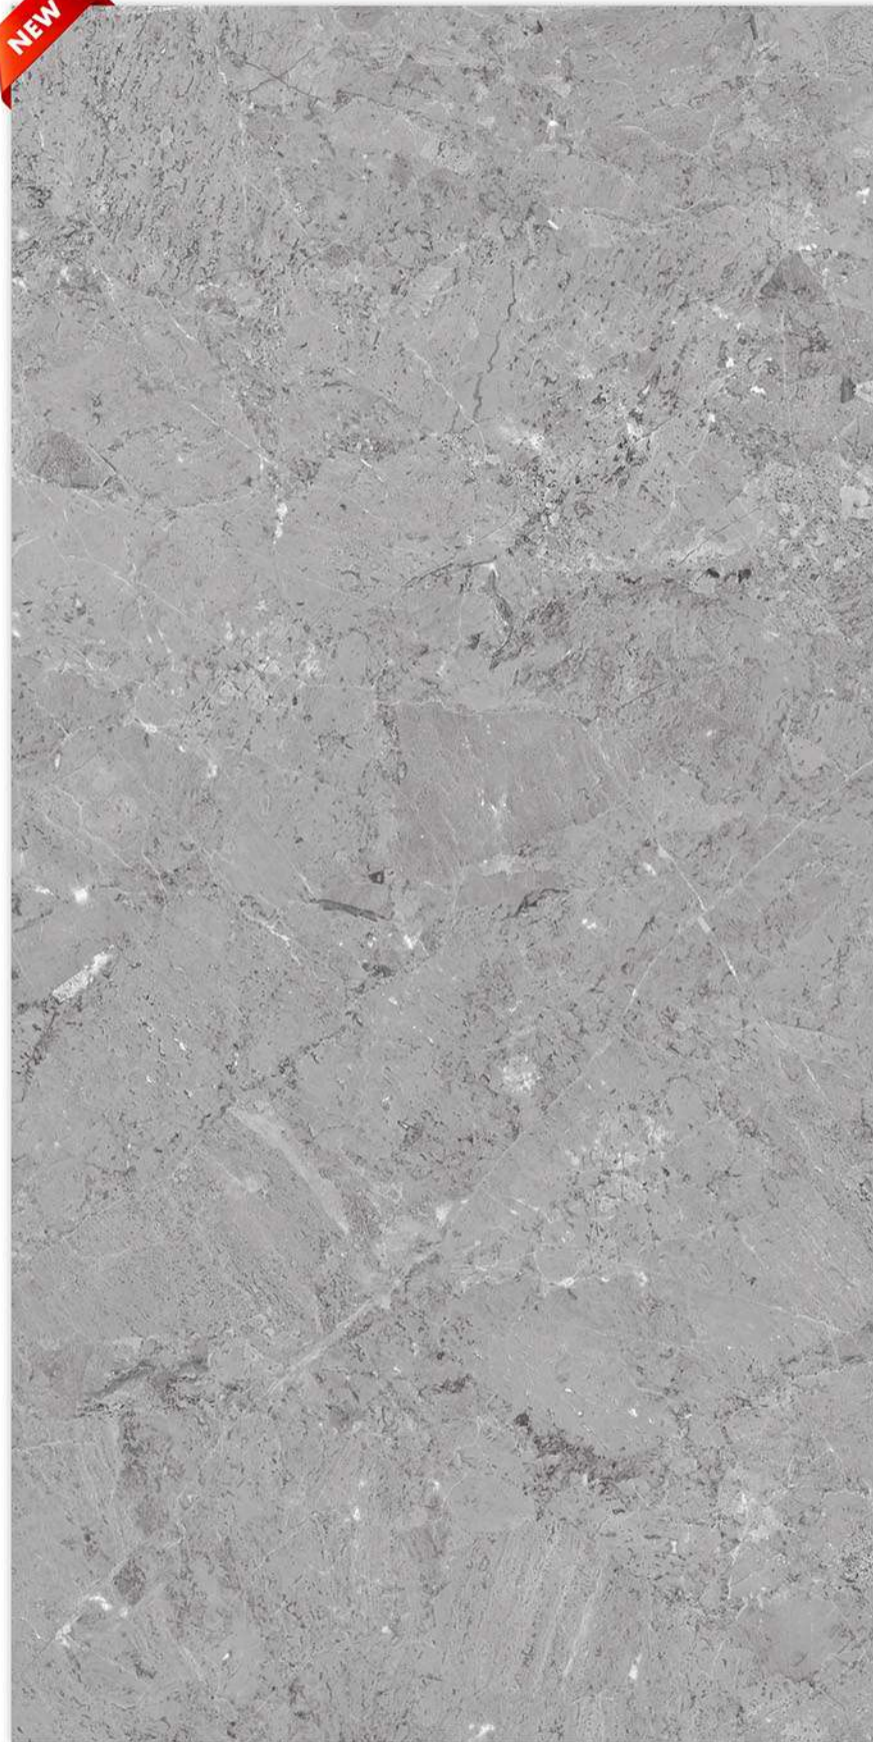

SCRATCH & IMPACT RESISTANT

DIMENSIONAL STABILITY

UNALTERABLE TO UV RAYS

RESISTANT TO STAINS

EASY TO CLEAN

COLOR STABILITY

TAILORED DESIGN

WATER RESISTANT

NEW