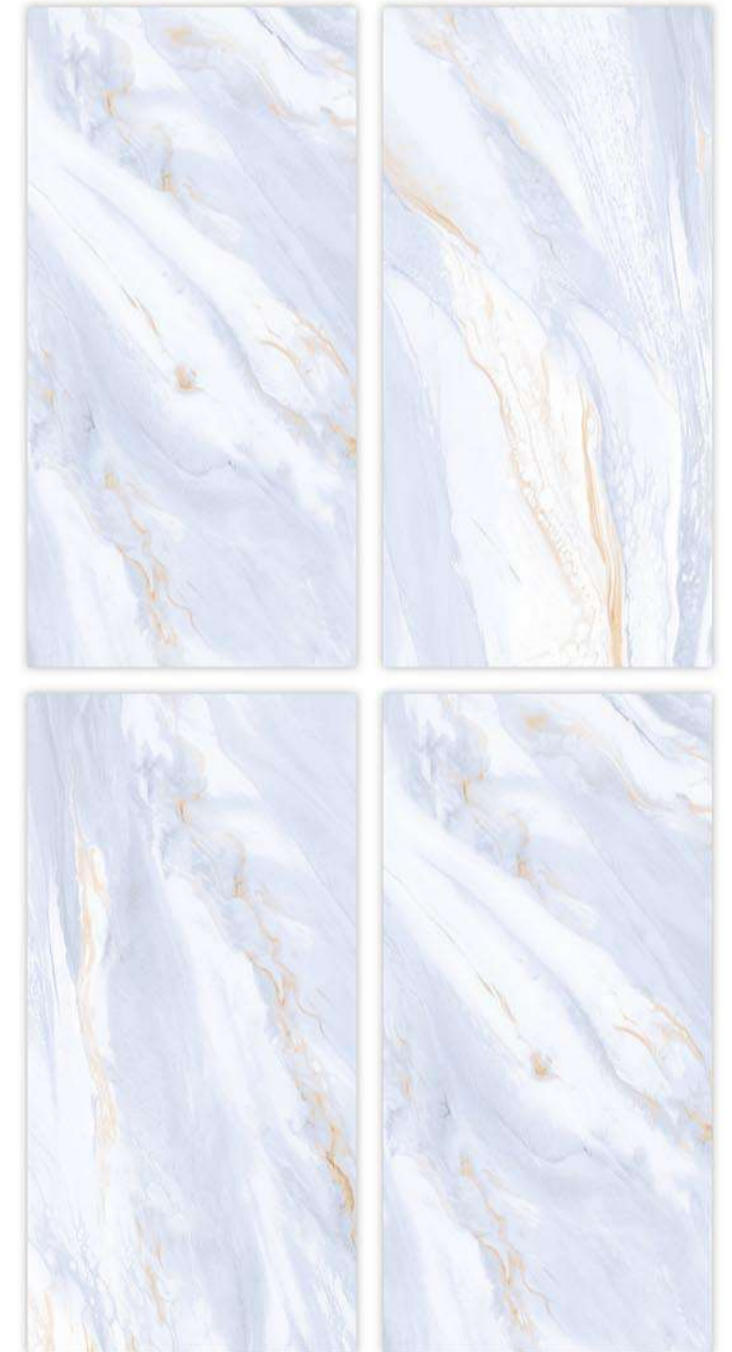

Surface: Glossy