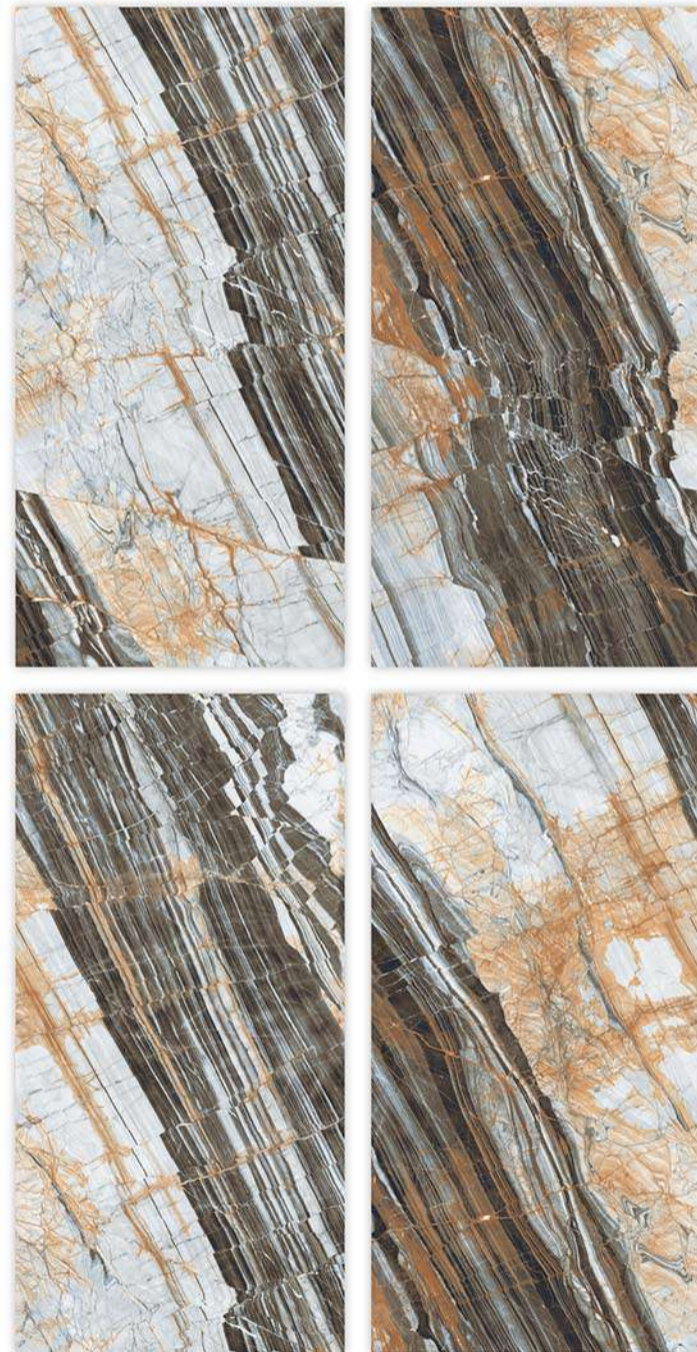

TAILORED DESIGN

WATER RESISTANT

Glazed Vitrifide Tiles

Surface: Glossy

CORTECCIA SKY

600X600MM | 600X1200MM

Surface: Glossy

CORTECCIA SKY LIGHT