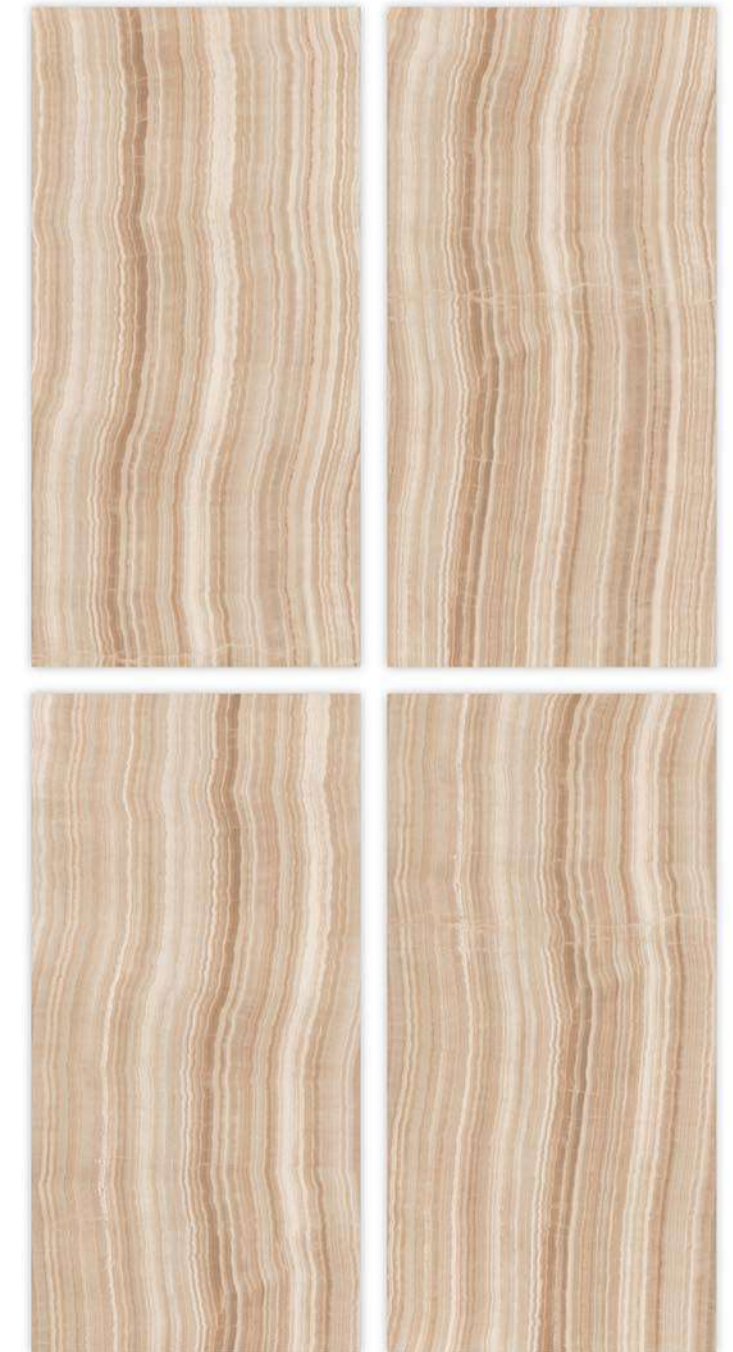

Surface: Glossy