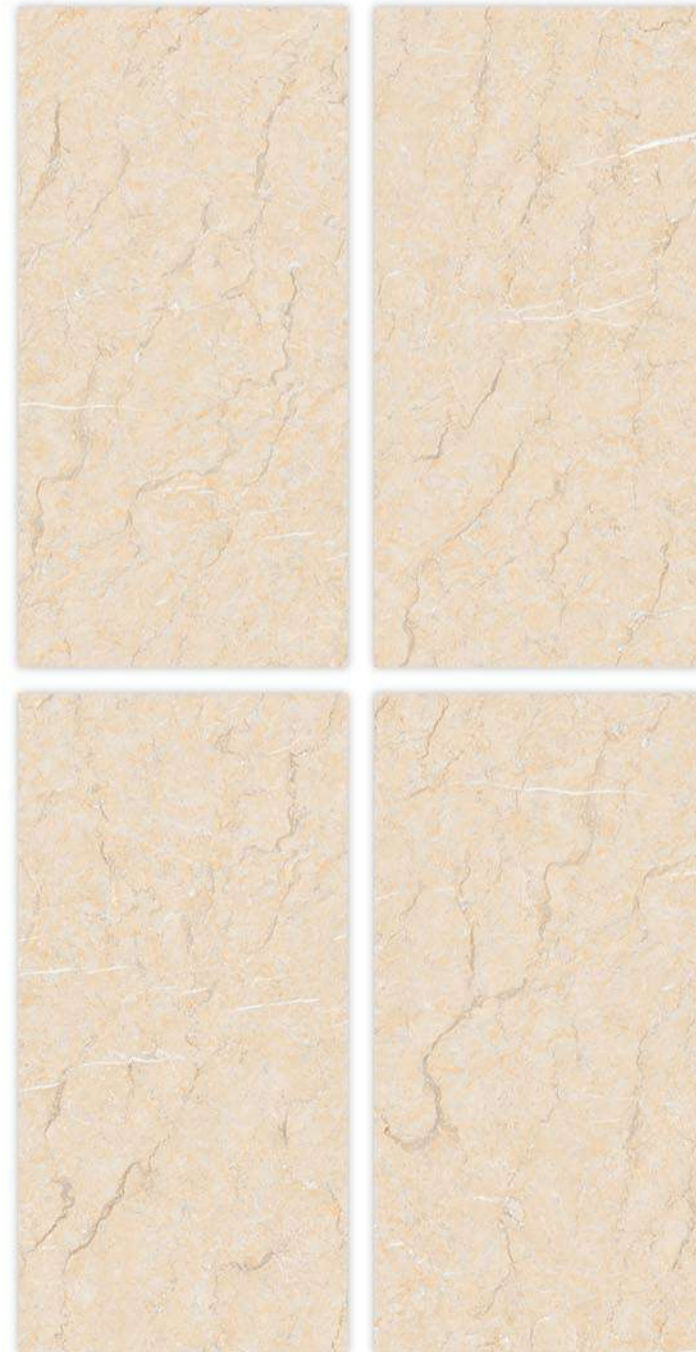

Glazed
**Vitrifide
Tiles**

Surface: Glossy

DOVER BEIGE

600X600MM | 600X1200MM