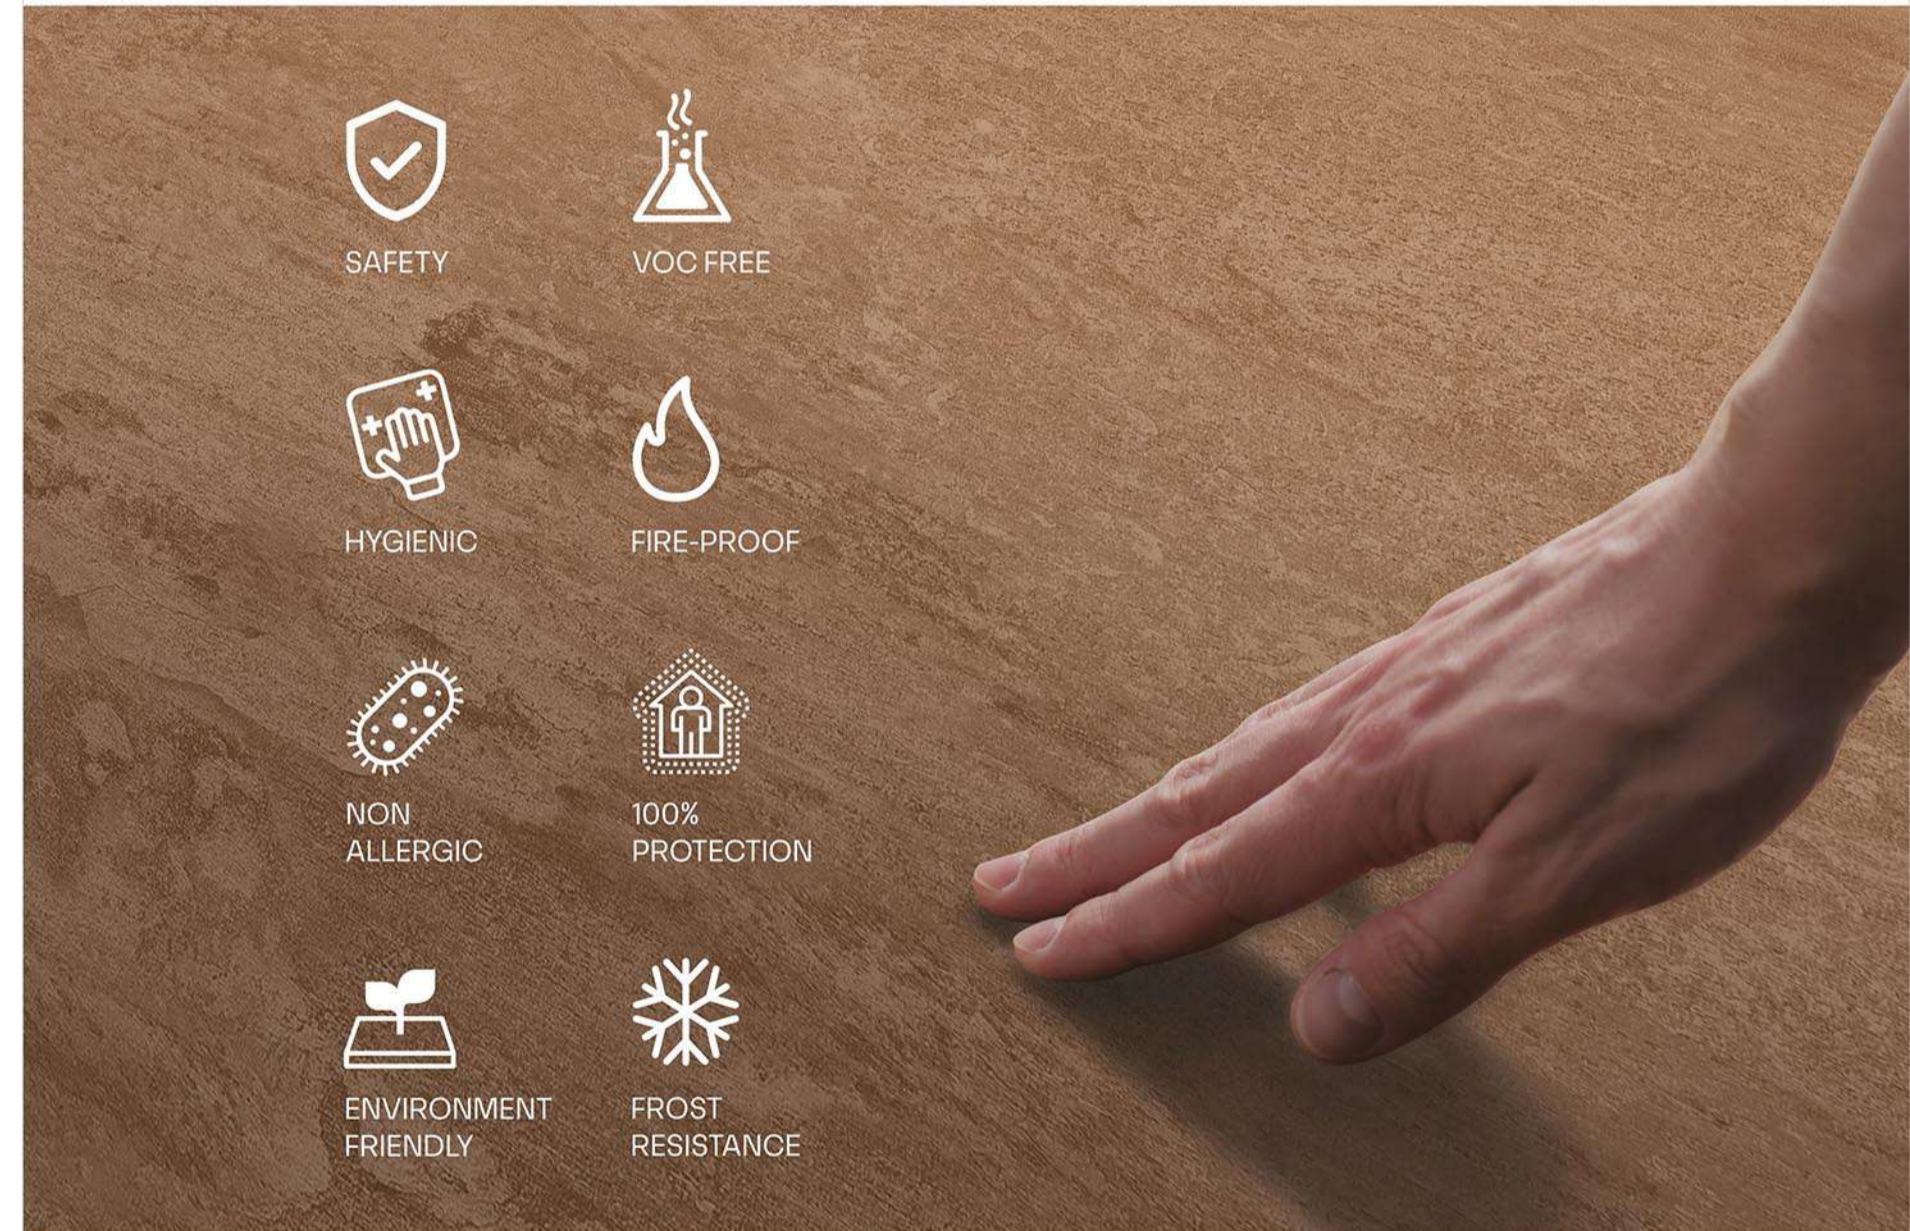

FEATURES AND BENEFITS

Unmatched features, Allowing your Creativity to thrive

Explore our surfaces' exceptional features that ensure longevity and safety. With exceptional durability, they're built to withstand the test of time. Whether it's frost-resistant for outdoor installations or fireproof for enhanced indoor safety, our surfaces are engineered to meet your design aspirations. Water-resistant properties make them perfect for wet areas, combining style with practicality.