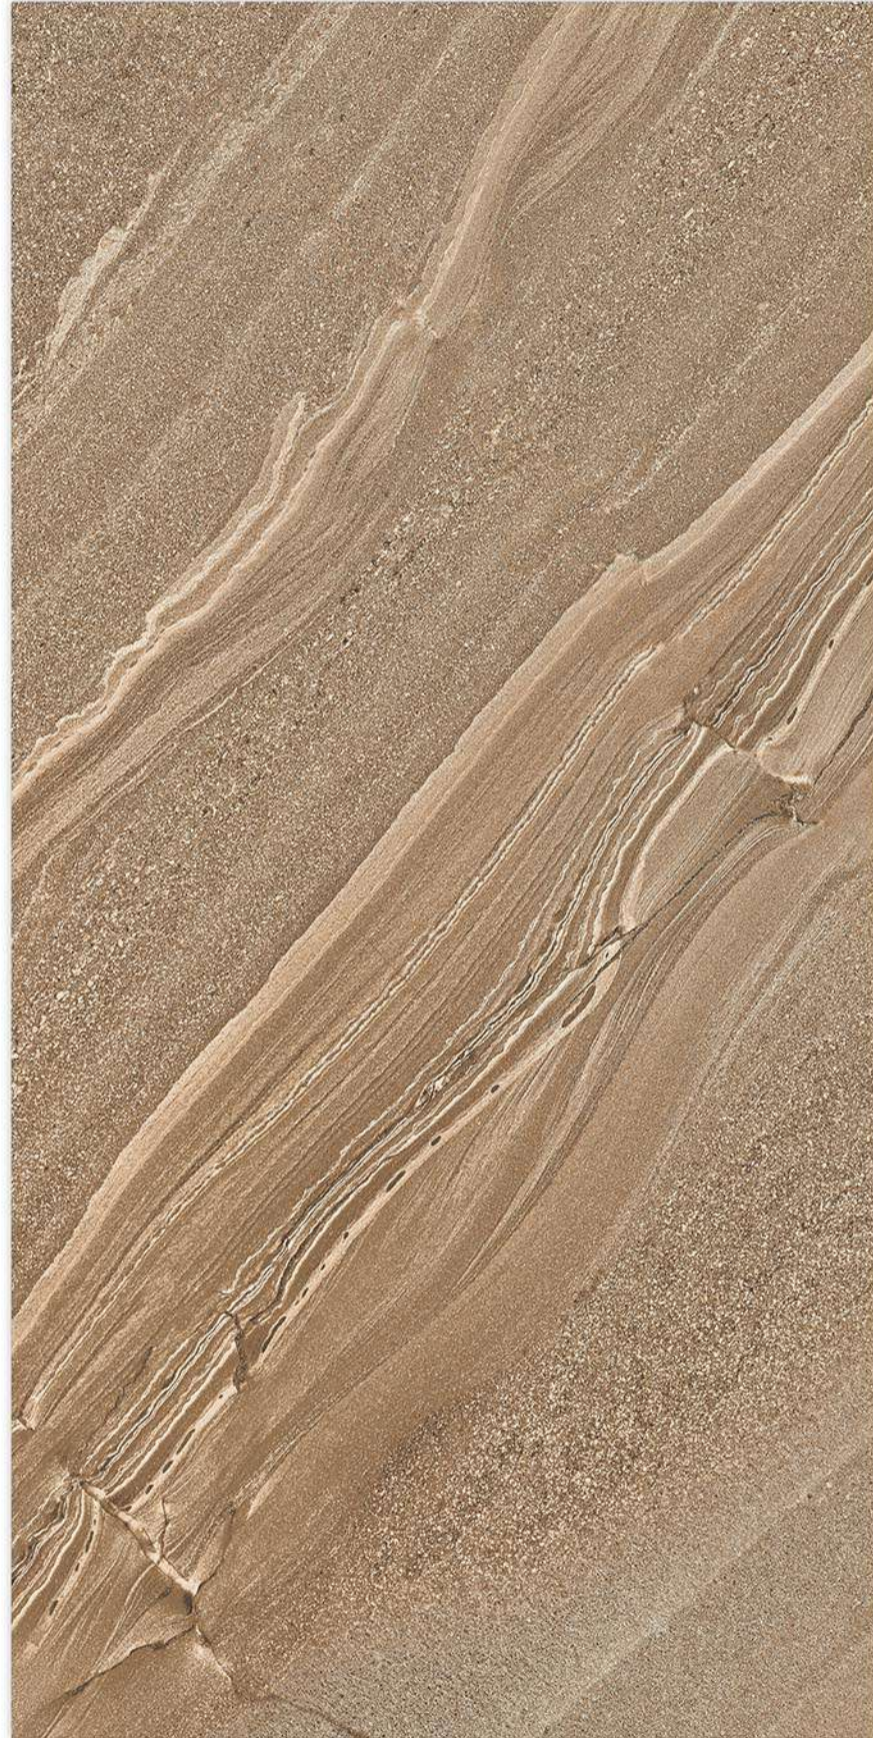

RESISTANT TO STAINS

EASY TO CLEAN

COLOR STABILITY

TAILORED DESIGN

WATER RESISTANT

Glazed
**Vitrifide
Tiles**

Surface: Glossy

VIVANTO CHOCO