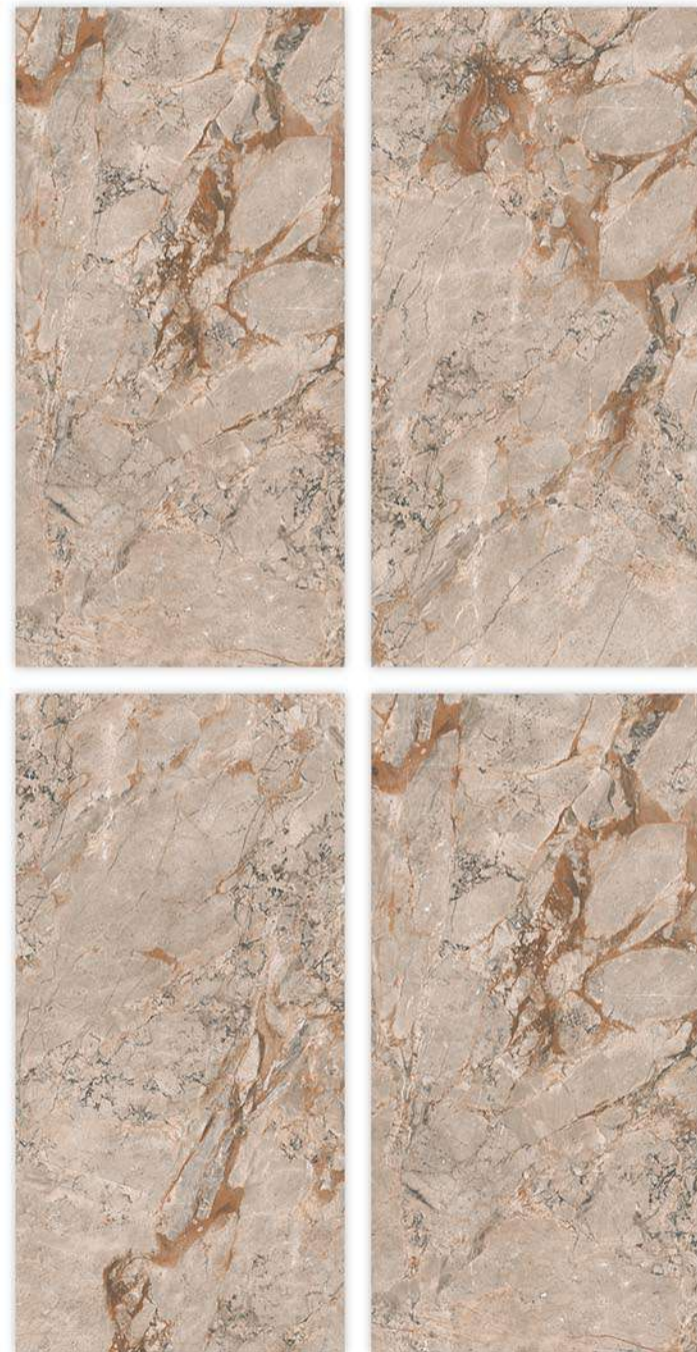

Glazed
**Vitrified
Tiles**

Surface: Glossy

600X600MM | 600X1200MM