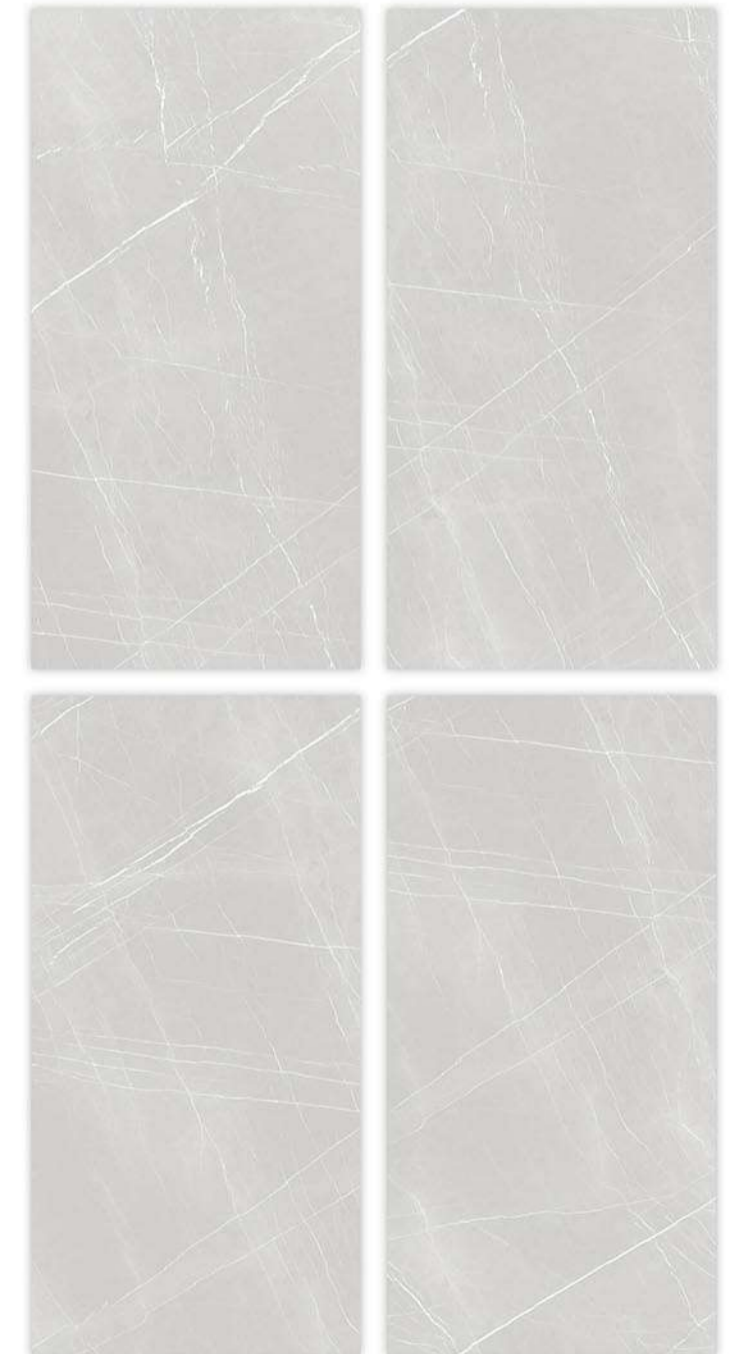

Surface: Glossy