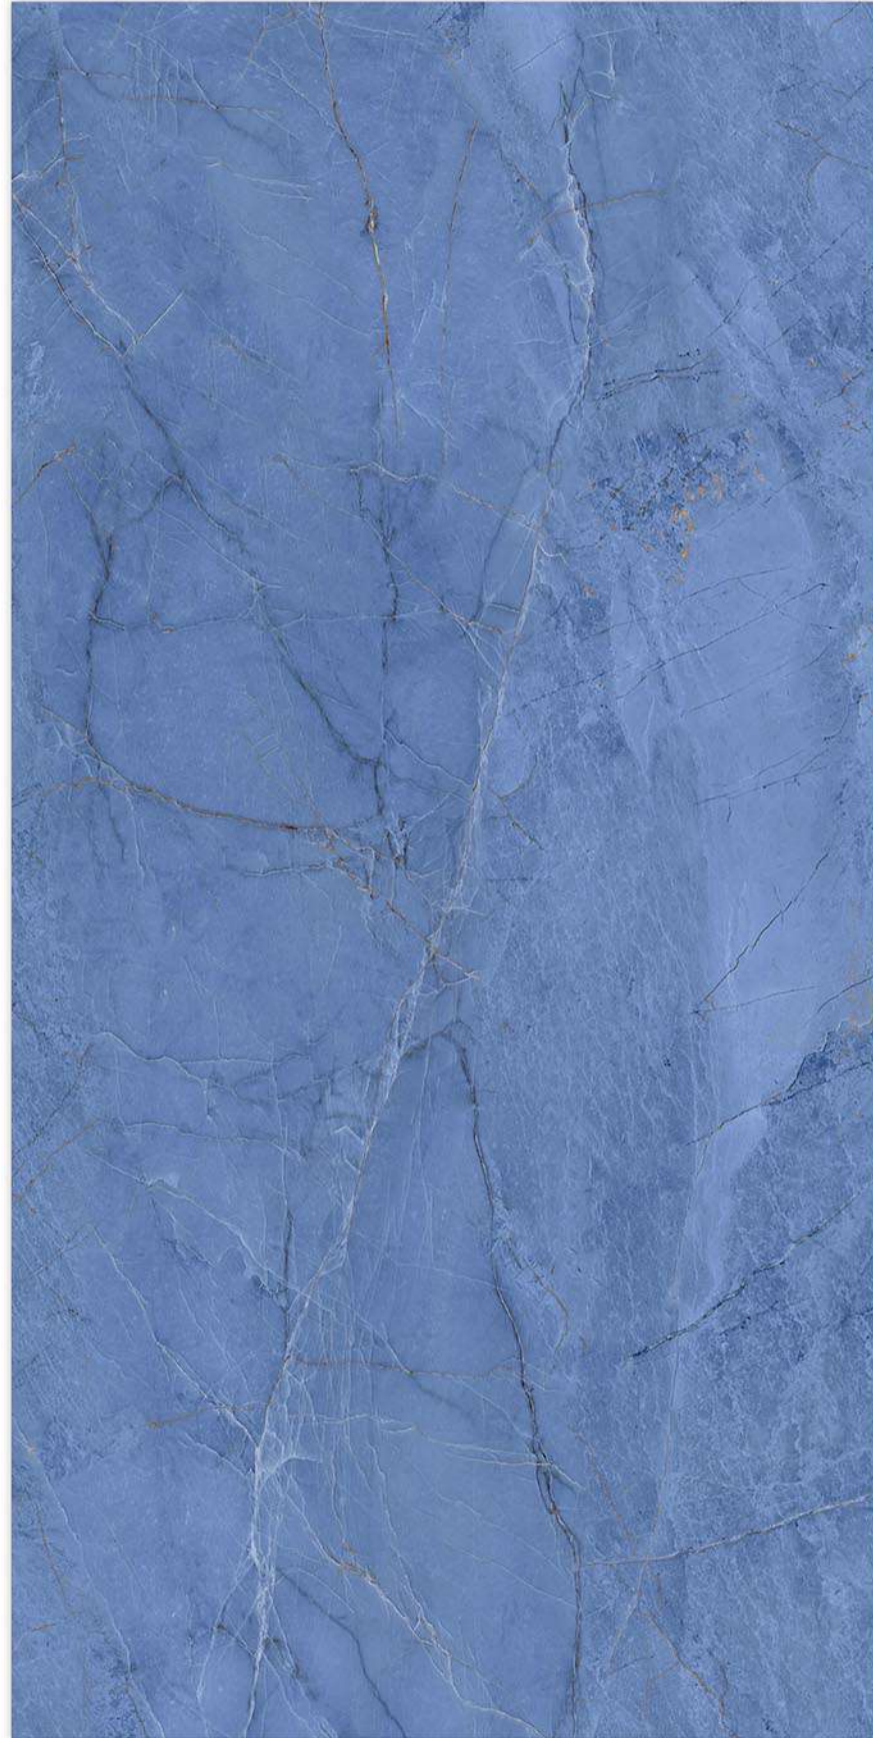

WILSON BLUE

SCRATCH & IMPACT RESISTANT

DIMENSIONAL STABILITY

UNALTERABLE TO UV RAYS

RESISTANT TO STAINS

EASY TO CLEAN

COLOR STABILITY

TAILORED DESIGN

WATER RESISTANT