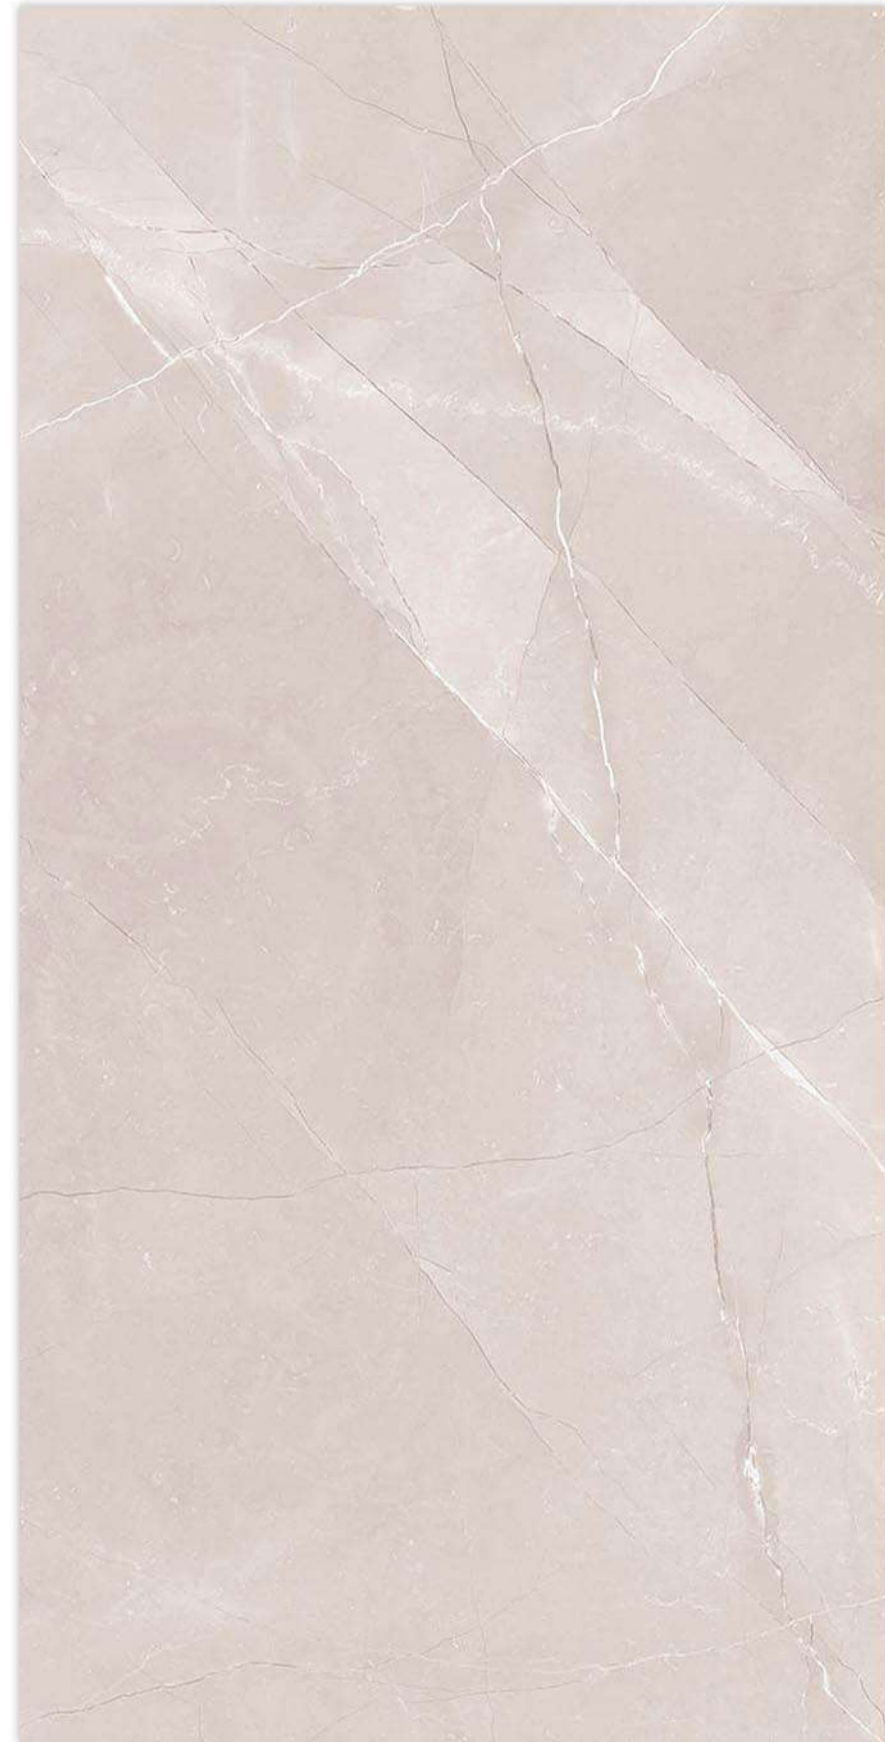

UNALTERABLE TO UV RAYS

RESISTANT TO STAINS

EASY TO CLEAN

COLOR STABILITY

TAILORED DESIGN

WATER RESISTANT

Glazed
**Vitrifide
Tiles**

Surface: Glossy