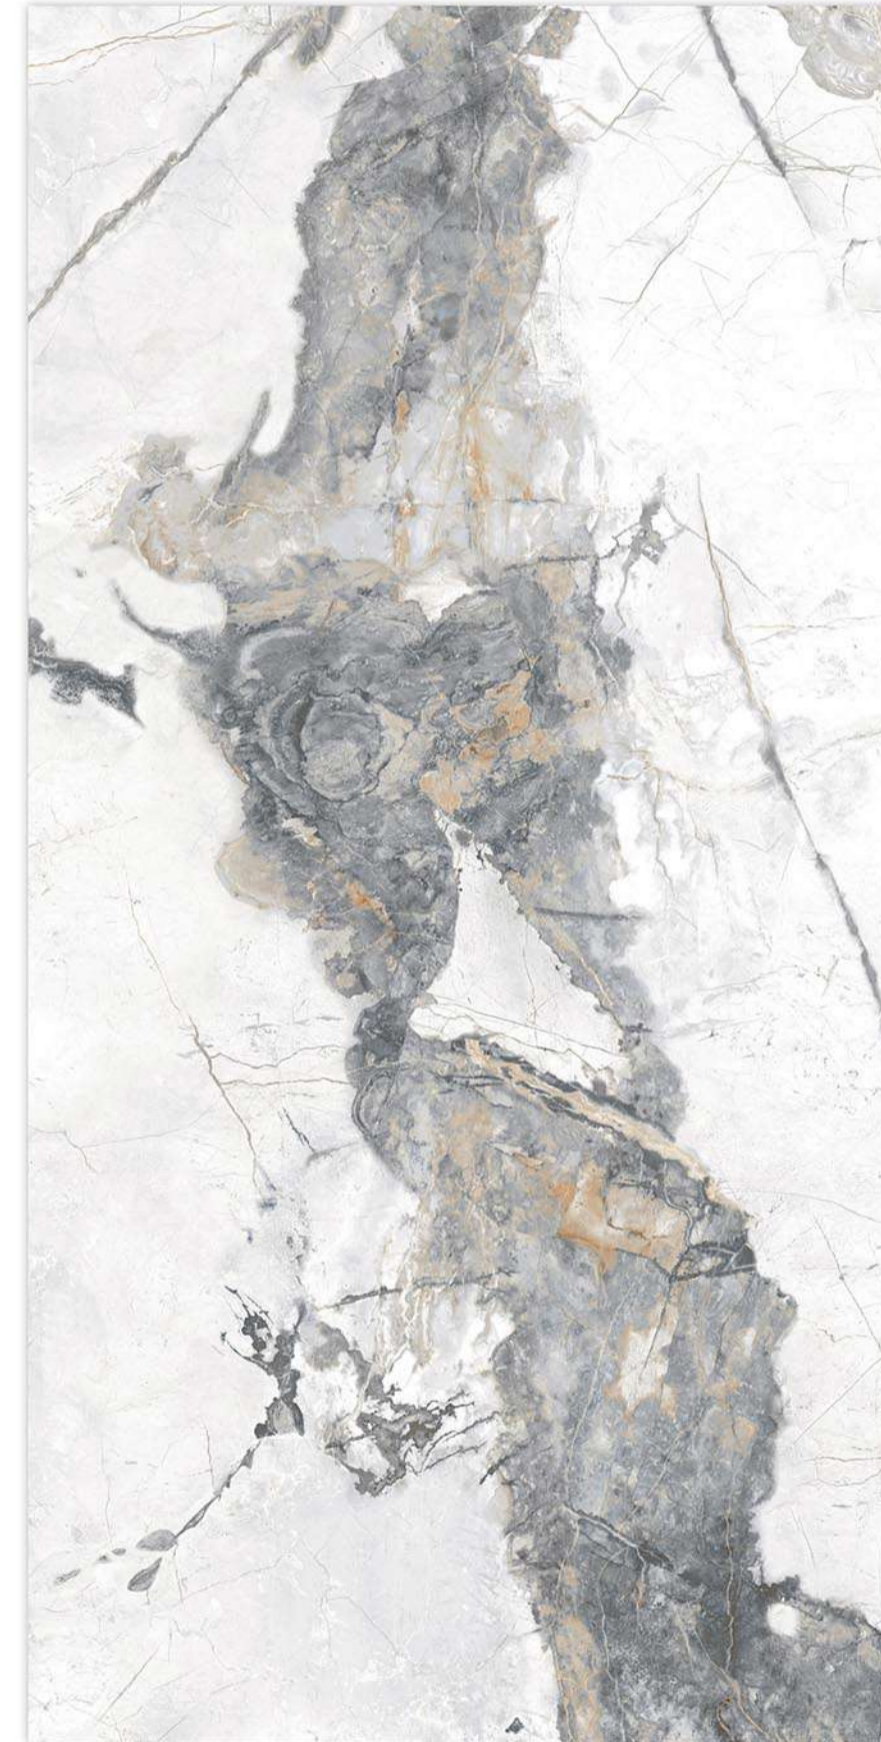

TAILORED DESIGN

WATER RESISTANT

Glazed
**Vitrifide
Tiles**

Surface: Glossy

CUARZO GREEN

600X600MM | 600X1200MM

Surface: Glossy

CUARZO GREY