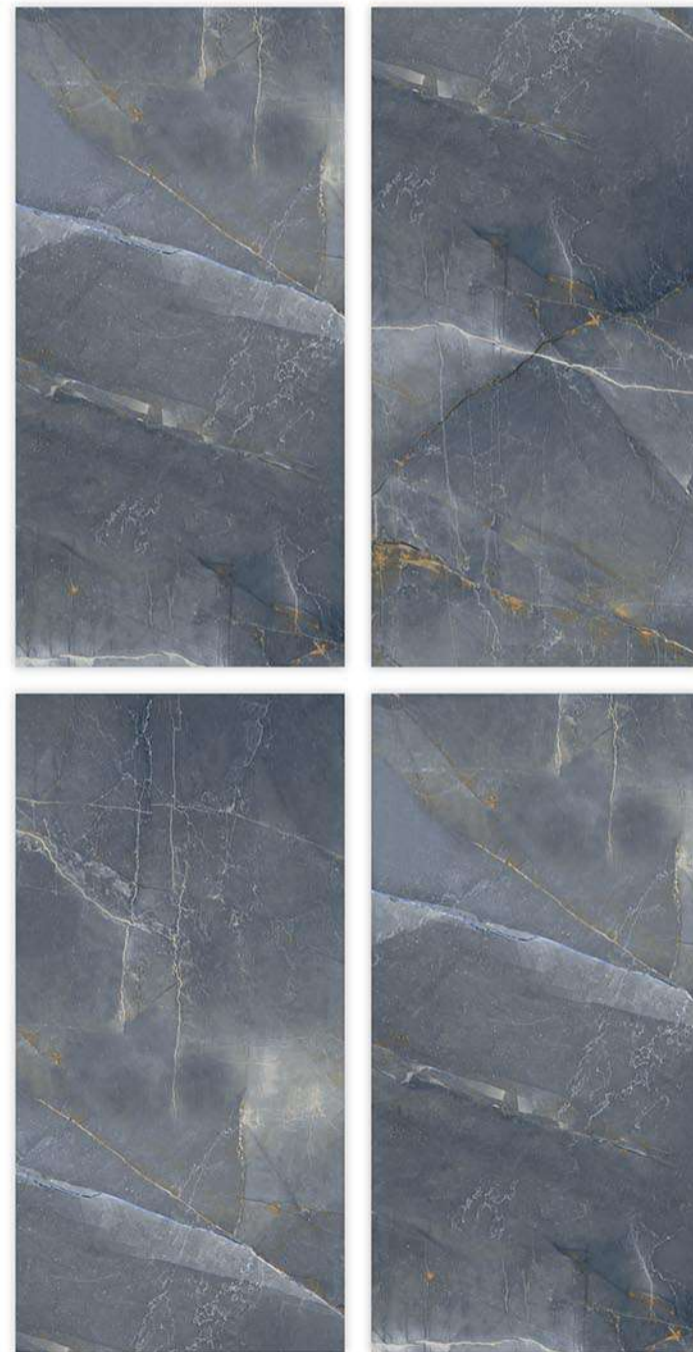

Glazed
**Vitrifide
Tiles**

Surface: Glossy

COLUMBES BLUE

600X600MM | 600X1200MM