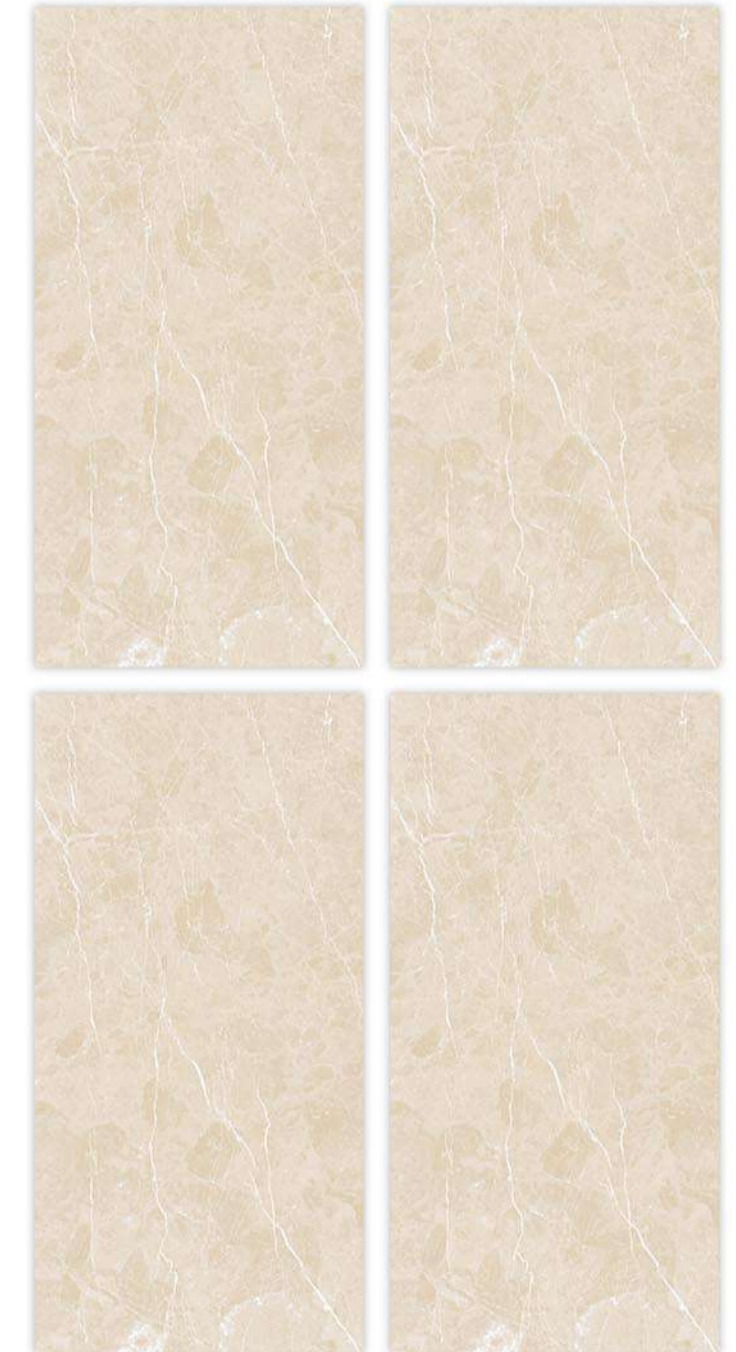

TAILORED DESIGN

WATER RESISTANT

Glazed
**Vitrifide
Tiles**

Surface: Glossy

ARIZONA BROWN

600X600MM | 600X1200MM

Surface: Glossy

ARIZONA CREMA