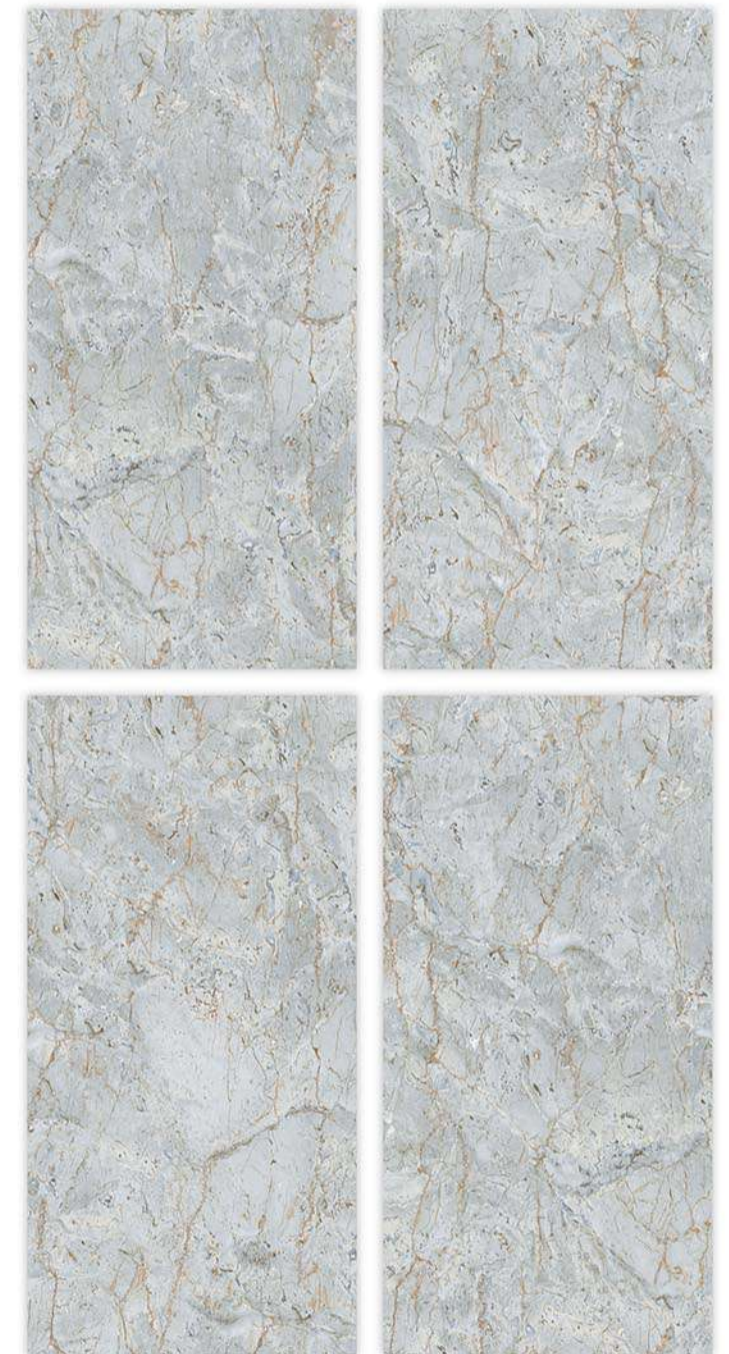

TAILORED DESIGN

WATER RESISTANT

Glazed
**Vitrifide
Tiles**

Surface: Glossy

OLYMPO ORENJE

600X600MM | 600X1200MM

Surface: Glossy

ONIRA GREEN LIGHT