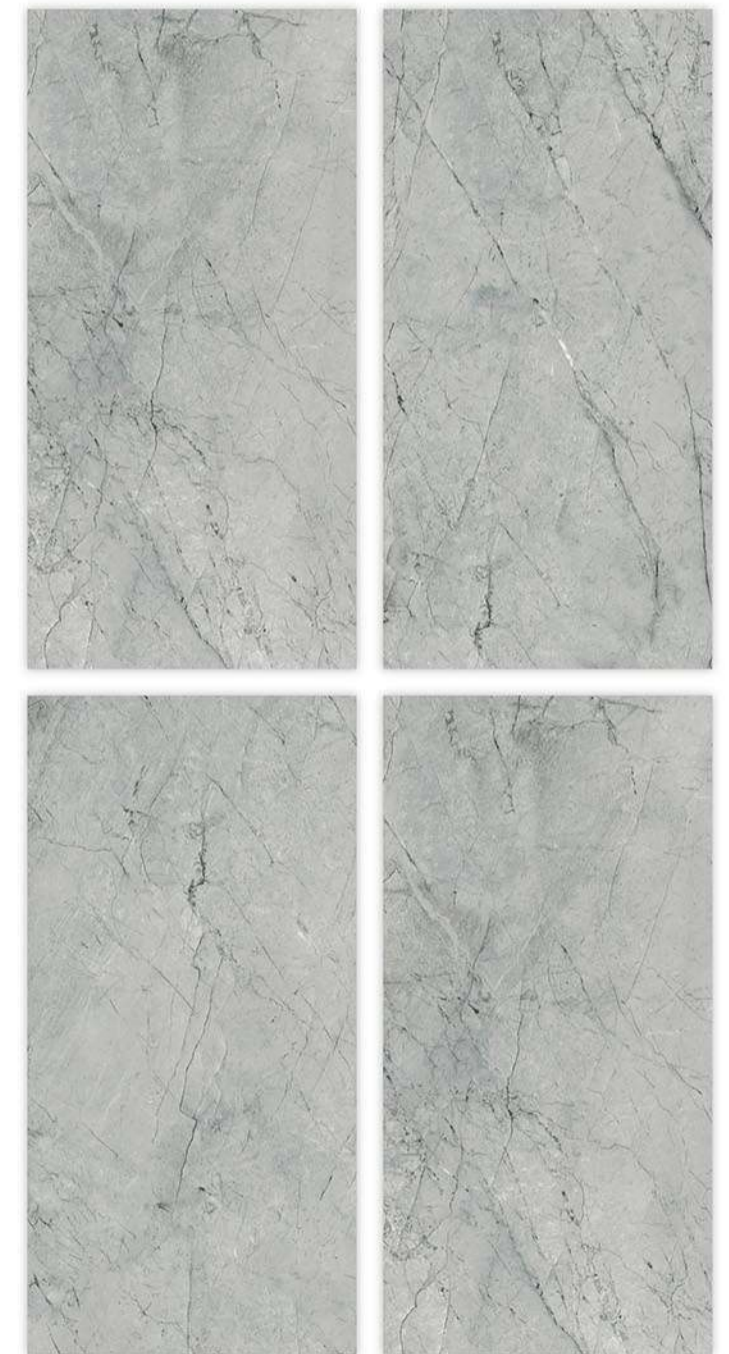

WATER RESISTANT

Glazed
**Vitrifide
Tiles**

Surface: Glossy

MONALISA BRONZ

600X600MM | 600X1200MM

Surface: Glossy

MONALISA GRAY

600X600MM | 600X1200MM