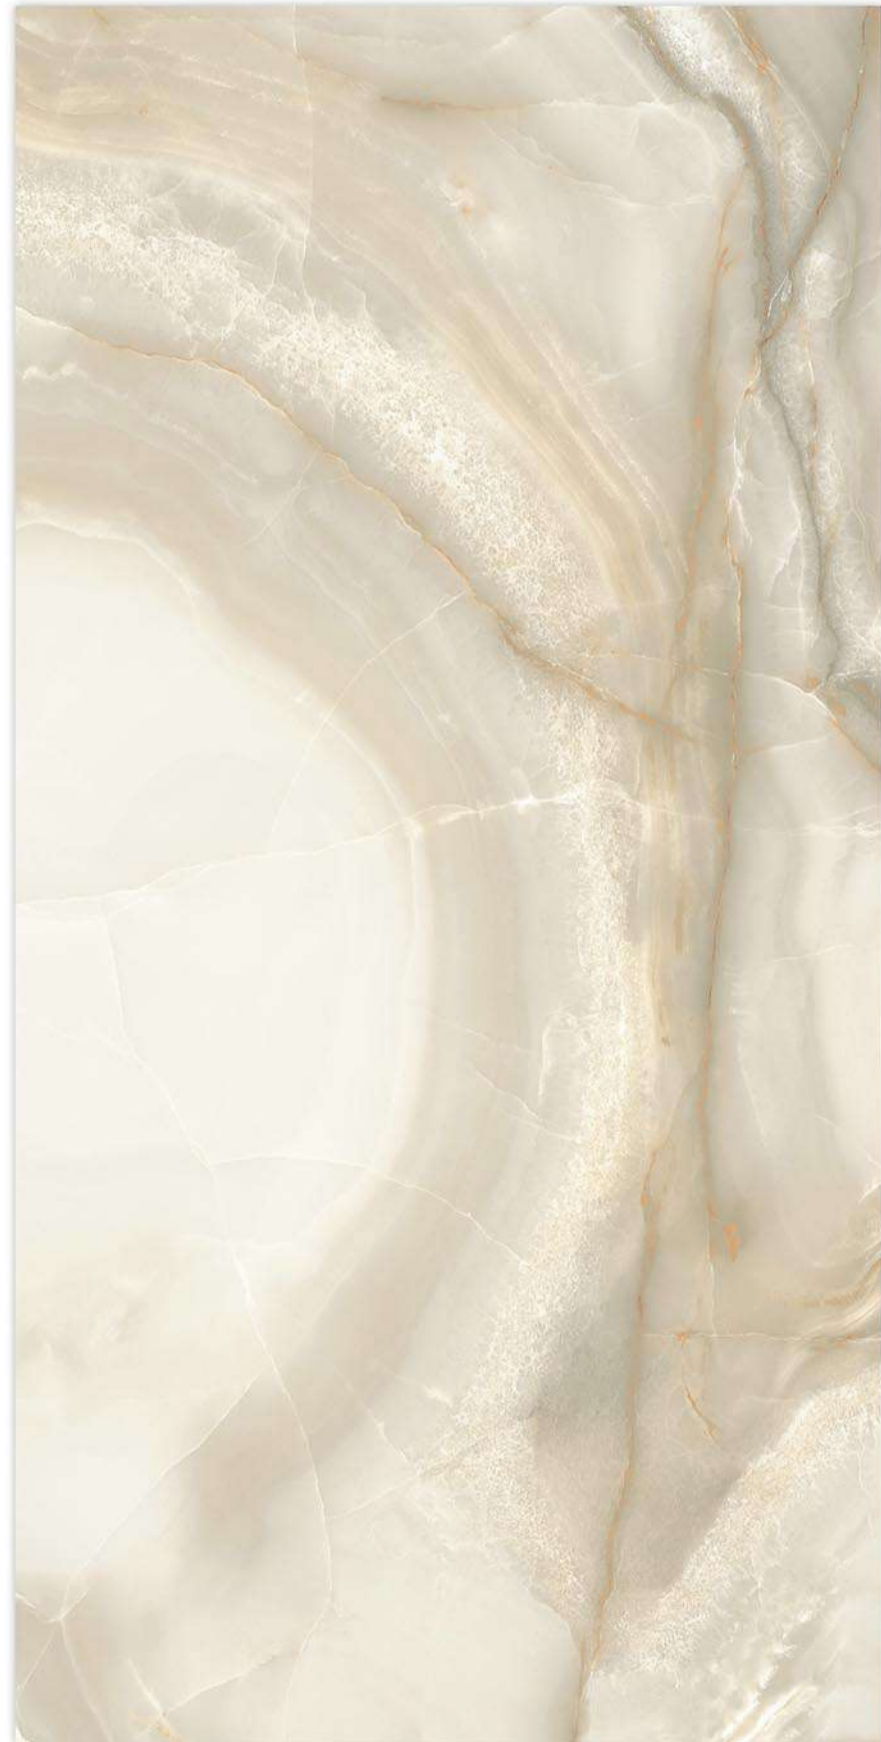

DIMENSIONAL STABILITY

UNALTERABLE TO UV RAYS

RESISTANT TO STAINS

EASY TO CLEAN

COLOR STABILITY

TAILORED DESIGN

WATER RESISTANT

Glazed
**Vitrifide
Tiles**