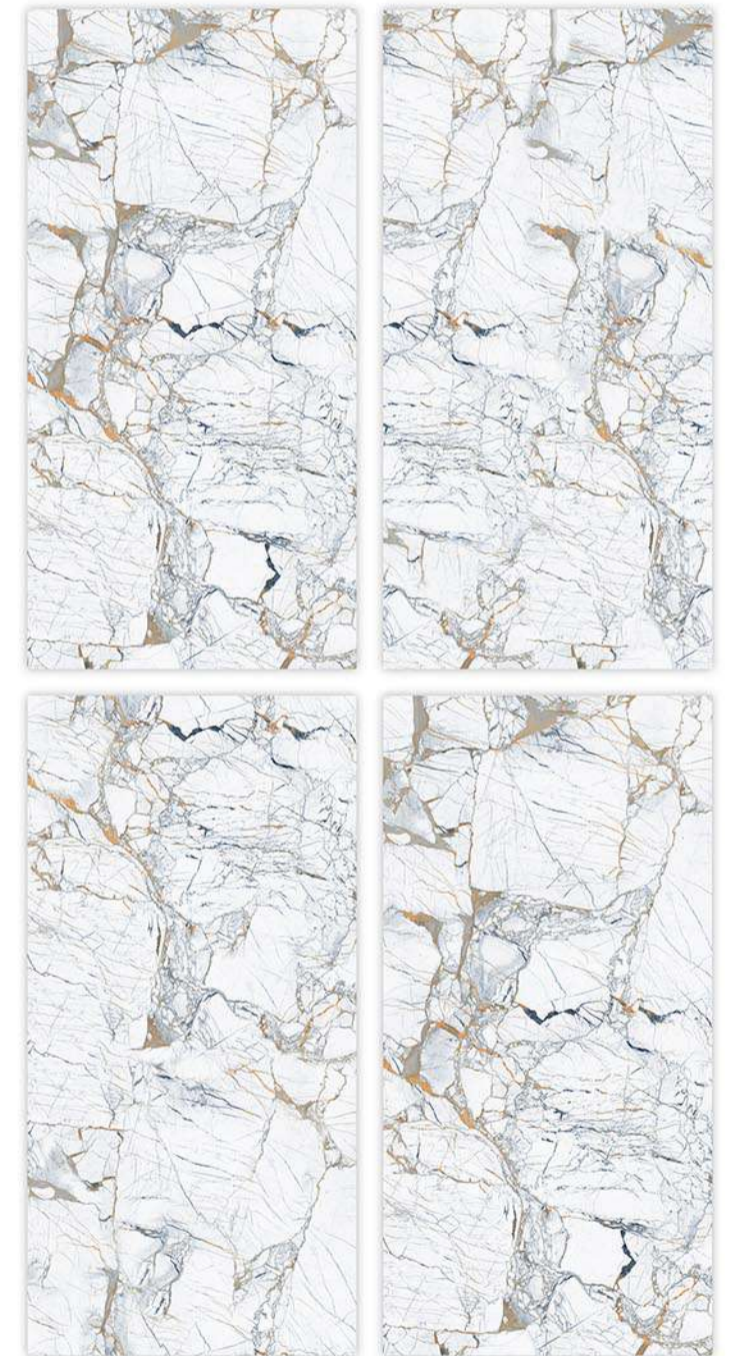

Surface: Glossy