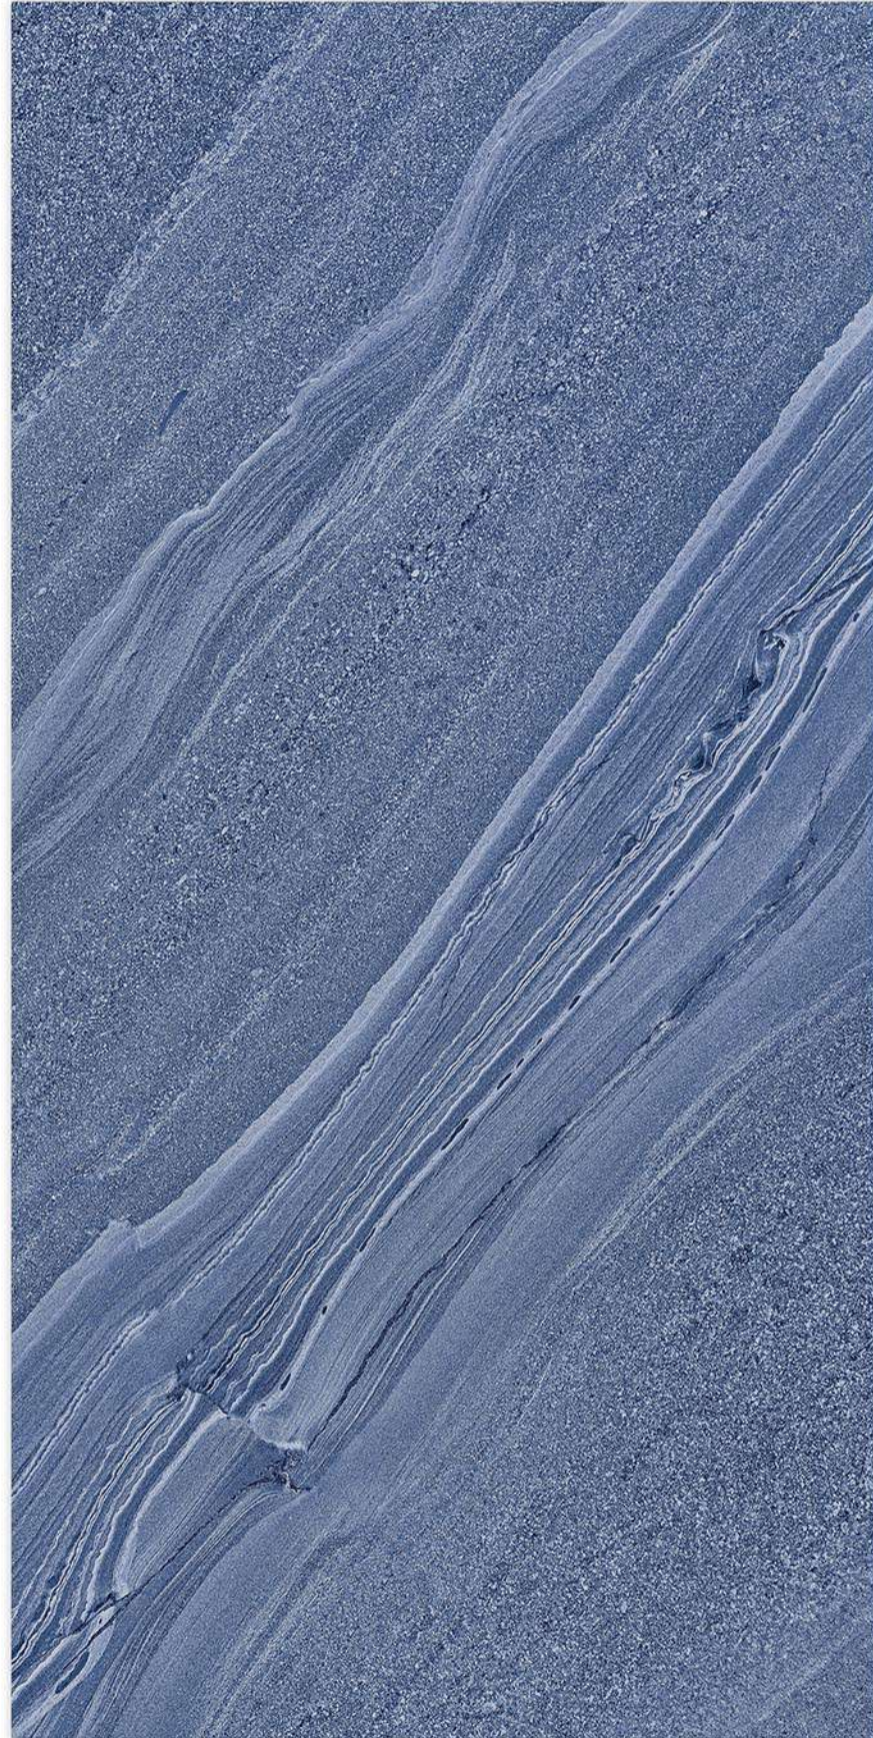

UNALTERABLE TO UV RAYS

RESISTANT TO STAINS

EASY TO CLEAN

COLOR STABILITY

TAILORED DESIGN

WATER RESISTANT

Glazed **Vitrifide Tiles**

Surface: Glossy