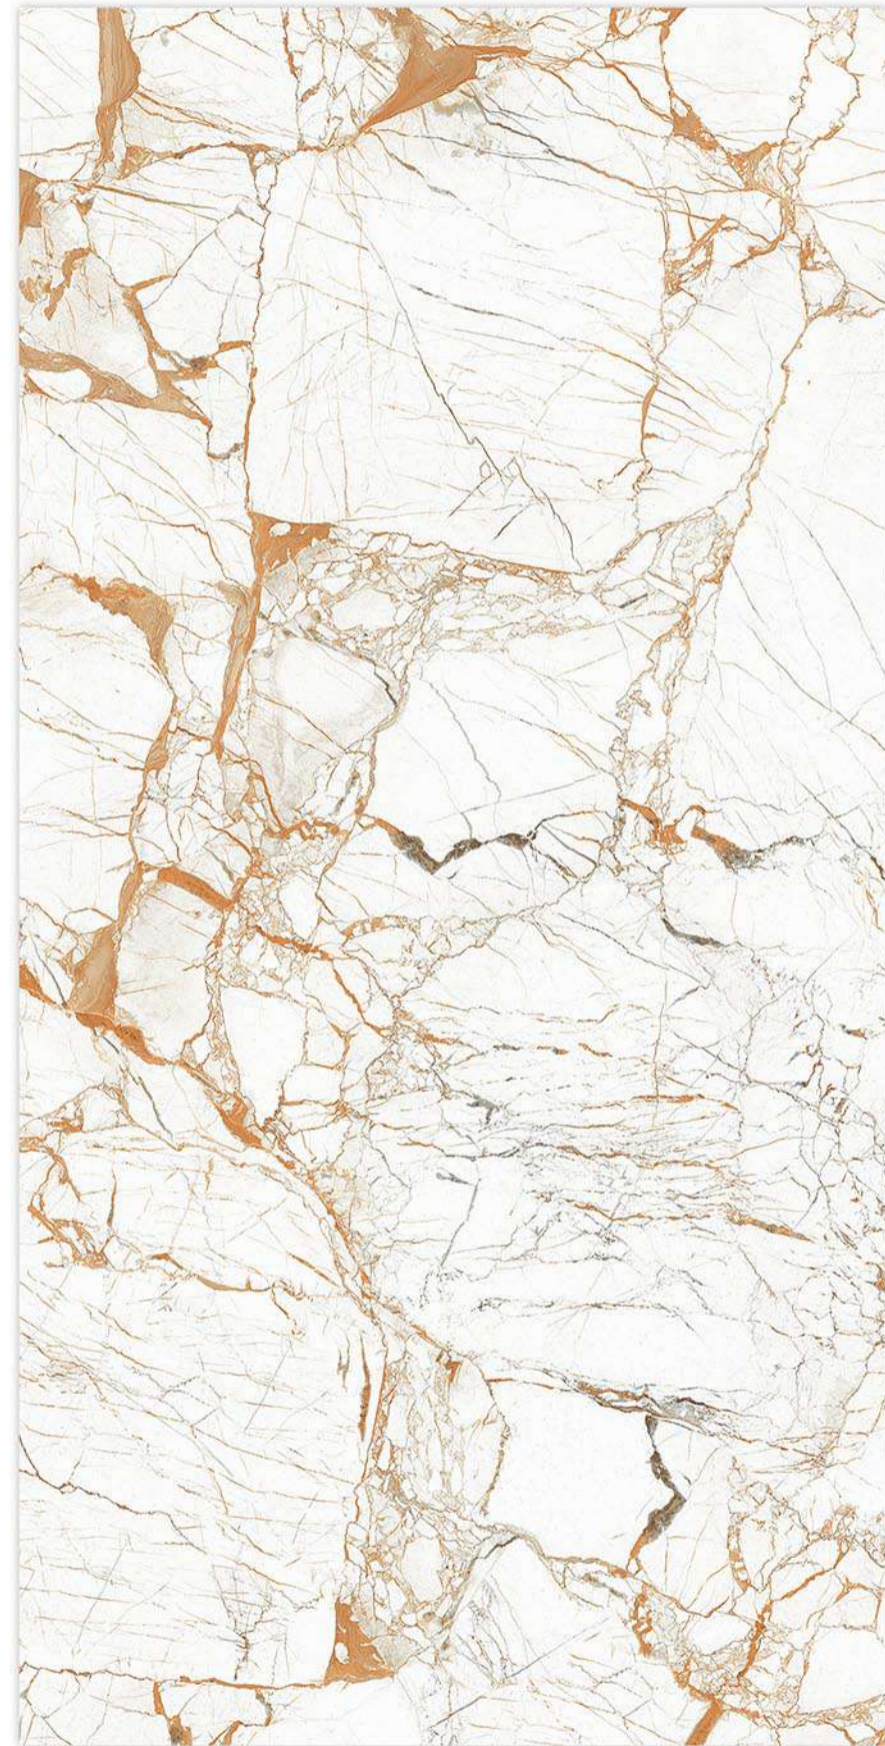

UNALTERABLE TO UV RAYS

RESISTANT TO STAINS

EASY TO CLEAN

COLOR STABILITY

TAILORED DESIGN

WATER RESISTANT

Glazed
**Vitrifide
Tiles**

Surface: Glossy