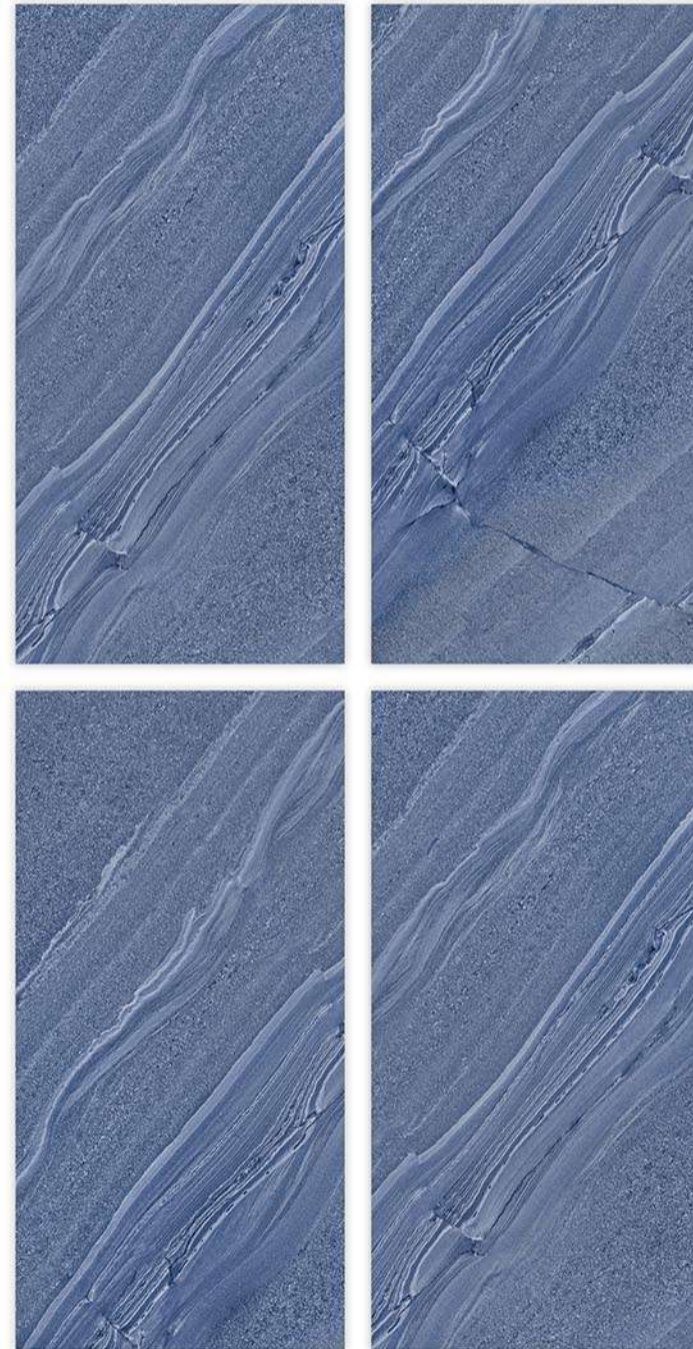

UNALTERABLE TO UV RAYS

RESISTANT TO STAINS

EASY TO CLEAN

COLOR STABILITY

TAILORED DESIGN

WATER RESISTANT

Glazed **Vitrifide Tiles**

Surface: Glossy