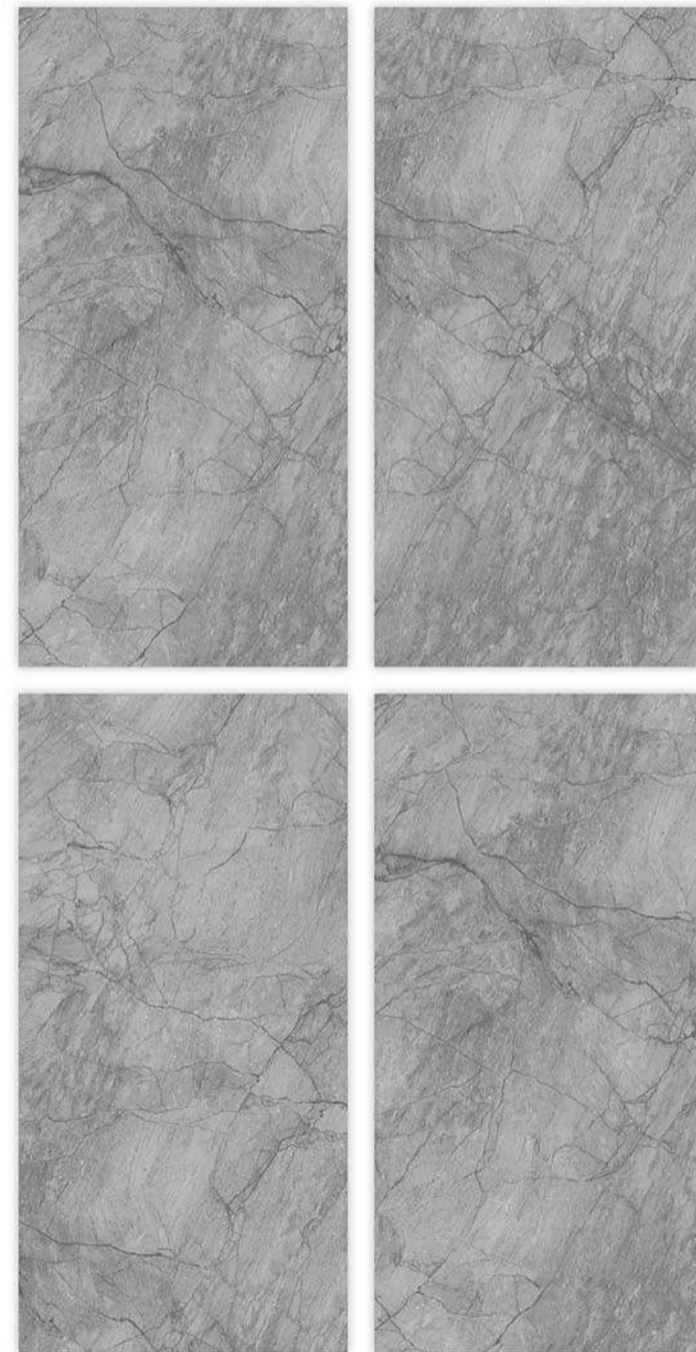

EASY TO CLEAN

COLOR STABILITY

TAILORED DESIGN

WATER RESISTANT

Glazed
**Vitrifide
Tiles**

Surface: Glossy

LIBERTY GREE

600X600MM | 600X1200MM