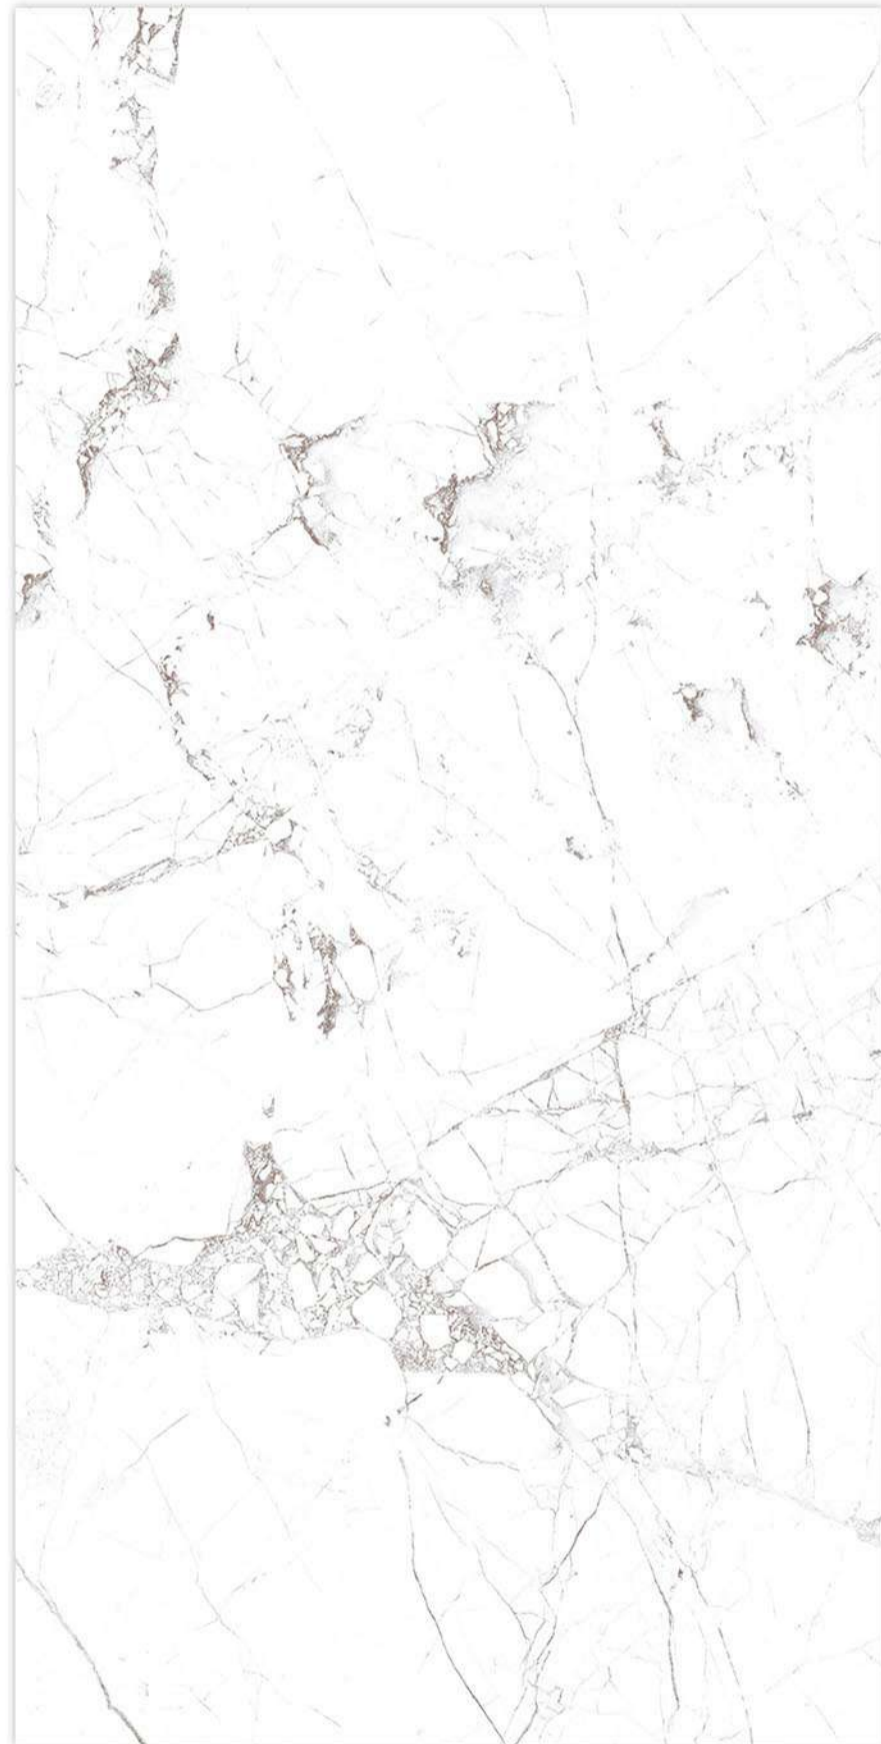

UNALTERABLE TO UV RAYS

RESISTANT TO STAINS

EASY TO CLEAN

COLOR STABILITY

TAILORED DESIGN

WATER RESISTANT

Glazed **Vitrifide Tiles**

Surface: Glossy