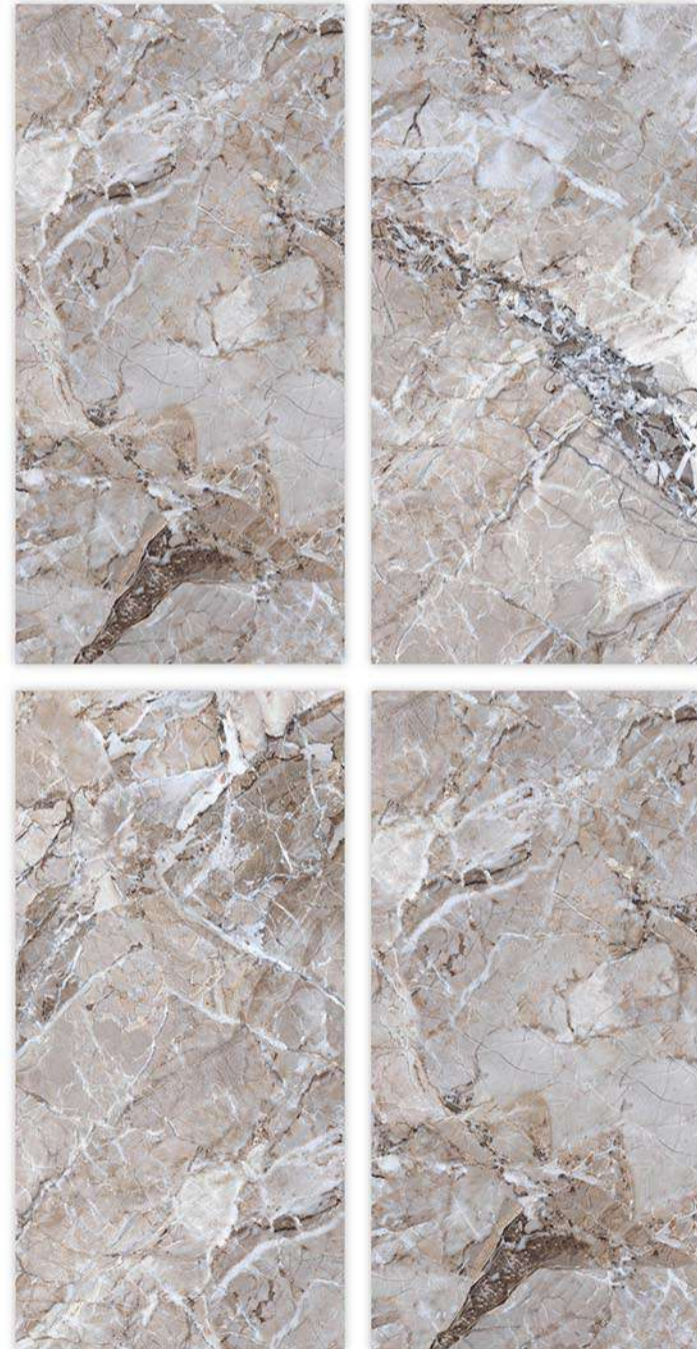

EASY TO CLEAN

COLOR STABILITY

TAILORED DESIGN

WATER RESISTANT

Glazed
**Vitrified
Tiles**

Surface: Glossy

AMEZA GREY

600X600MM | 600X1200MM