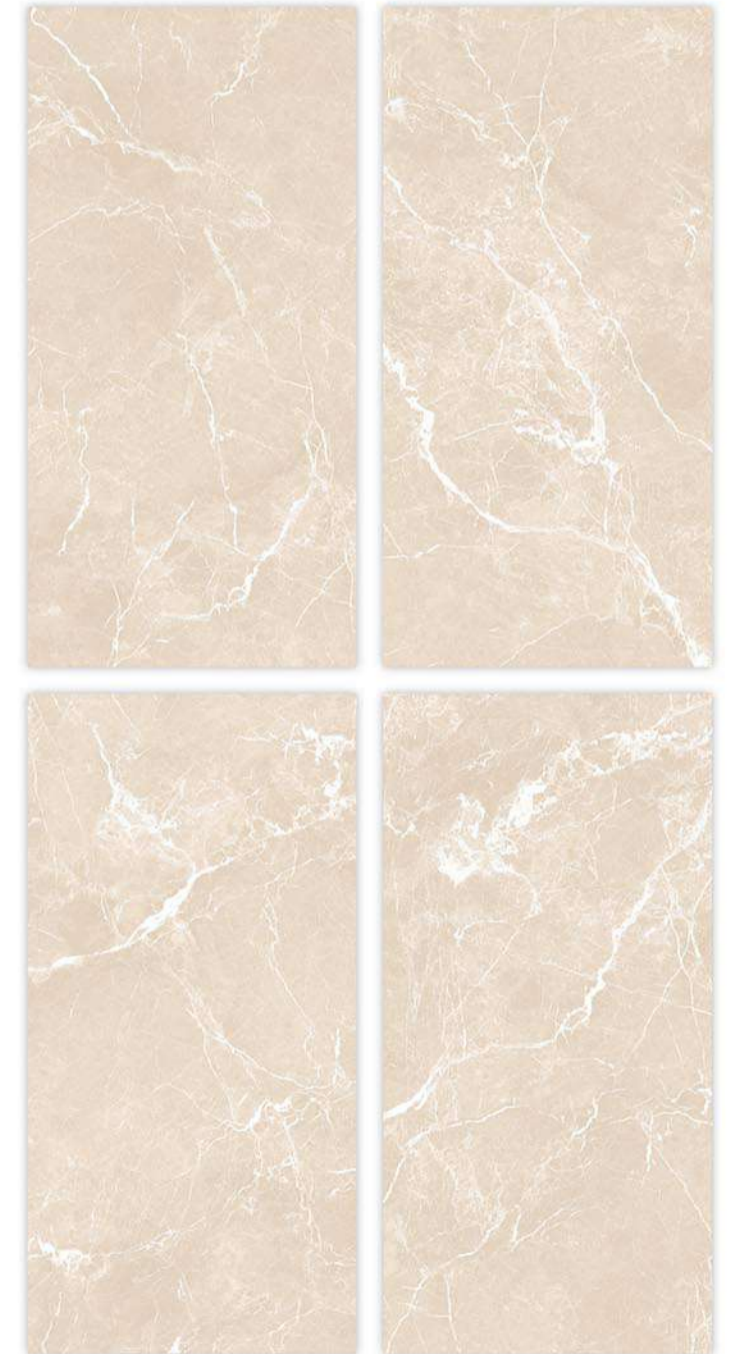

Surface: Glossy