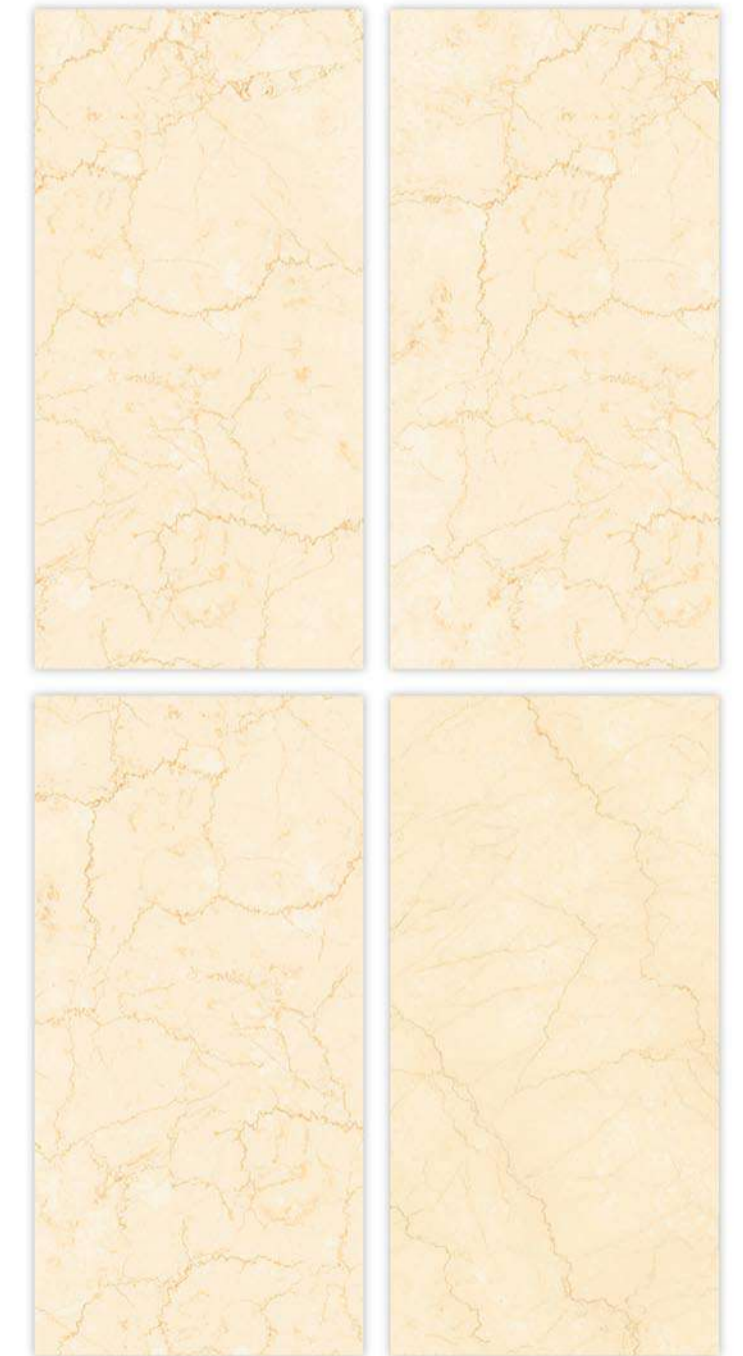

COLOR STABILITY

TAILORED DESIGN

WATER RESISTANT

Glazed
**Vitrifide
Tiles**

Surface: Glossy

BIANCO ORO

600X600MM | 600X1200MM

Surface: Glossy