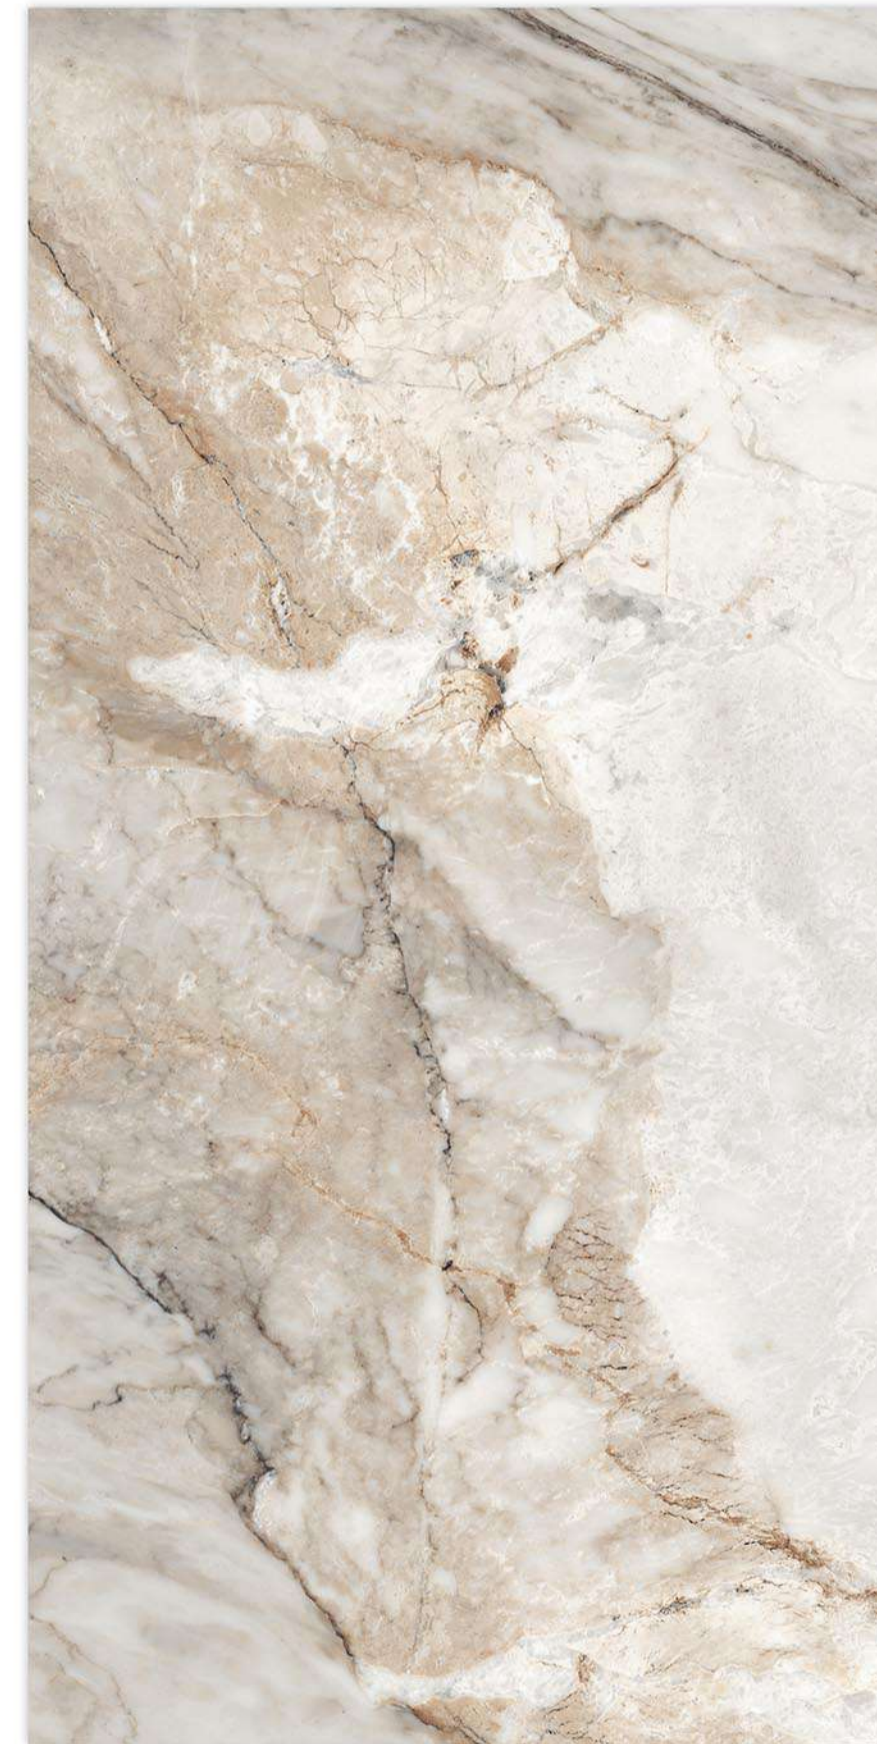

TAILORED DESIGN

WATER RESISTANT

Glazed **Vitrifide Tiles**

Surface: Glossy

ERTHSTONE SILVER

600X600MM | 600X1200MM

Surface: Glossy

FORMICA NATURAL