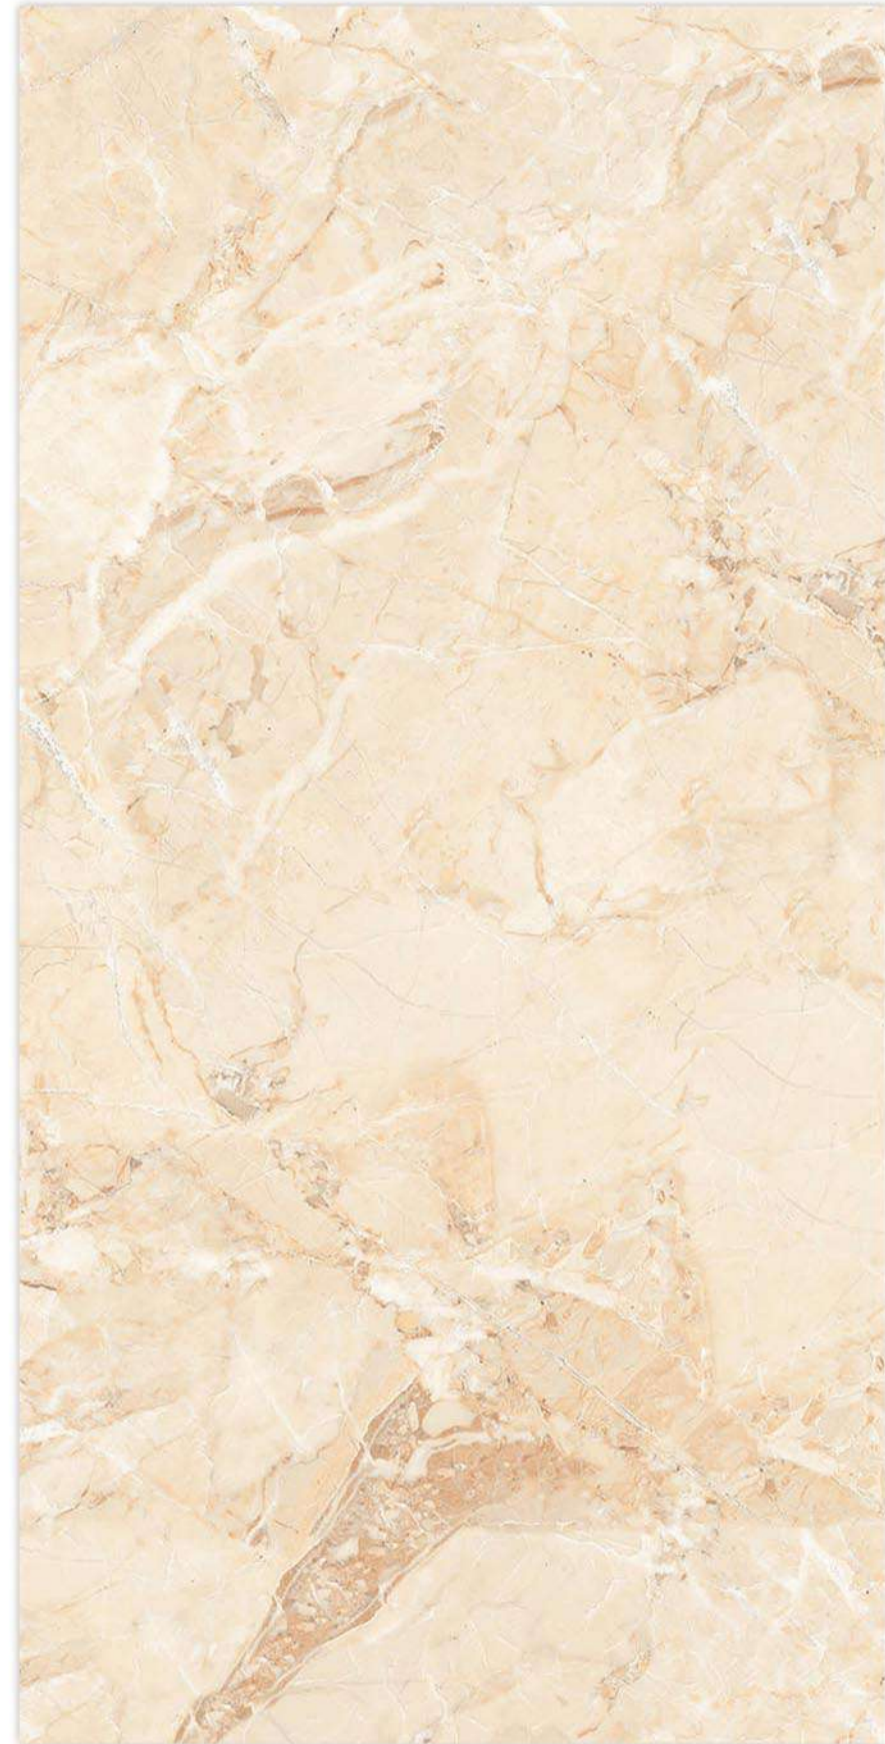

TAILORED DESIGN

WATER RESISTANT

Glazed
**Vitrifide
Tiles**

Surface: Glossy

AMEZA CREMA

600X600MM | 600X1200MM

Surface: Glossy

AMRELO BLUE